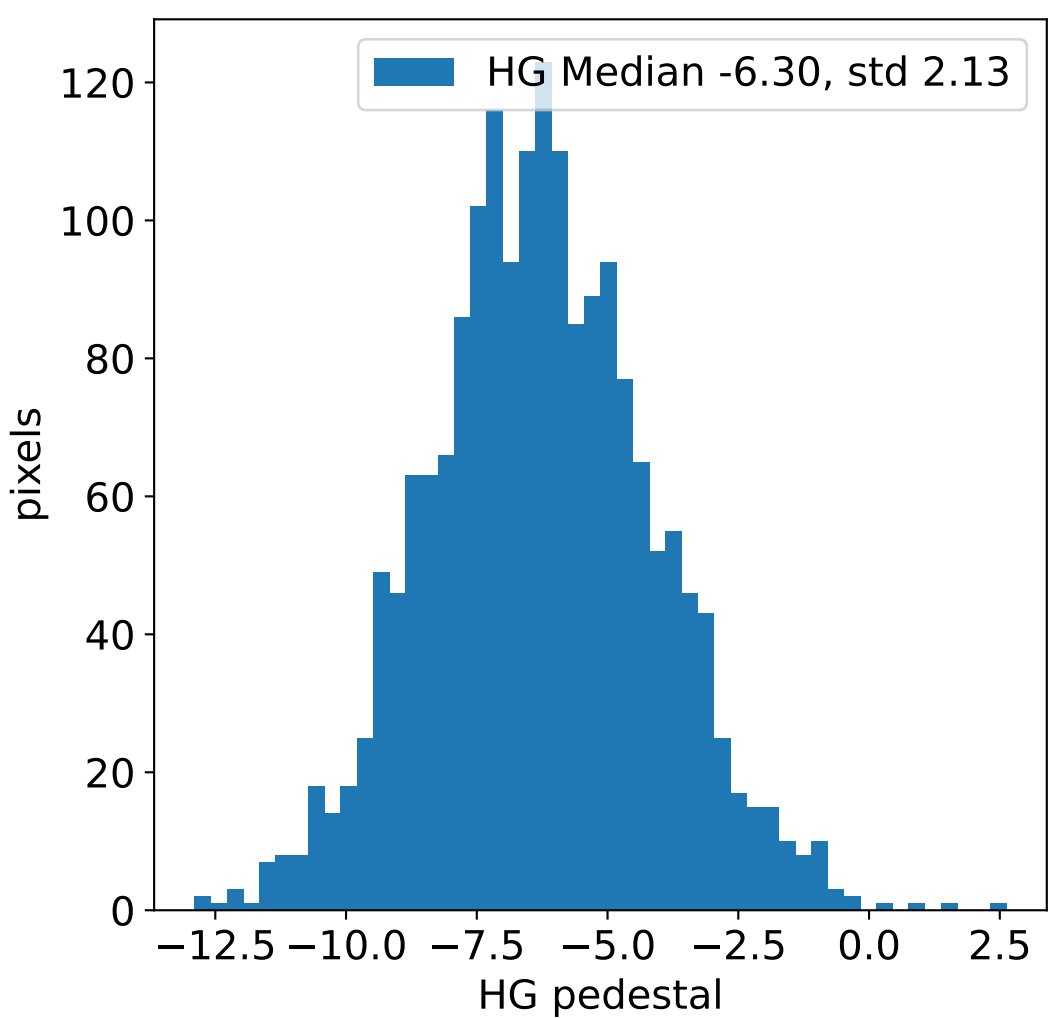

Run 21526, integration on 12 samples

Run 21526, pixel 0

Run 21526, pixel 0