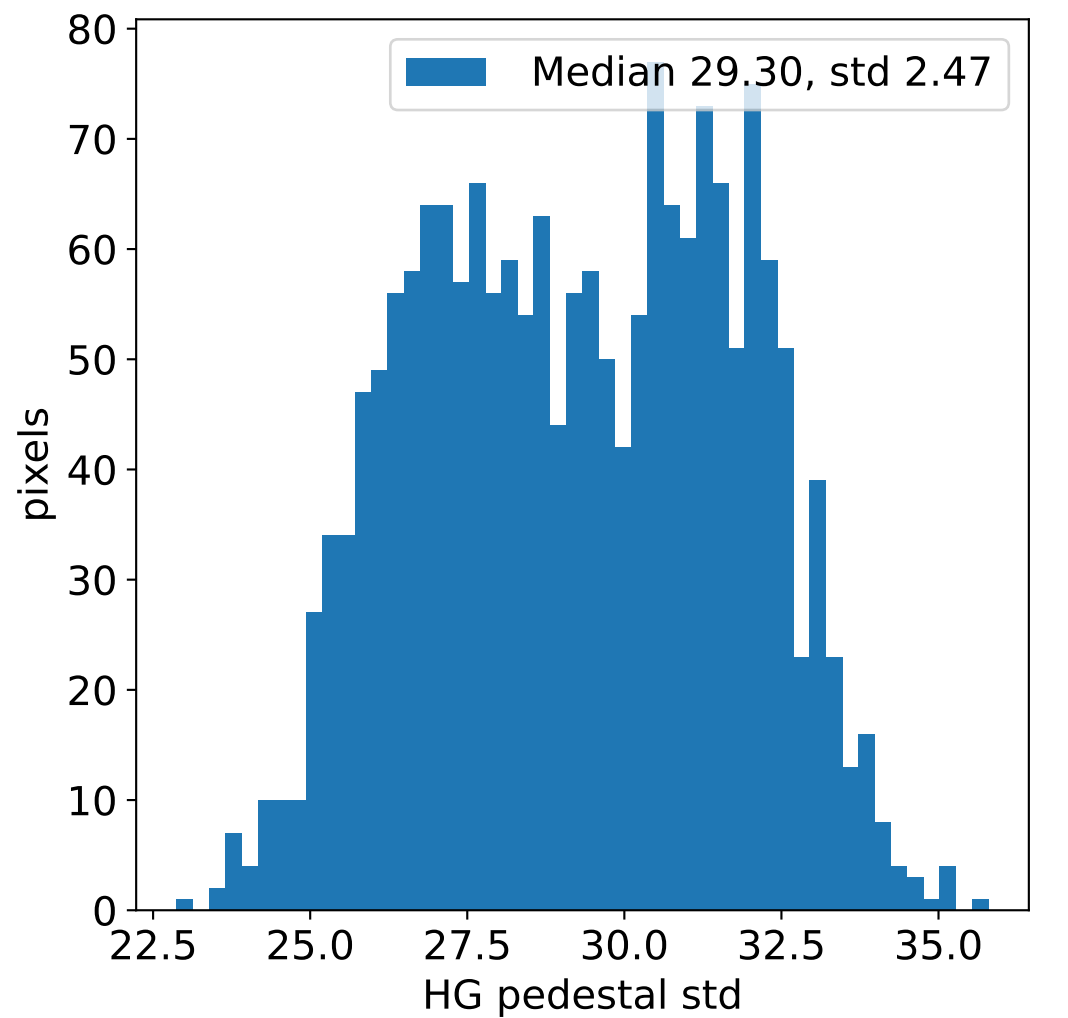

Run 21526, integration on 12 samples

Run 21526, pixel 0

Run 21526, pixel 0