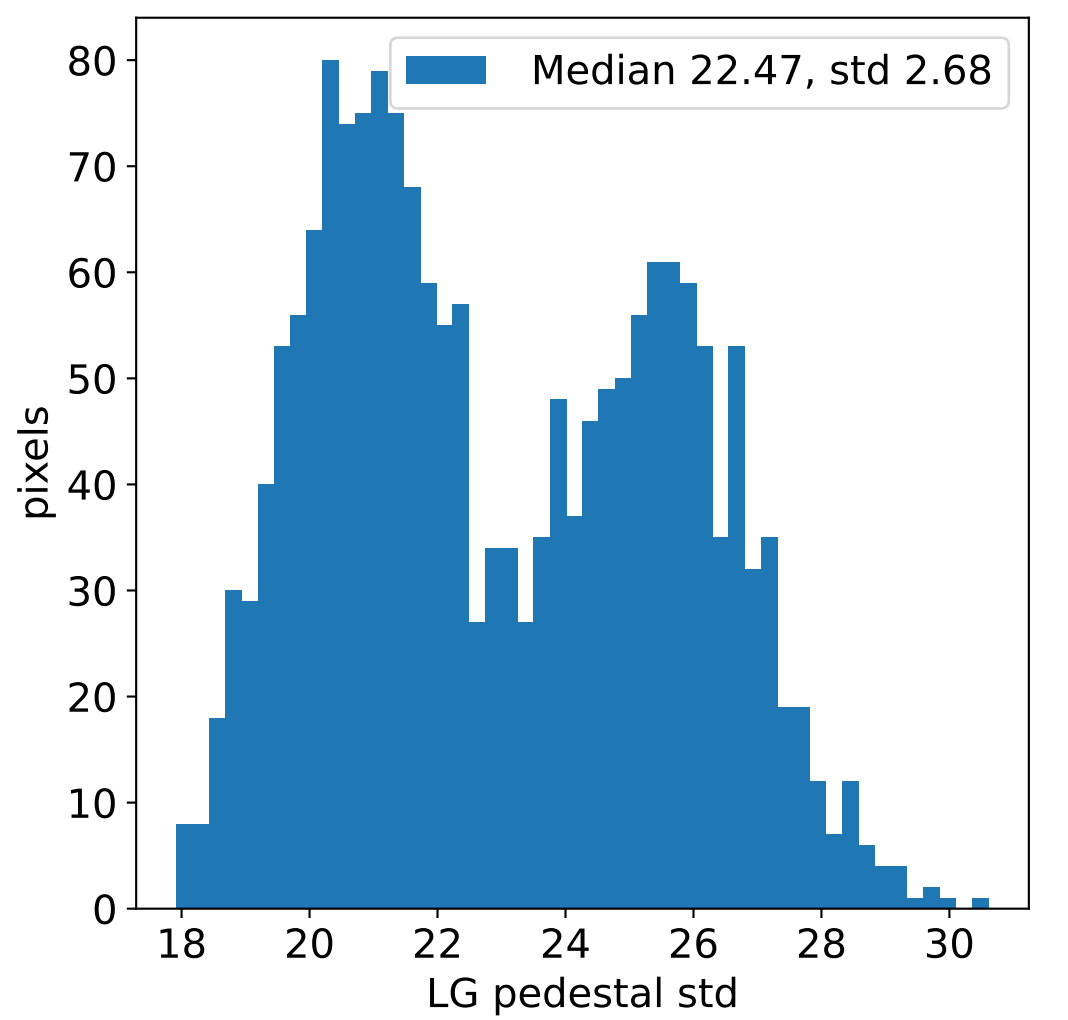

Run 21526, integration on 12 samples

Run 21526, pixel 0

Run 21526, pixel 0