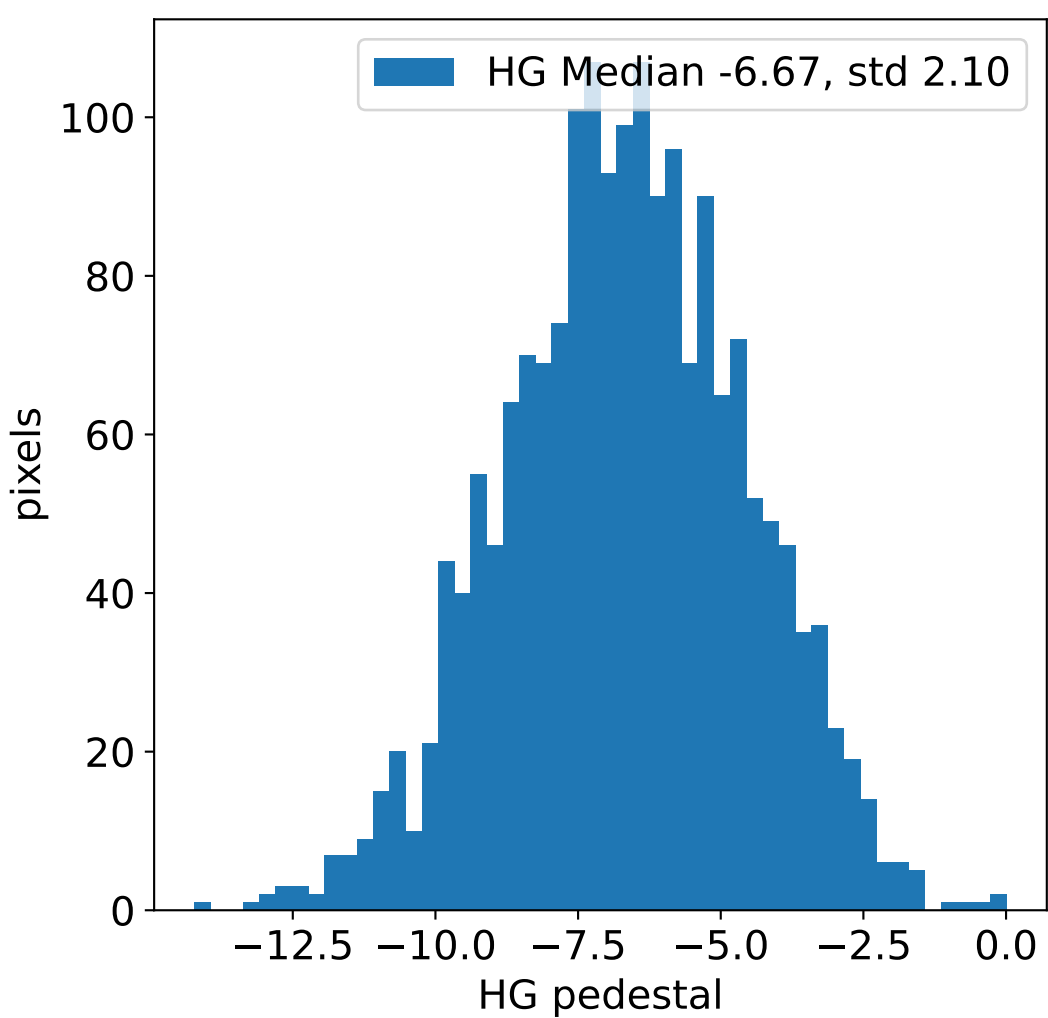

Run 21457, integration on 12 samples

Run 21457, pixel 0

Run 21457, pixel 0