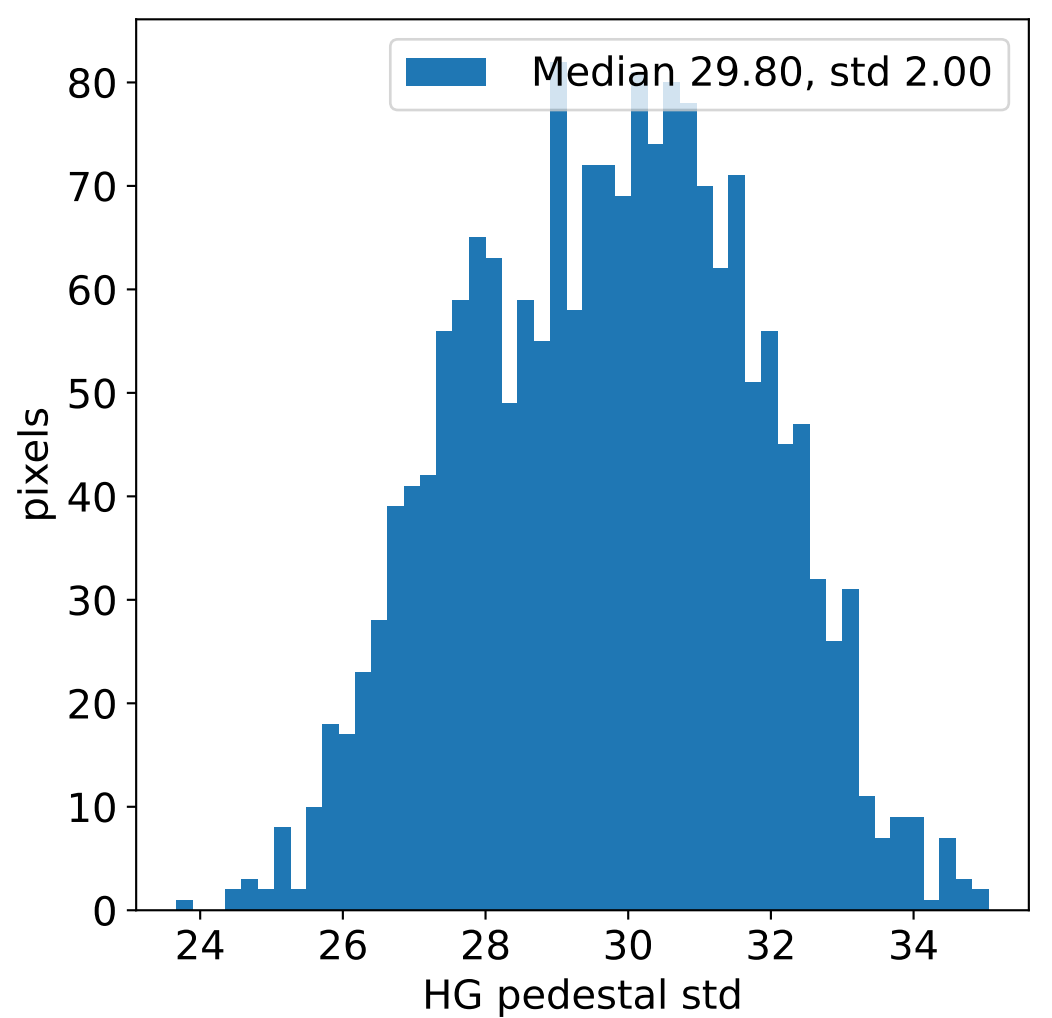

Run 21457, integration on 12 samples

Run 21457, pixel 0

Run 21457, pixel 0