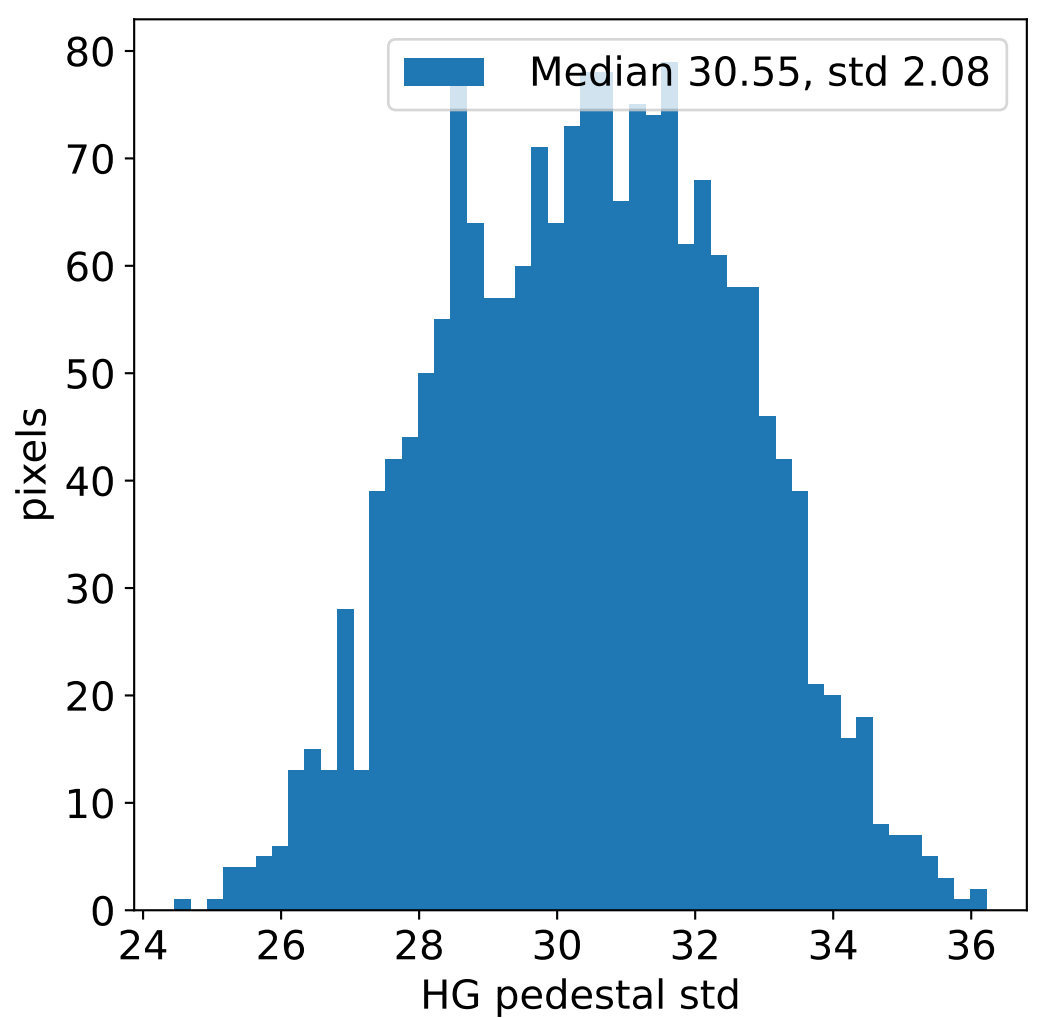

Run 21431, integration on 12 samples

Run 21431, pixel 0