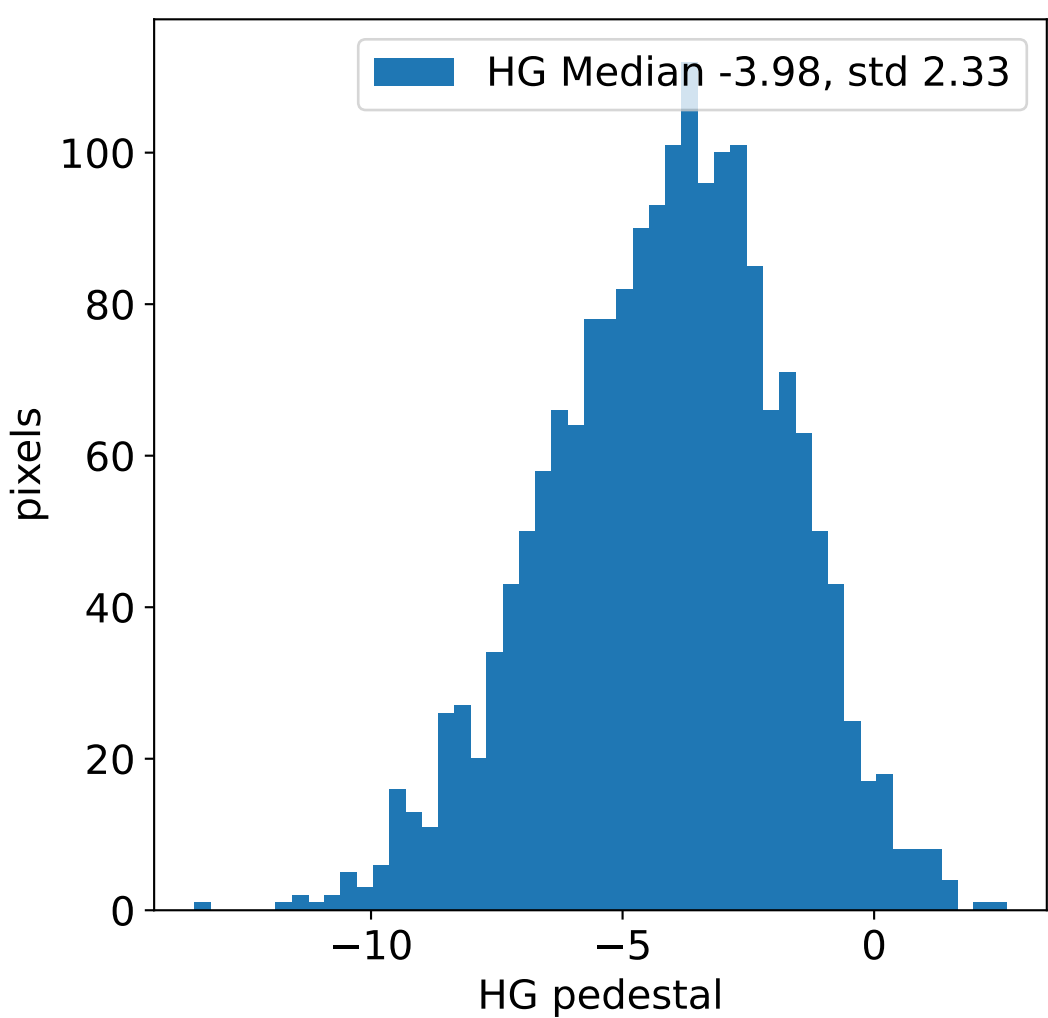

Run 21431, integration on 12 samples

Run 21431, pixel 0