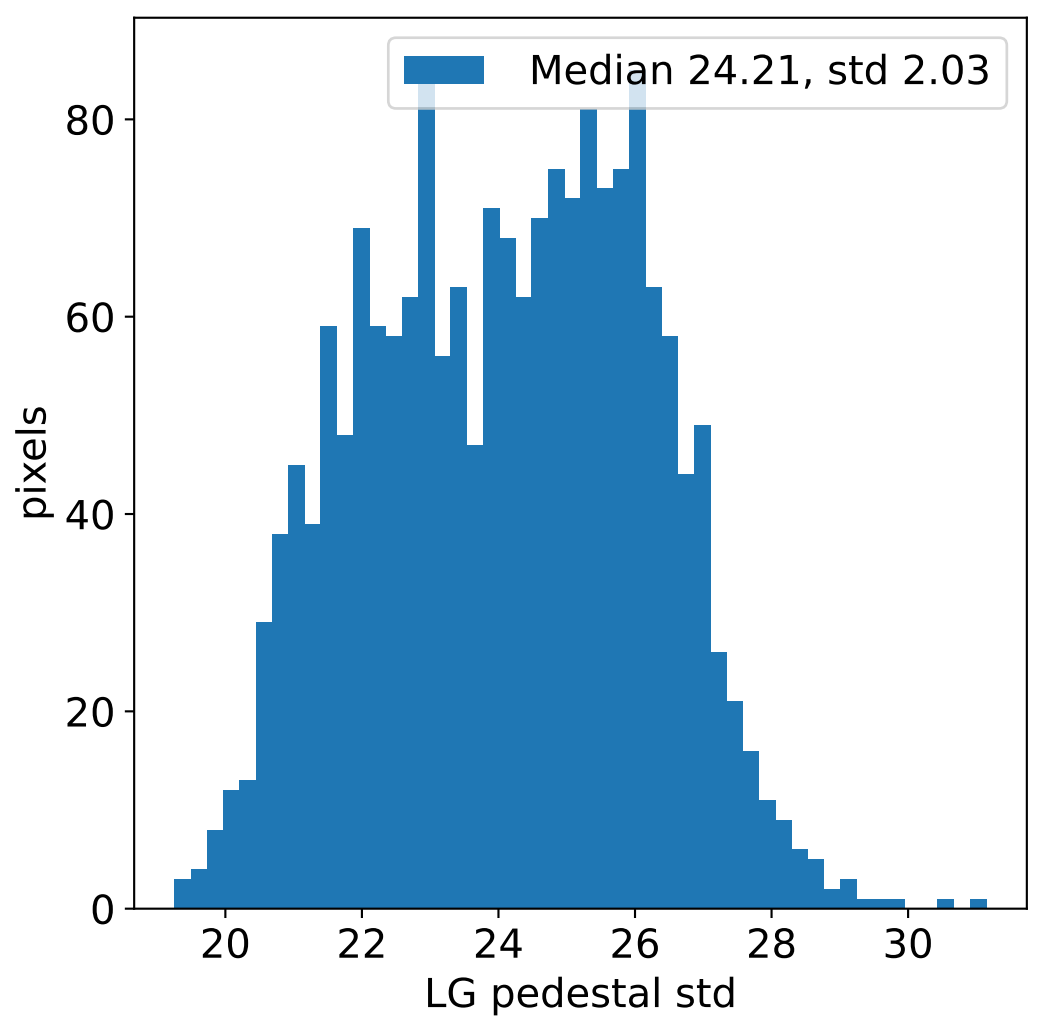

Run 21431, integration on 12 samples

Run 21431, pixel 0