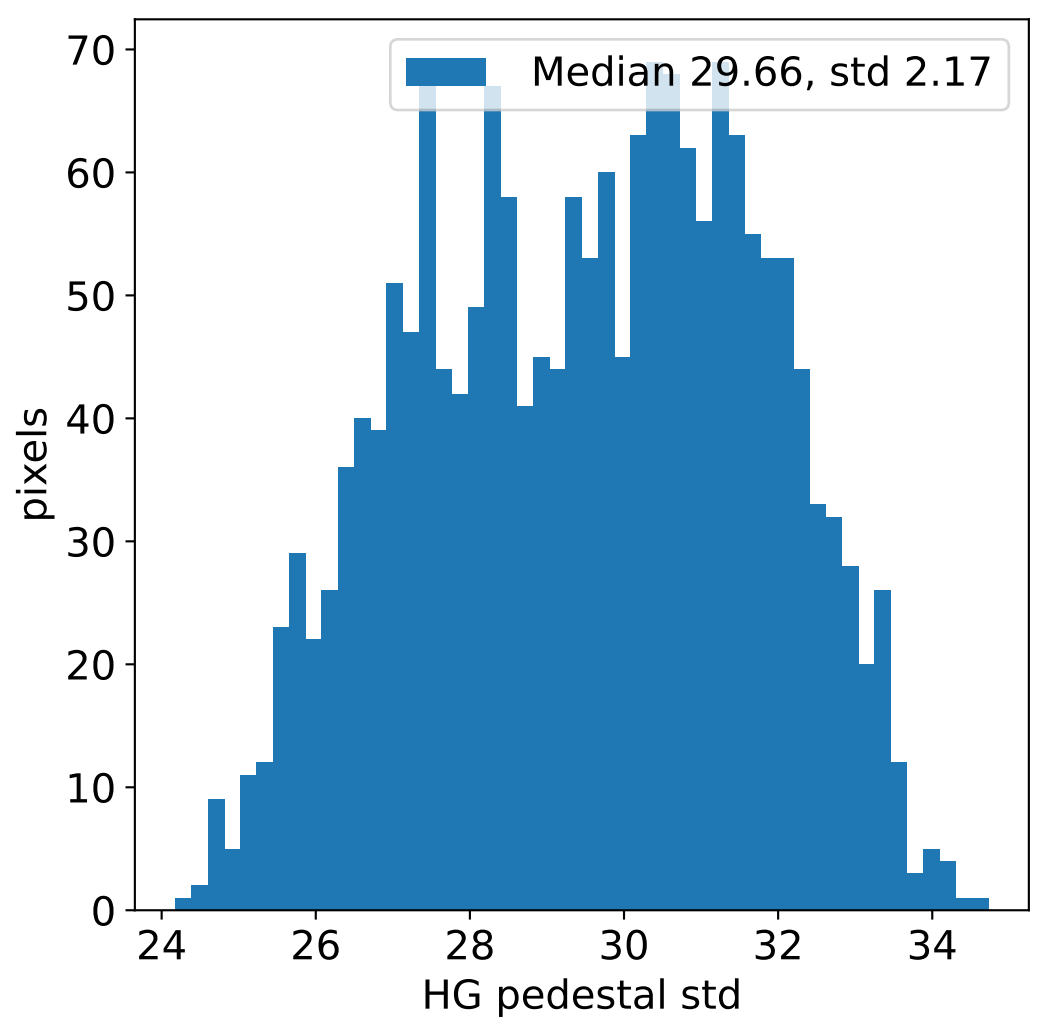

Run 21407, integration on 12 samples

Run 21407, pixel 0

Run 21407, pixel 0