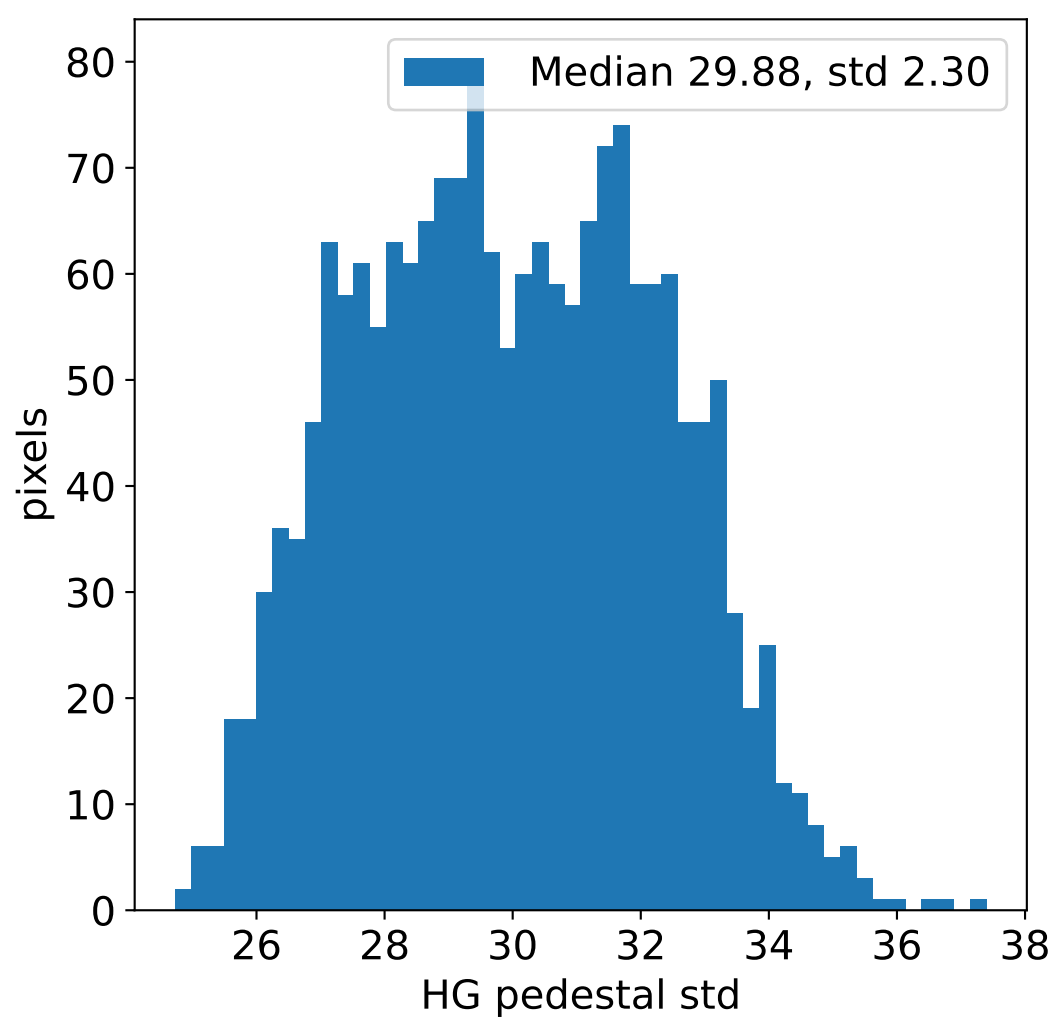

Run 21380, integration on 12 samples

Run 21380, pixel 0

Run 21380, pixel 0