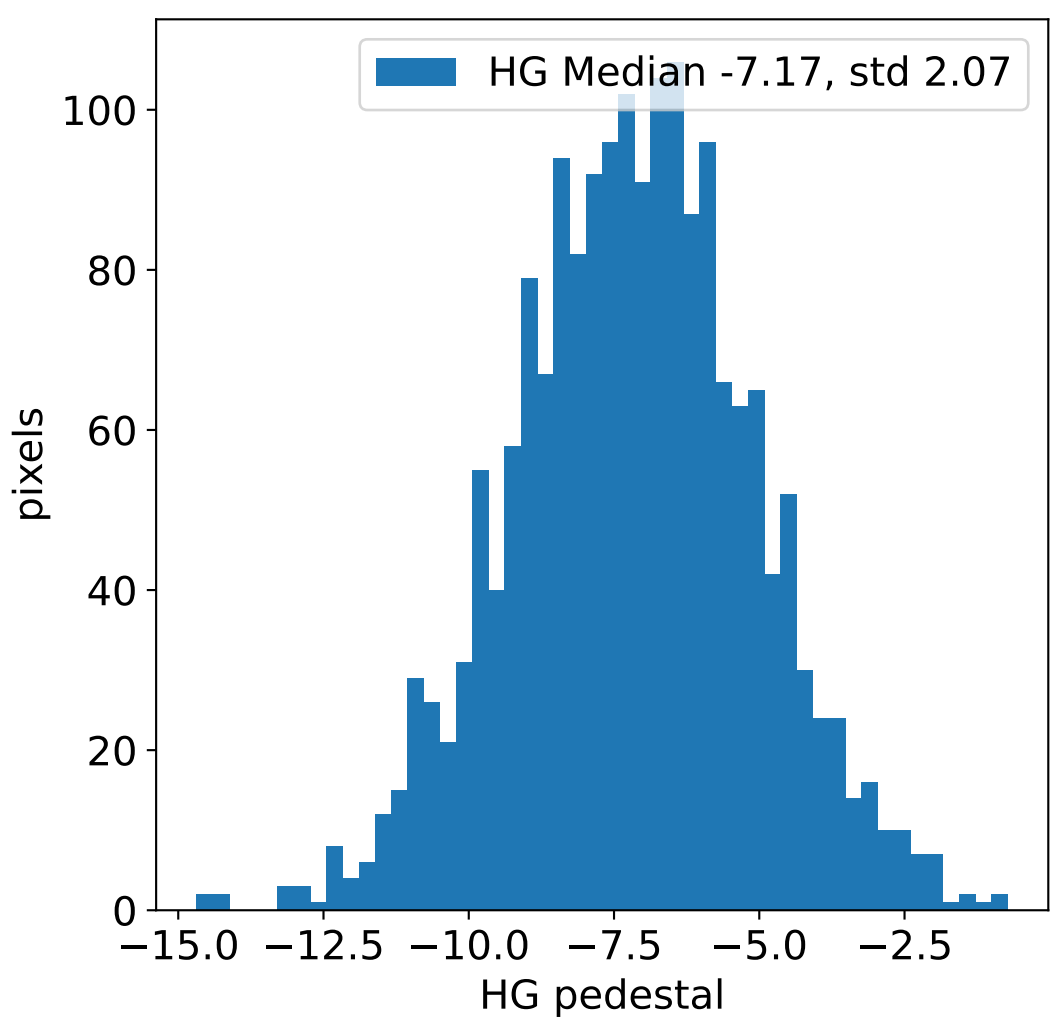

Run 21380, integration on 12 samples

Run 21380, pixel 0

Run 21380, pixel 0