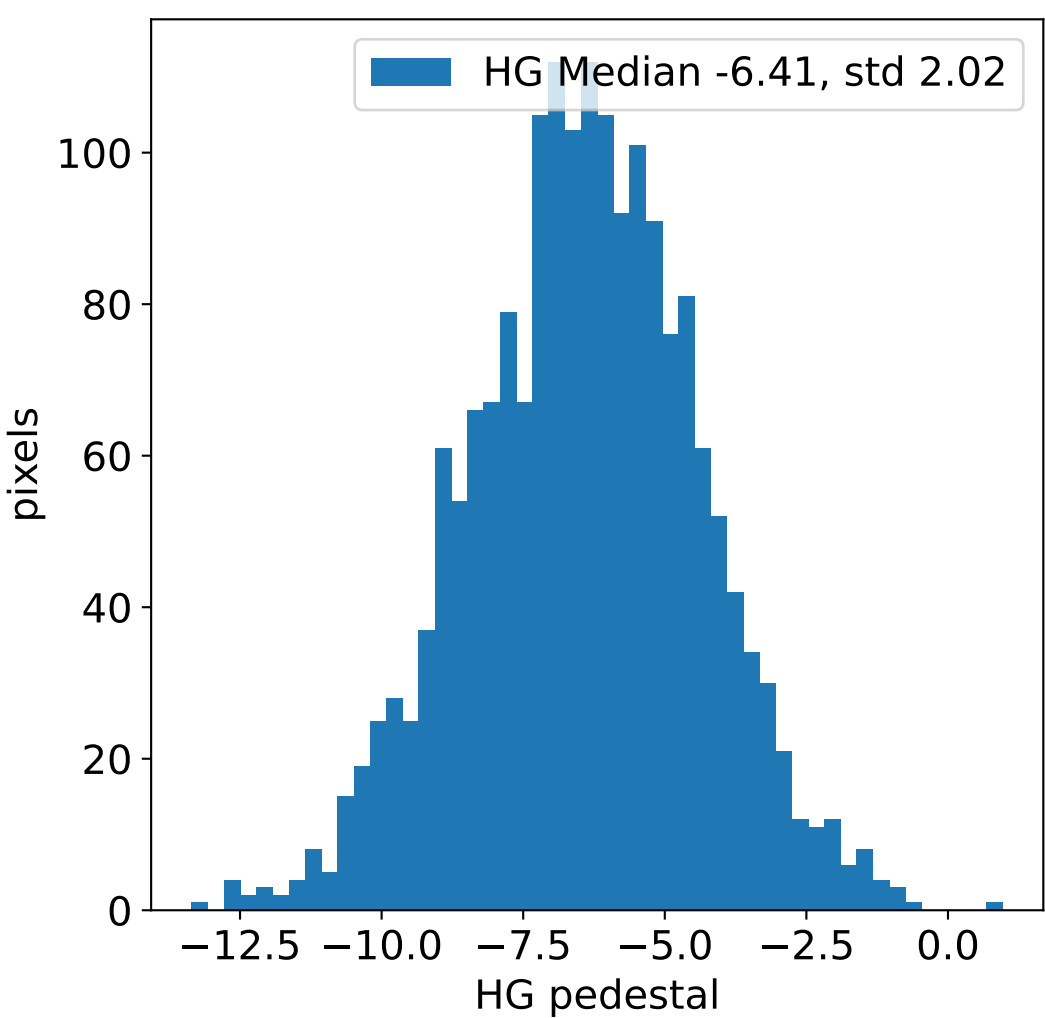

Run 21354, integration on 12 samples

Run 21354, pixel 0