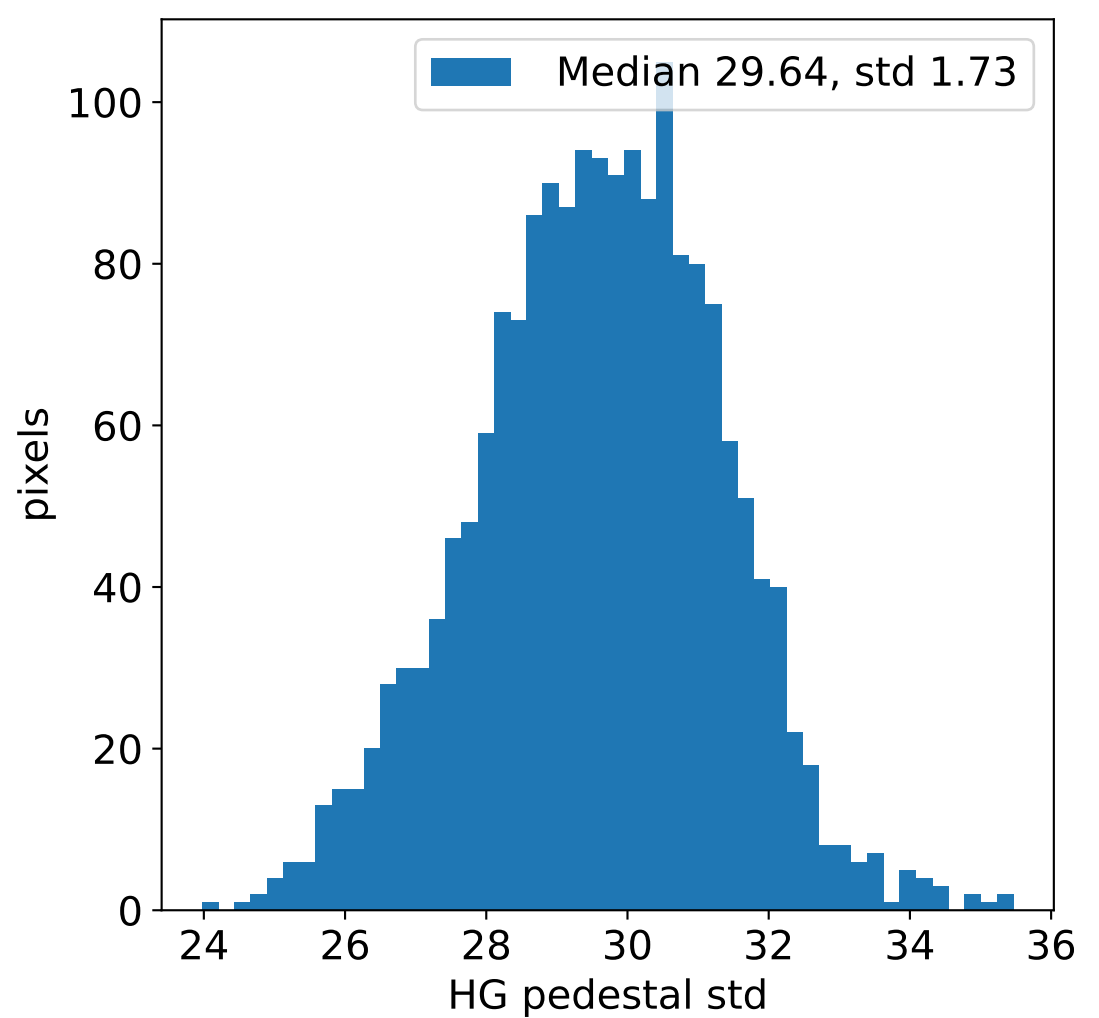

Run 21354, integration on 12 samples

Run 21354, pixel 0