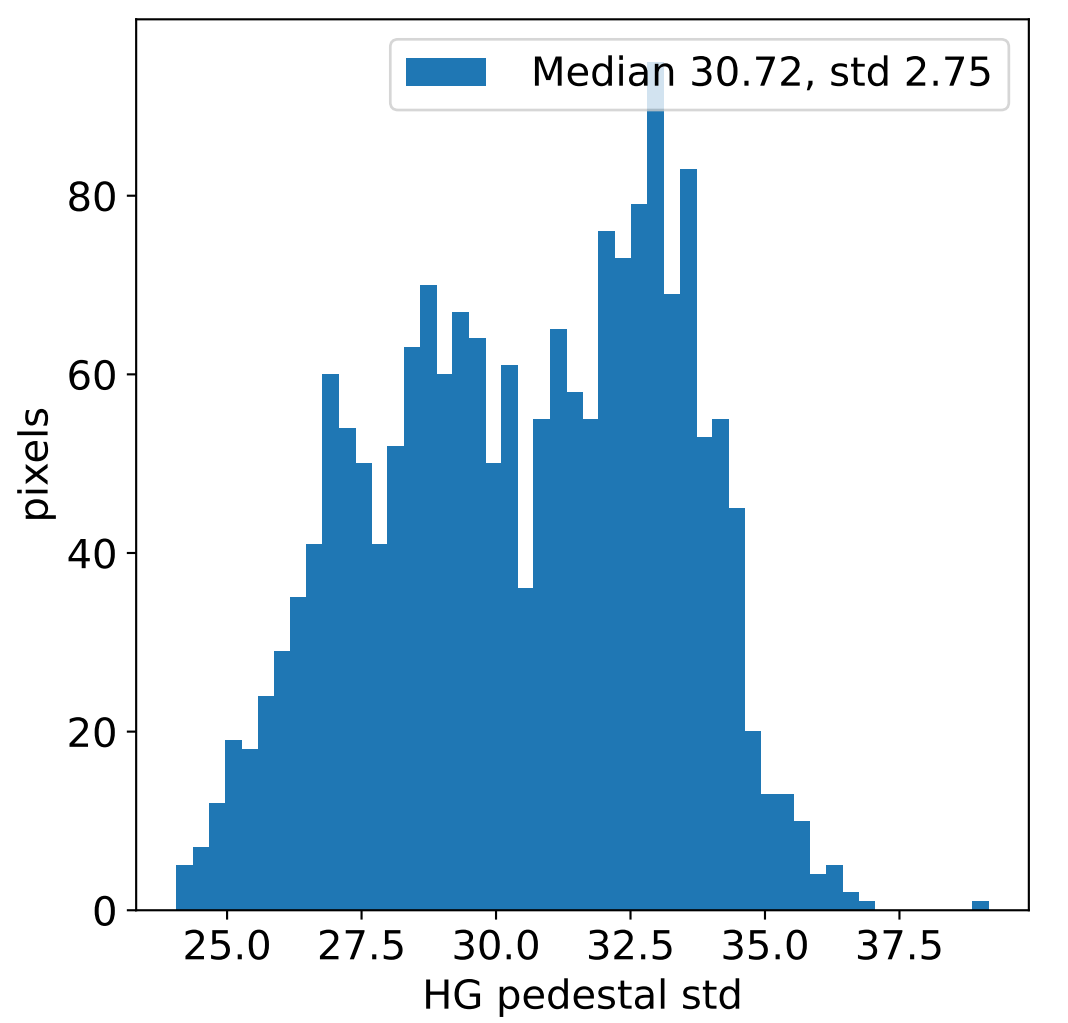

Run 21339, integration on 12 samples

Run 21339, pixel 0

Run 21339, pixel 0