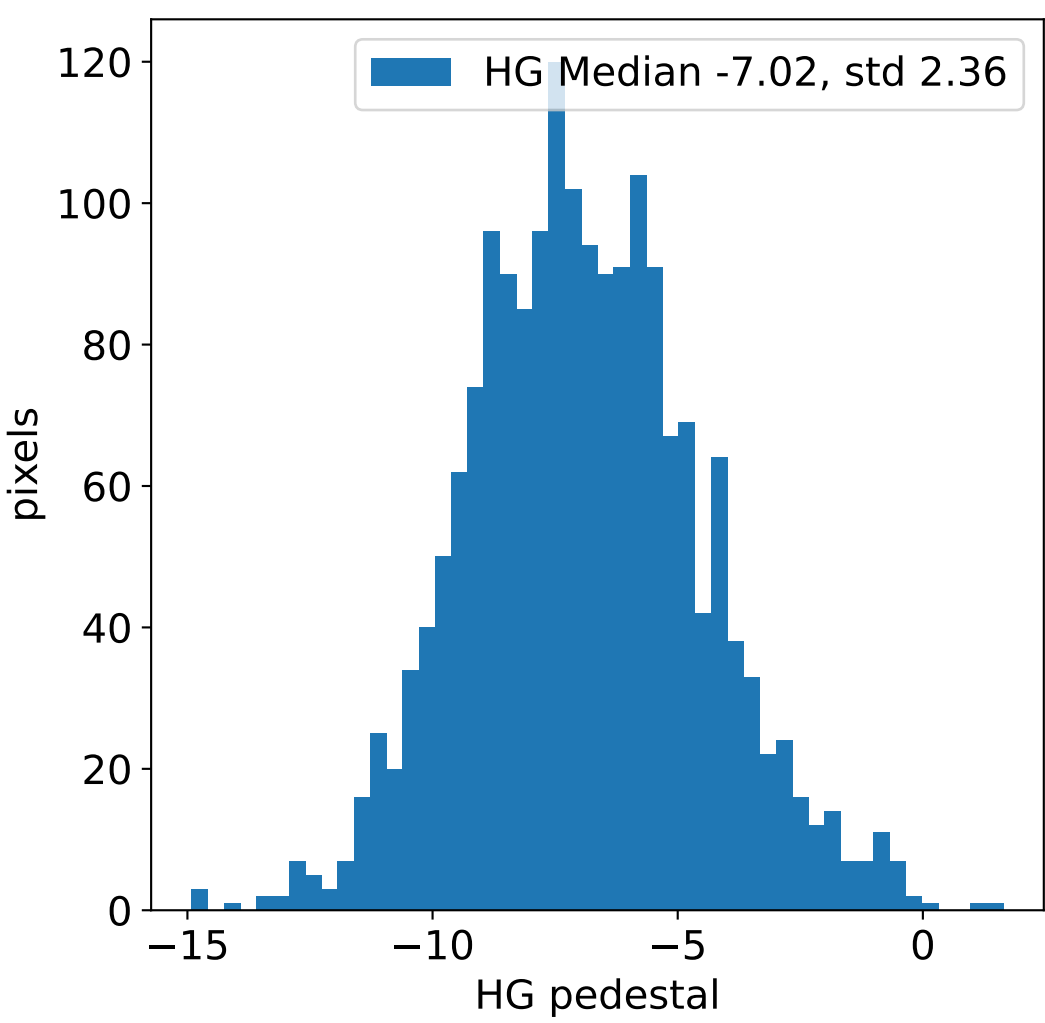

Run 21339, integration on 12 samples

Run 21339, pixel 0

Run 21339, pixel 0