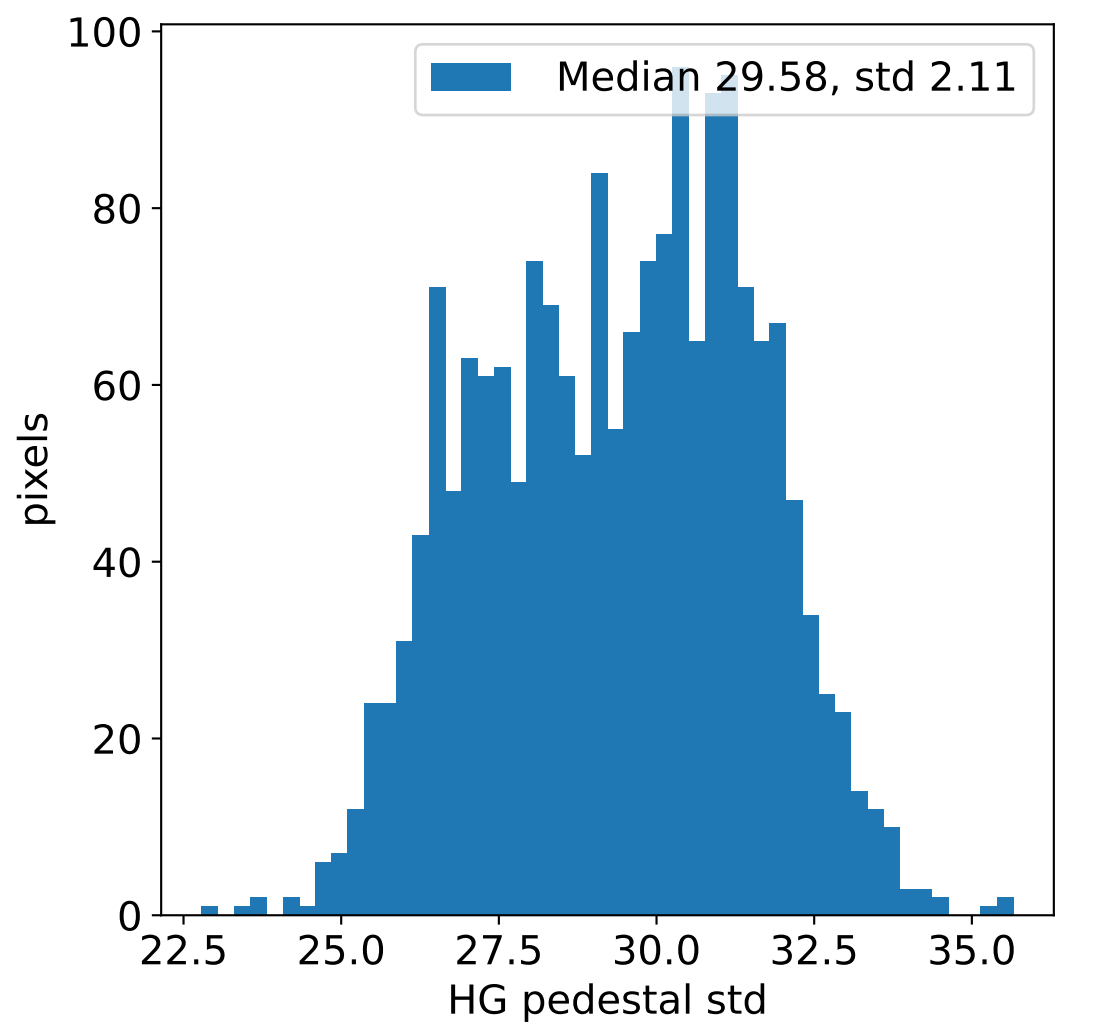

Run 21324, integration on 12 samples

Run 21324, pixel 0

Run 21324, pixel 0