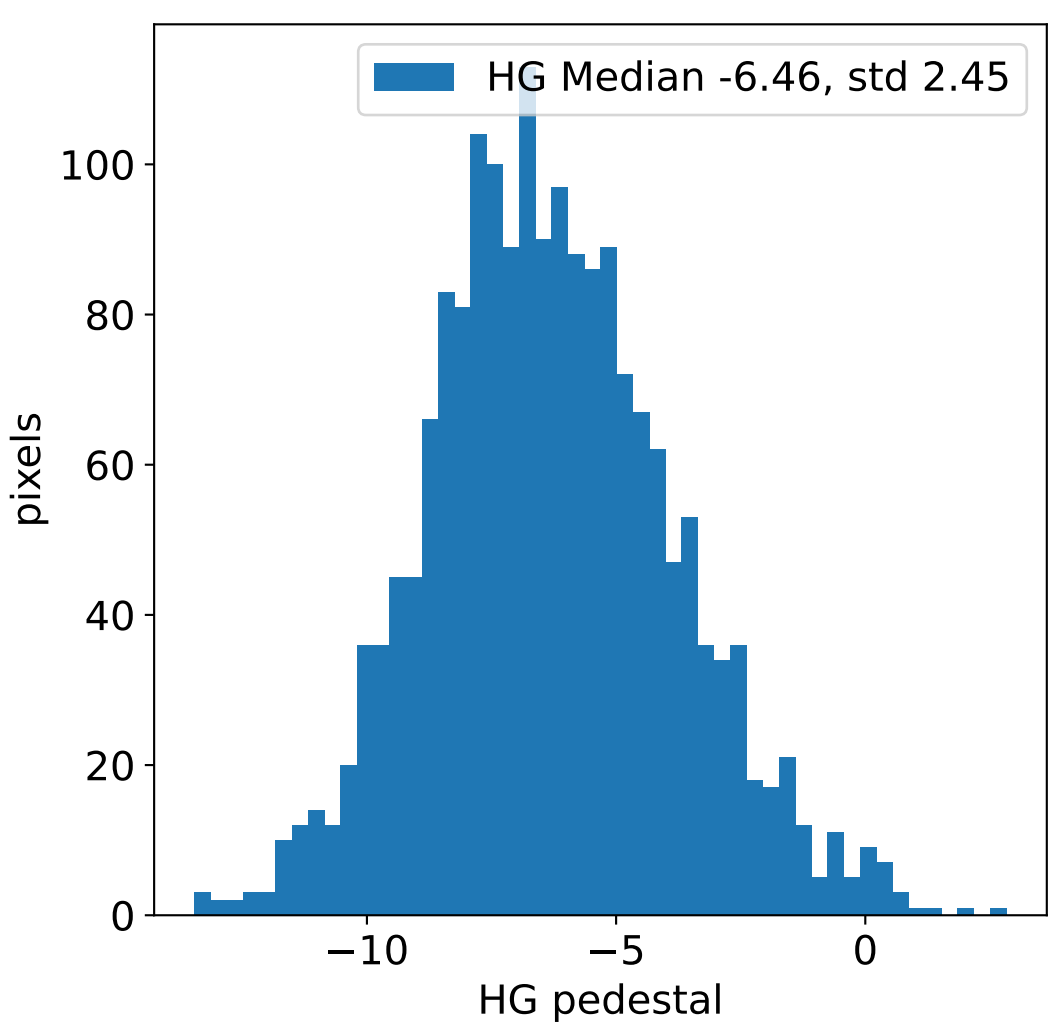

Run 21324, integration on 12 samples

Run 21324, pixel 0

Run 21324, pixel 0