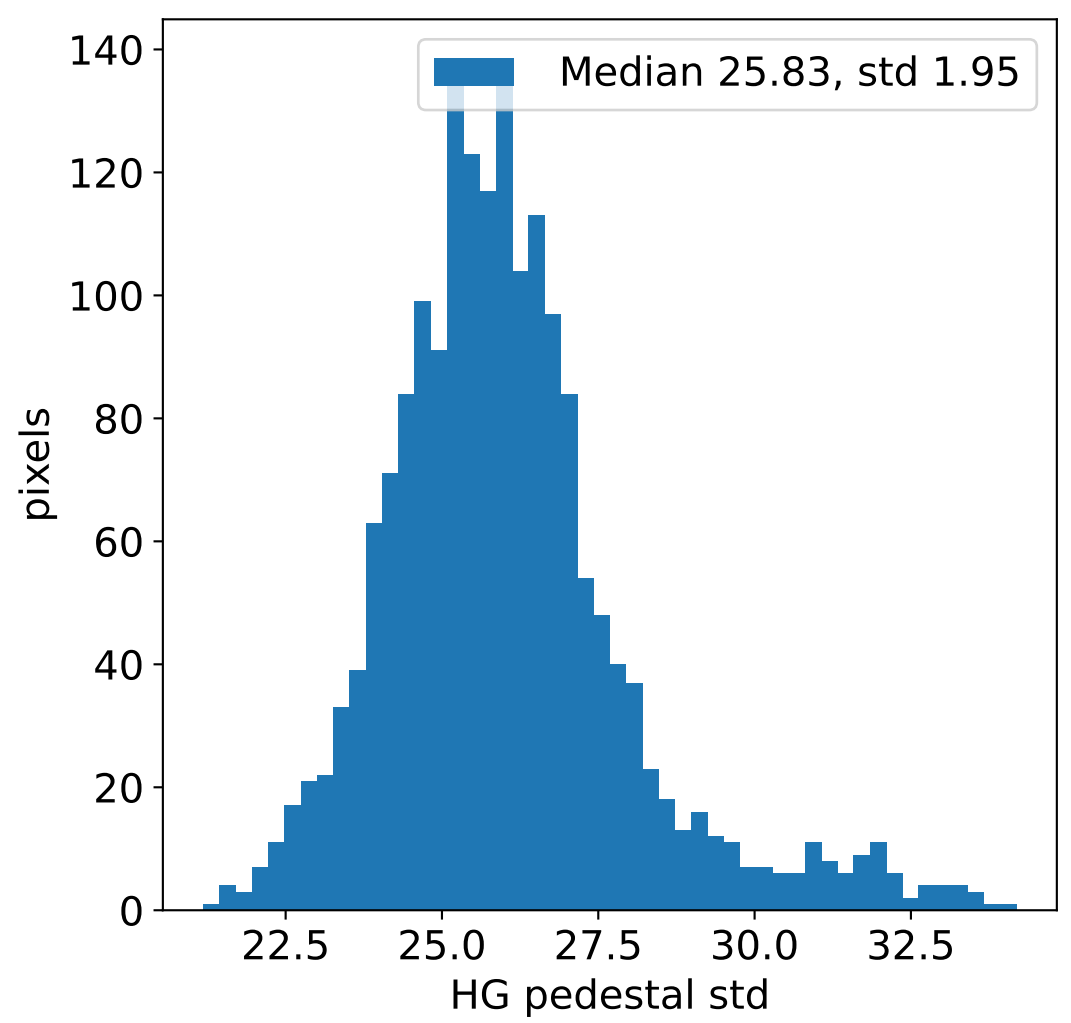

Run 21287, integration on 12 samples

Run 21287, pixel 0

Run 21287, pixel 0