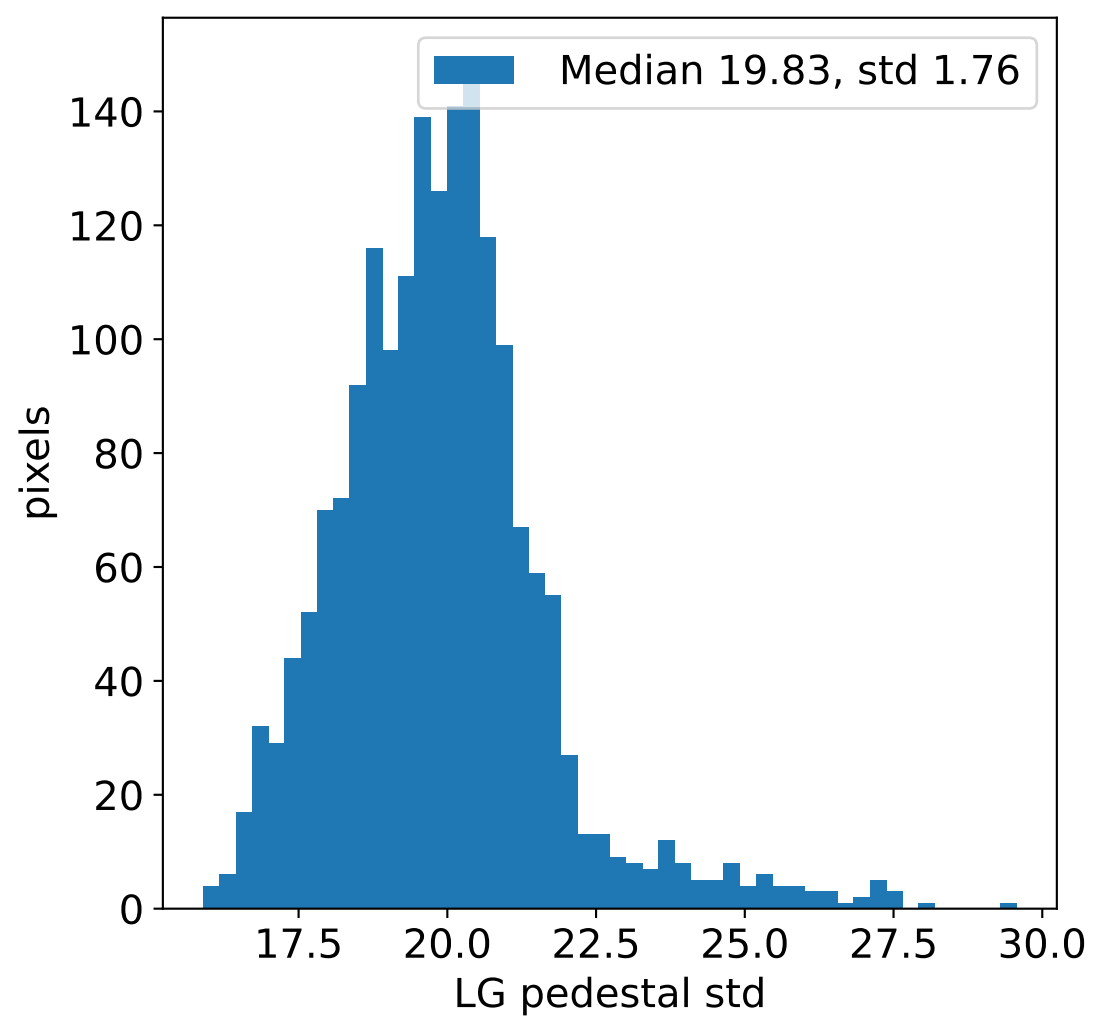

Run 21287, integration on 12 samples

Run 21287, pixel 0

Run 21287, pixel 0