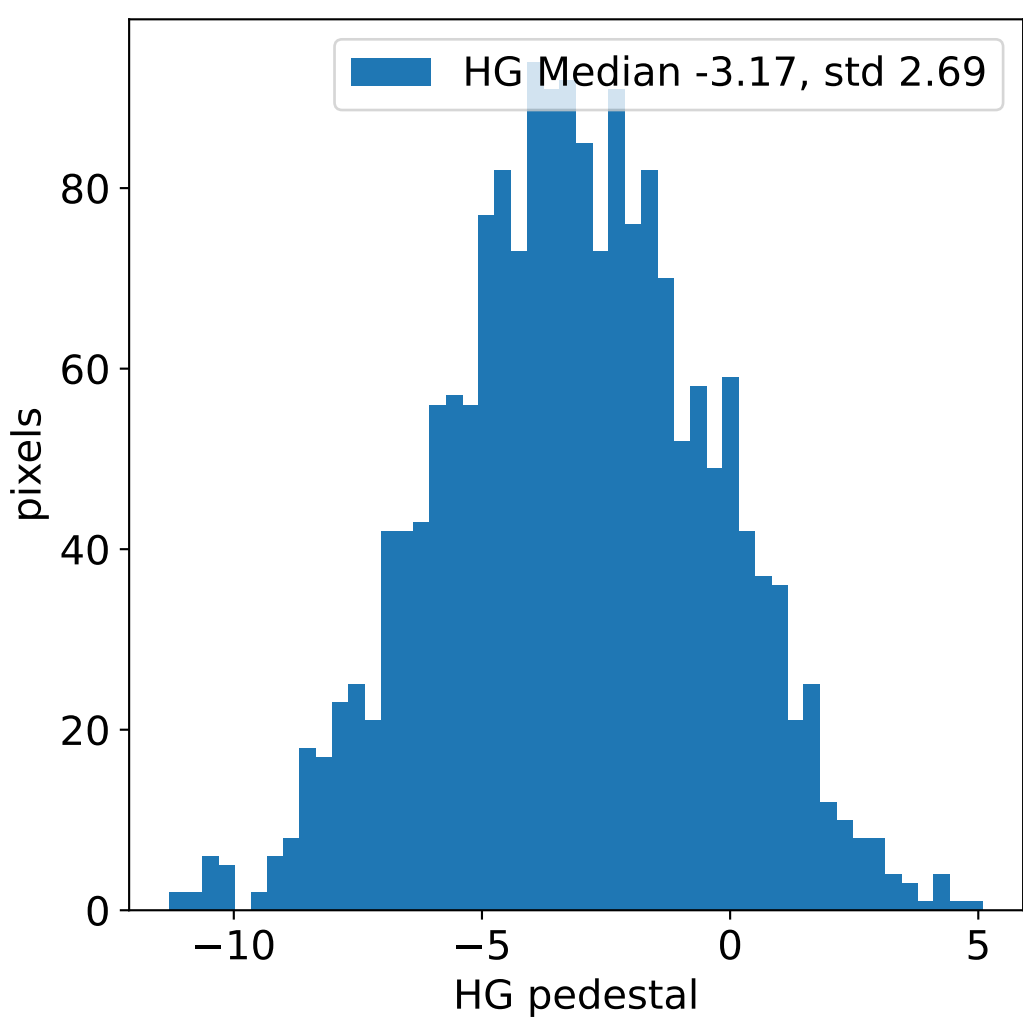

Run 21287, integration on 12 samples

Run 21287, pixel 0

Run 21287, pixel 0