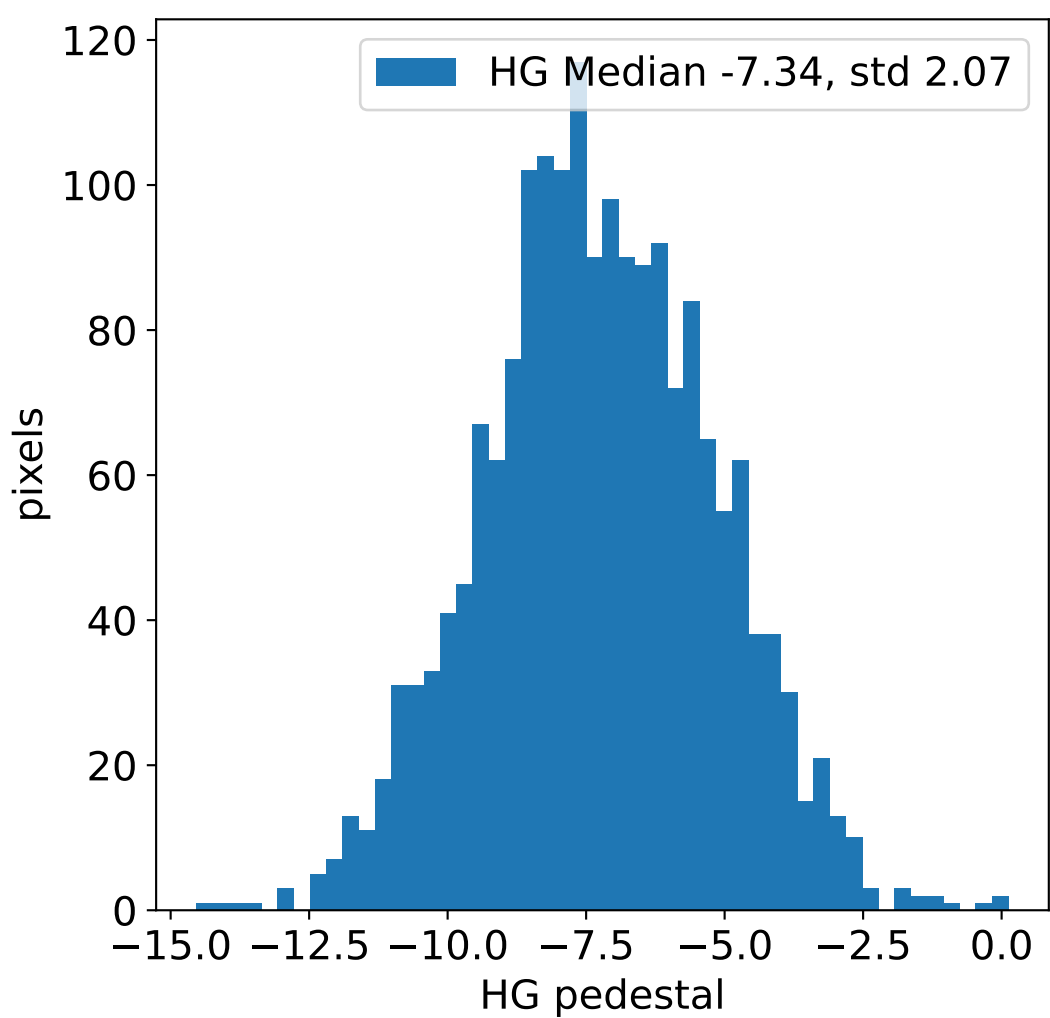

# Run 21183, integration on 12 samples

# Run 21183, pixel 0