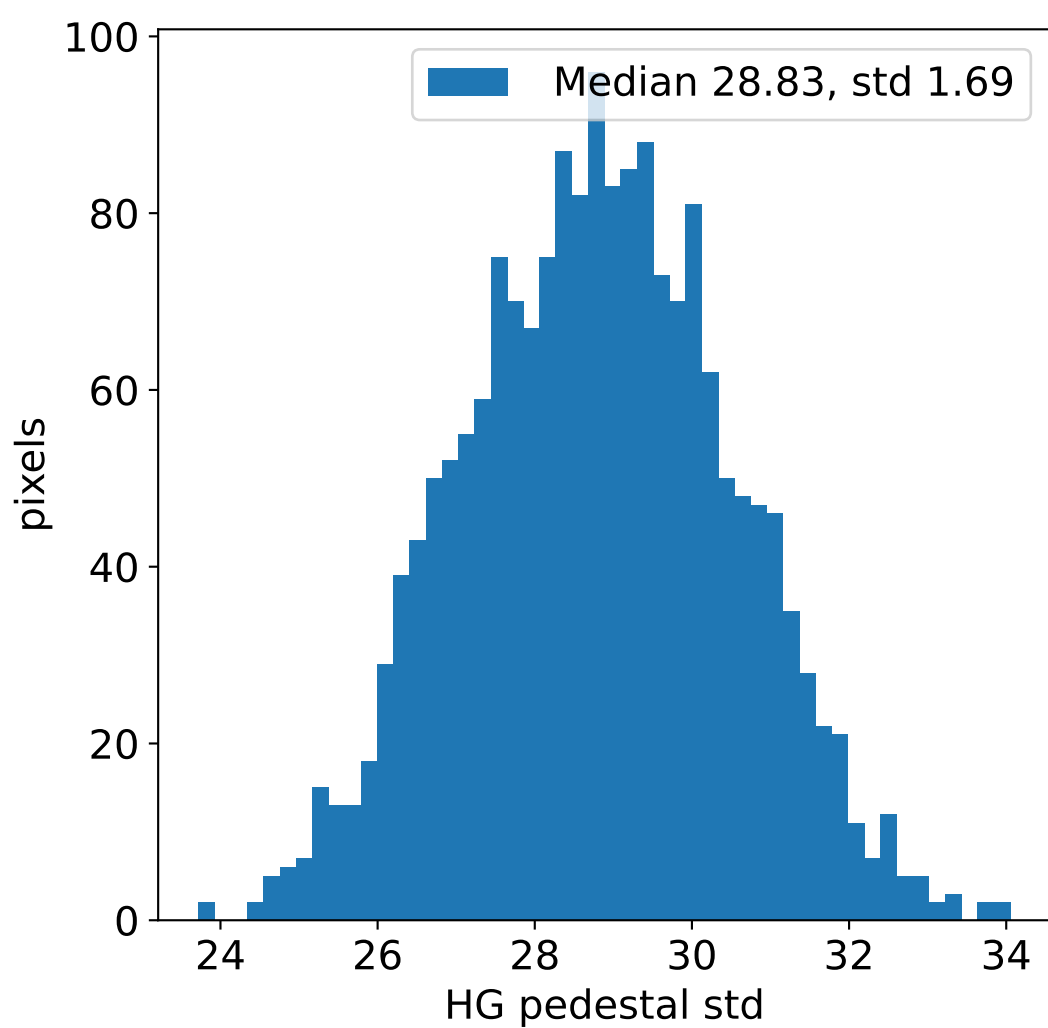

# Run 21183, integration on 12 samples

# Run 21183, pixel 0