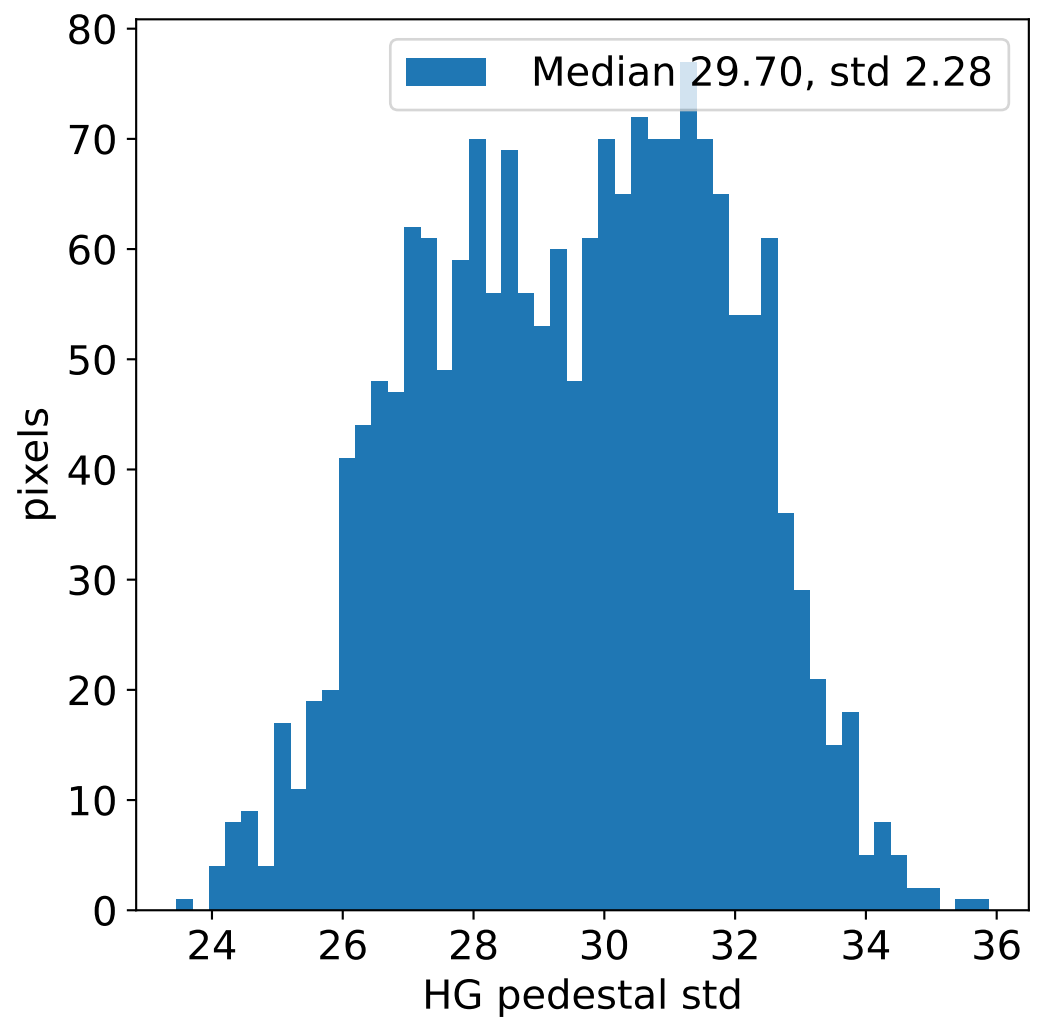

Run 21158, integration on 12 samples

Run 21158, pixel 0

Run 21158, pixel 0