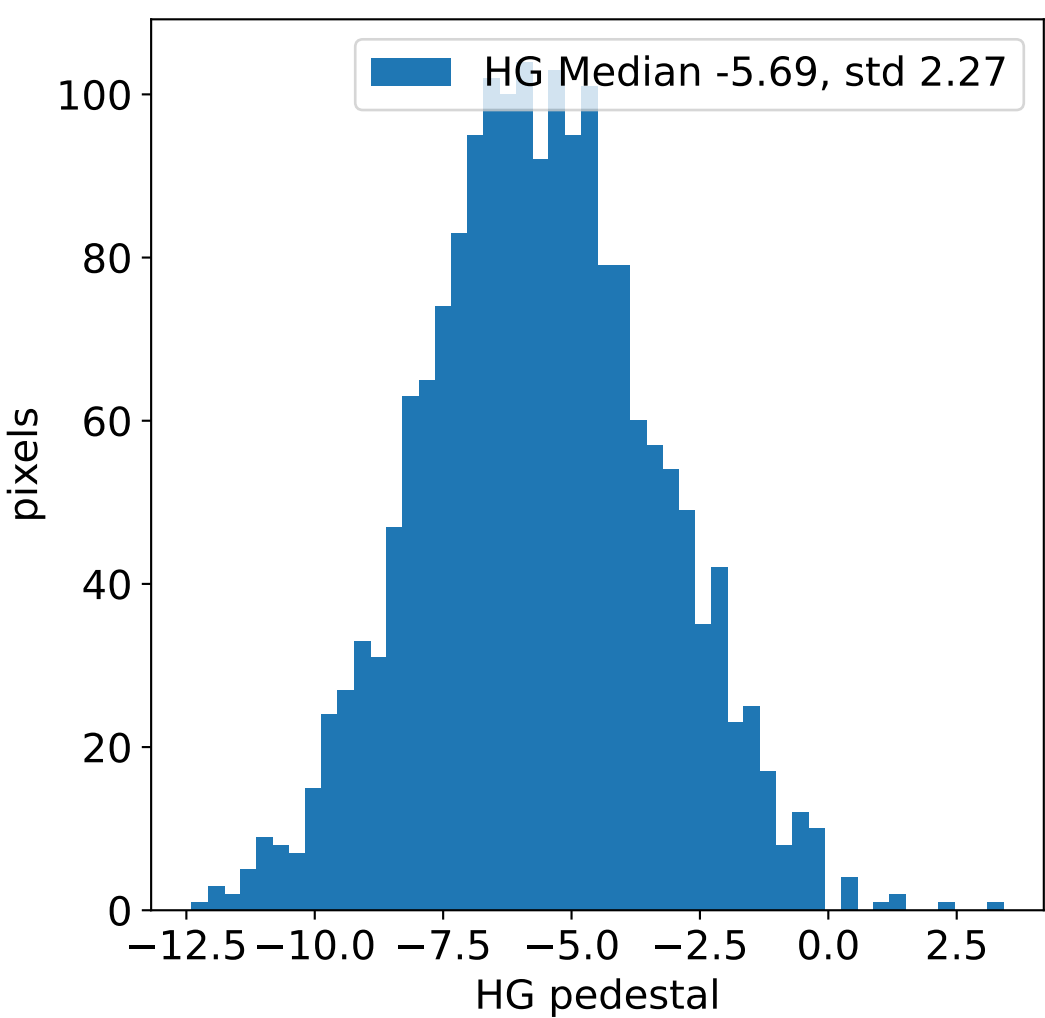

Run 21158, integration on 12 samples

Run 21158, pixel 0

Run 21158, pixel 0