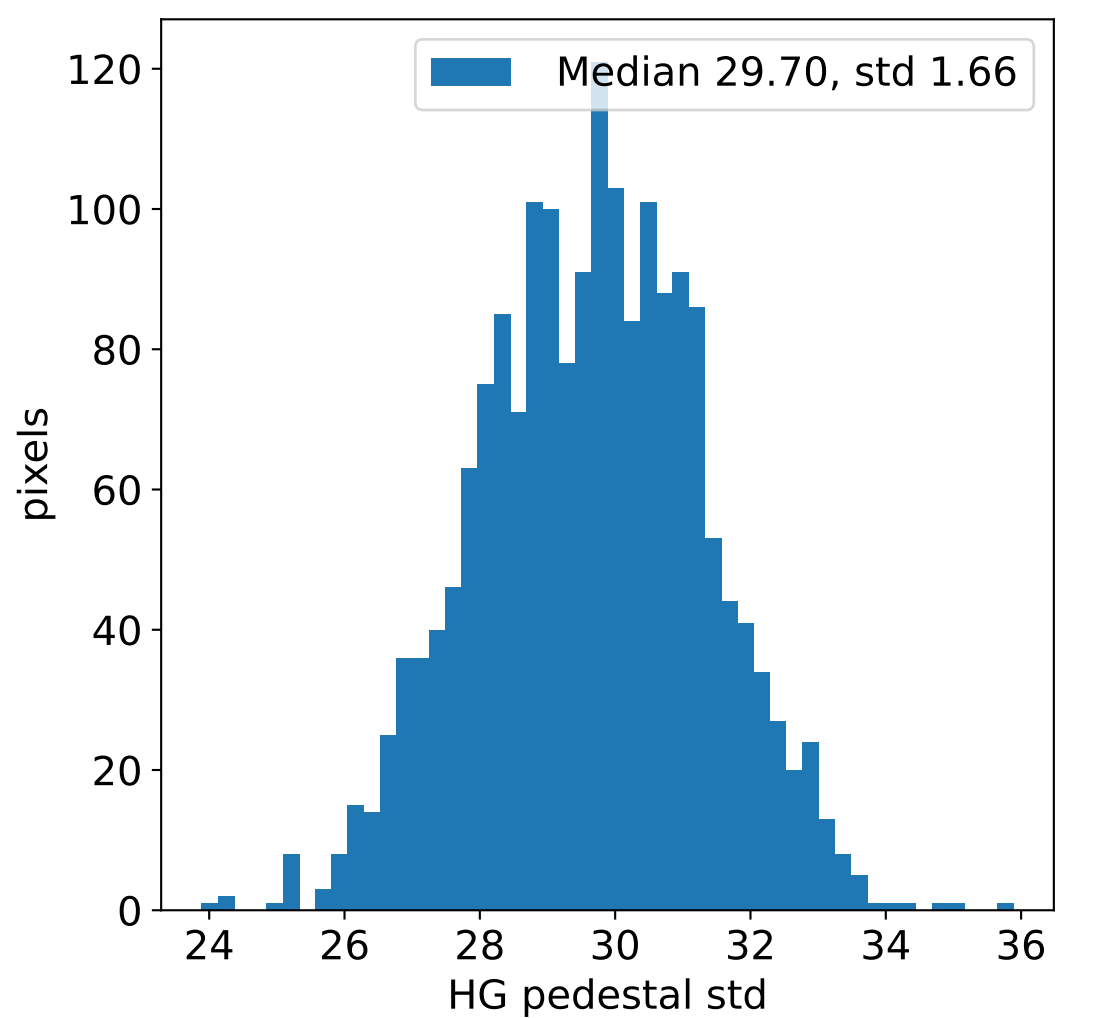

Run 21145, integration on 12 samples

Run 21145, pixel 0

Run 21145, pixel 0