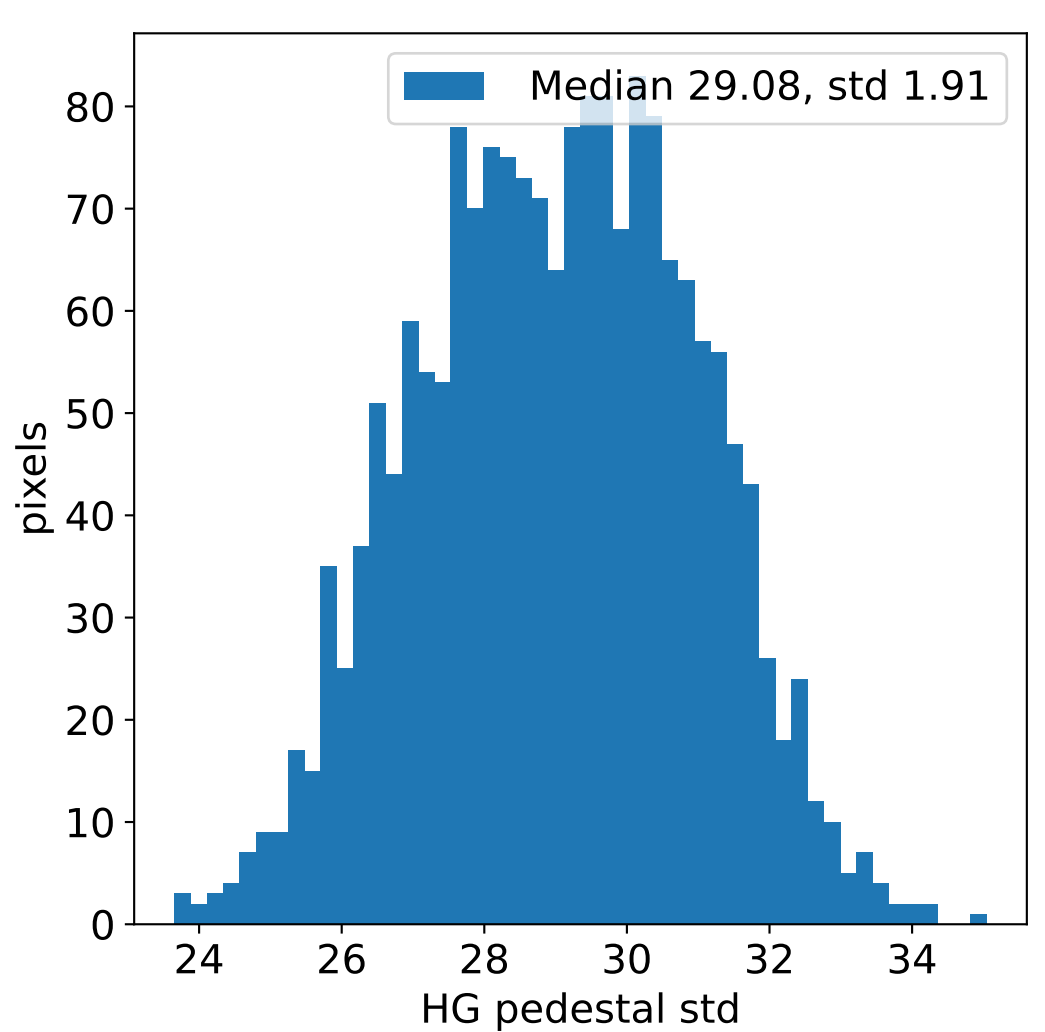

Run 21129, integration on 12 samples

Run 21129, pixel 0

Run 21129, pixel 0