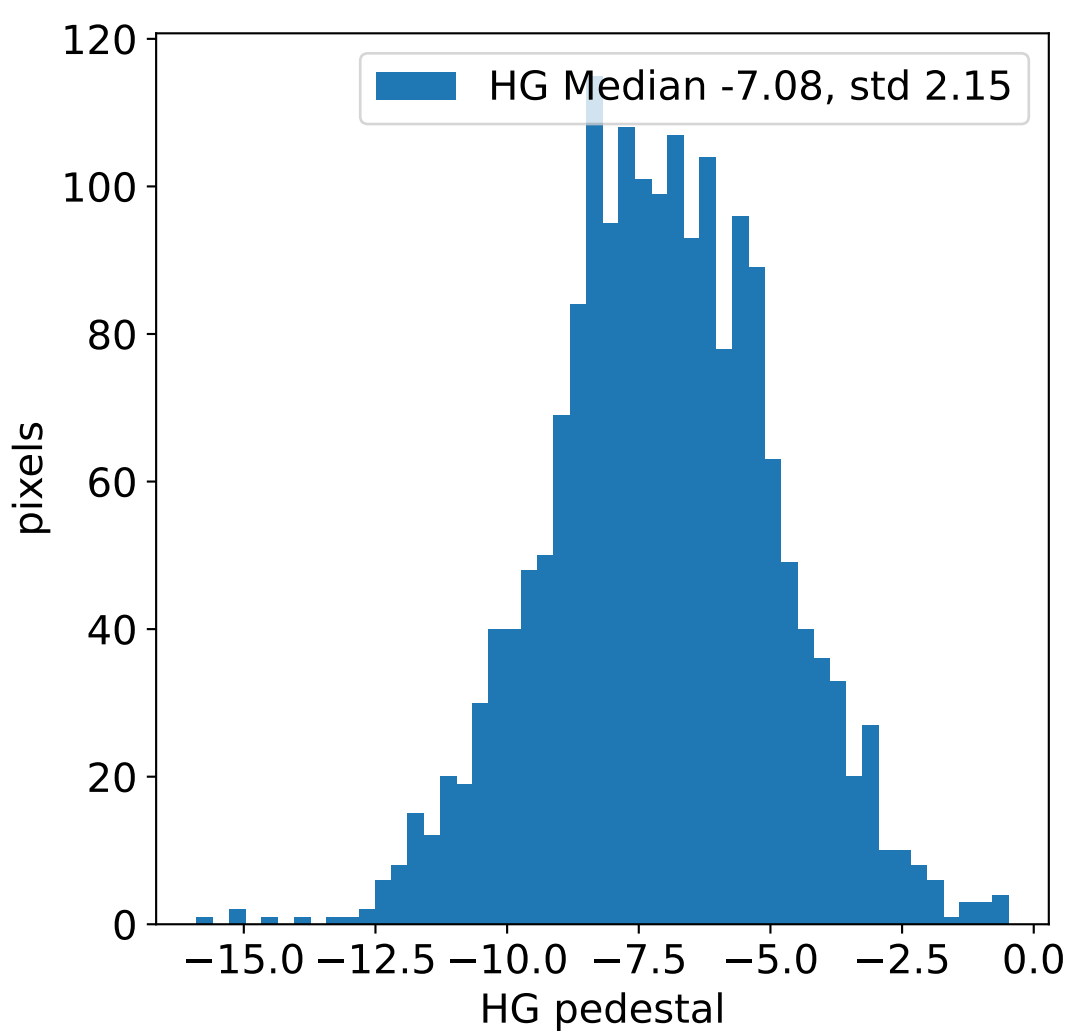

Run 21129, integration on 12 samples

Run 21129, pixel 0

Run 21129, pixel 0