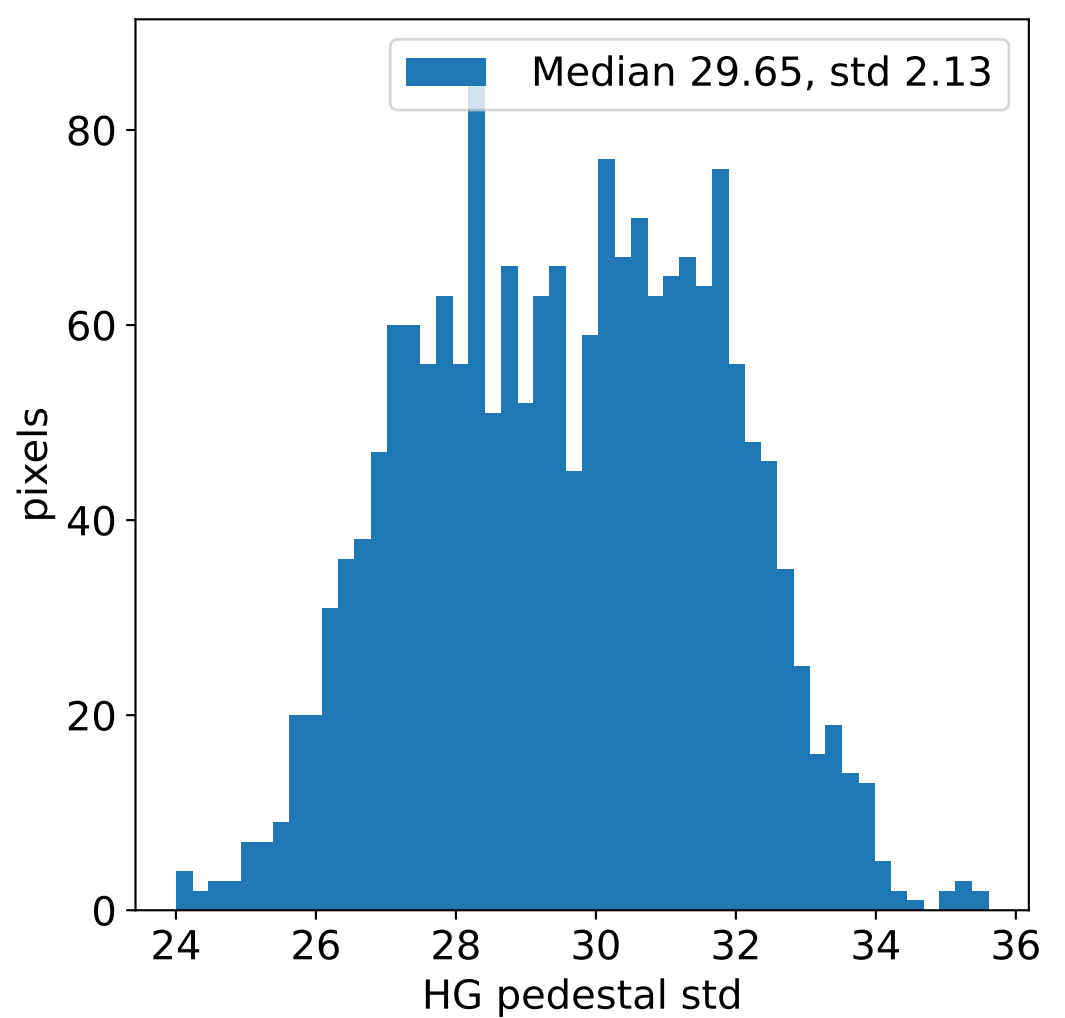

Run 21116, integration on 12 samples

Run 21116, pixel 0

Run 21116, pixel 0