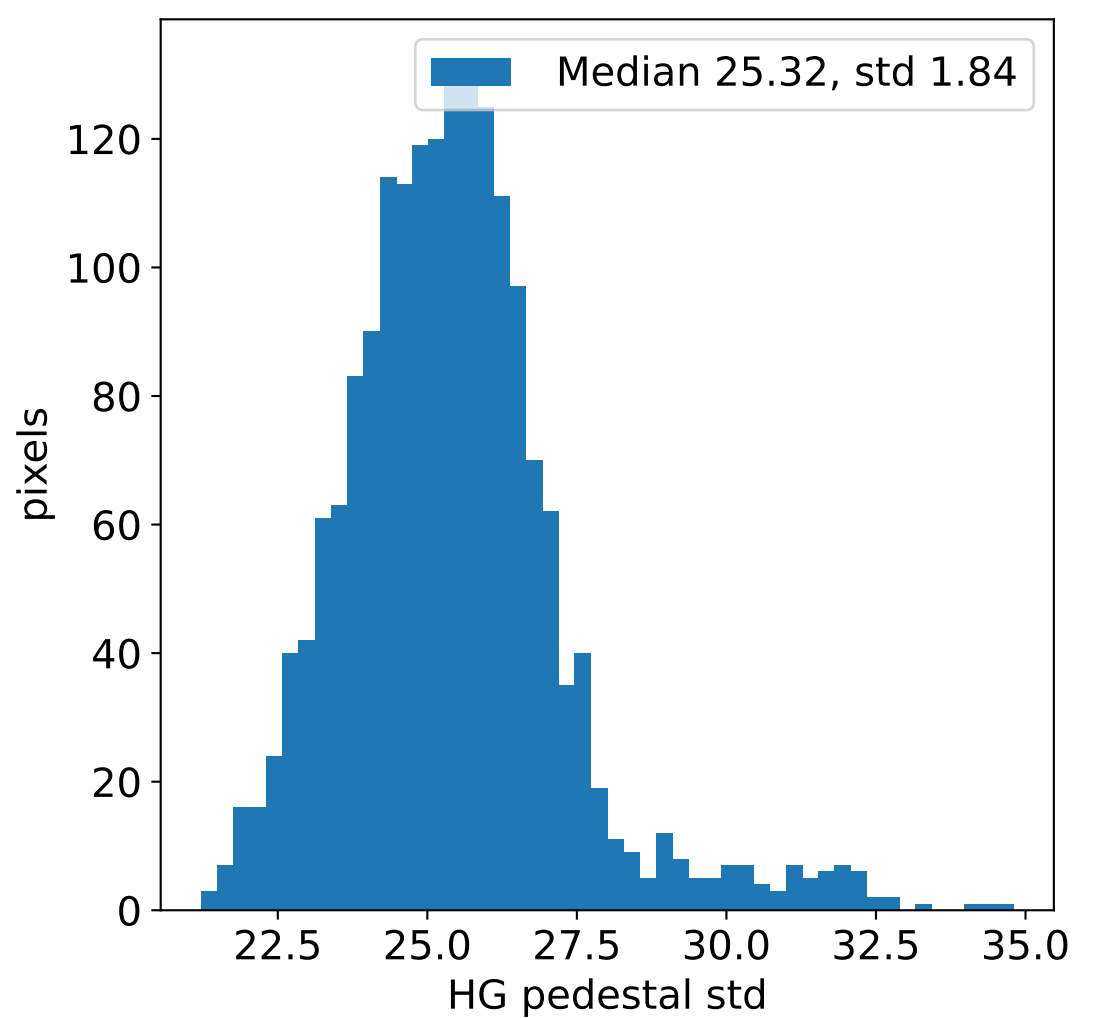

Run 21083, integration on 12 samples

Run 21083, pixel 0

Run 21083, pixel 0