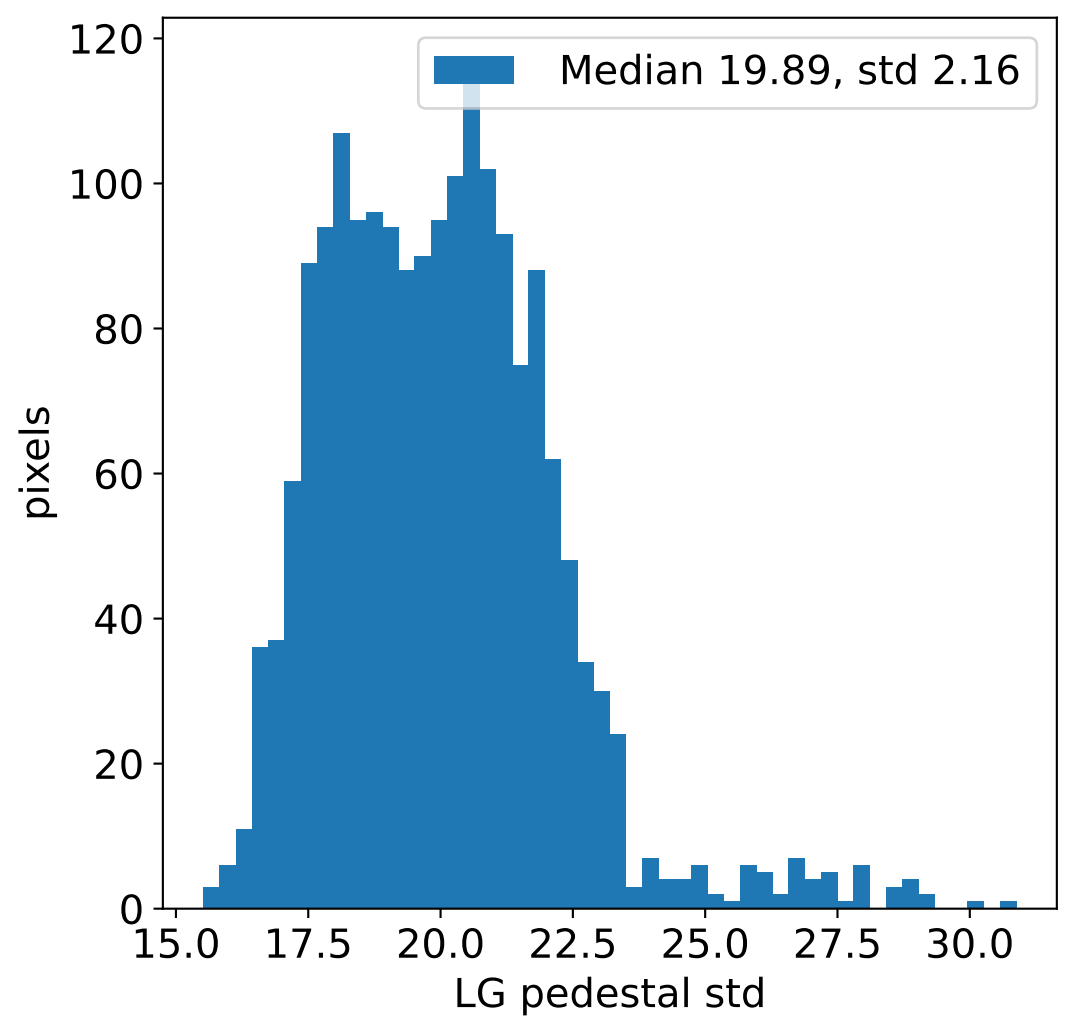

Run 21035, integration on 12 samples

Run 21035, pixel 0

Run 21035, pixel 0