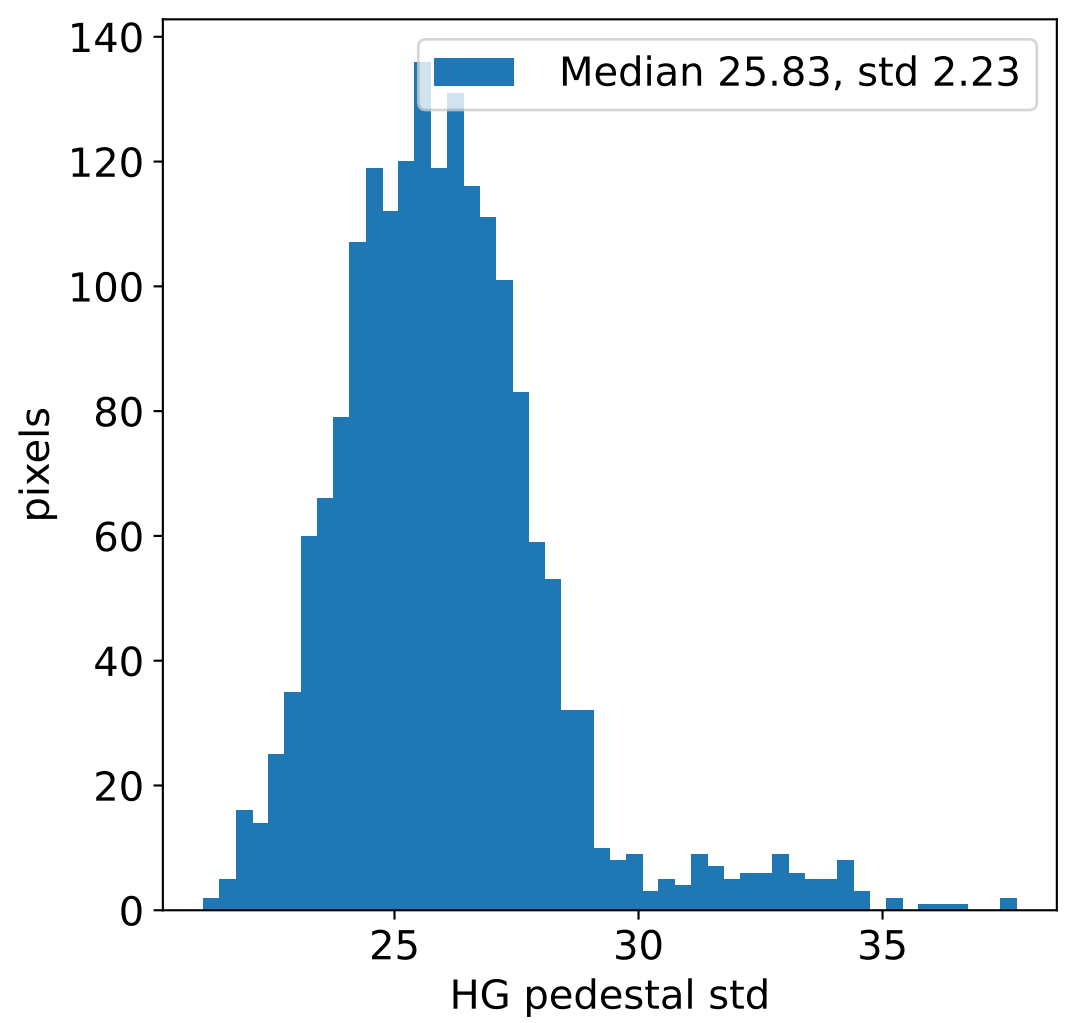

Run 21035, integration on 12 samples

Run 21035, pixel 0

Run 21035, pixel 0