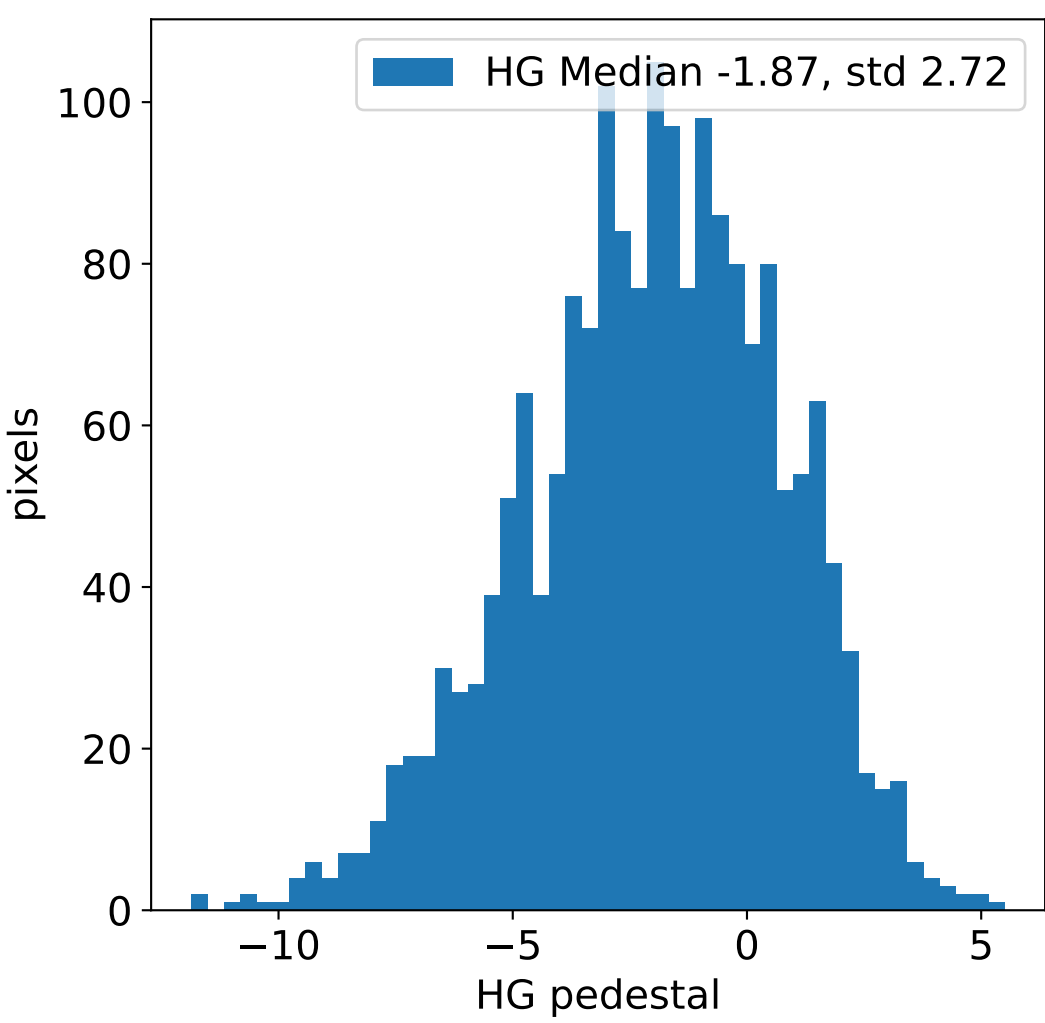

Run 21035, integration on 12 samples

Run 21035, pixel 0

Run 21035, pixel 0