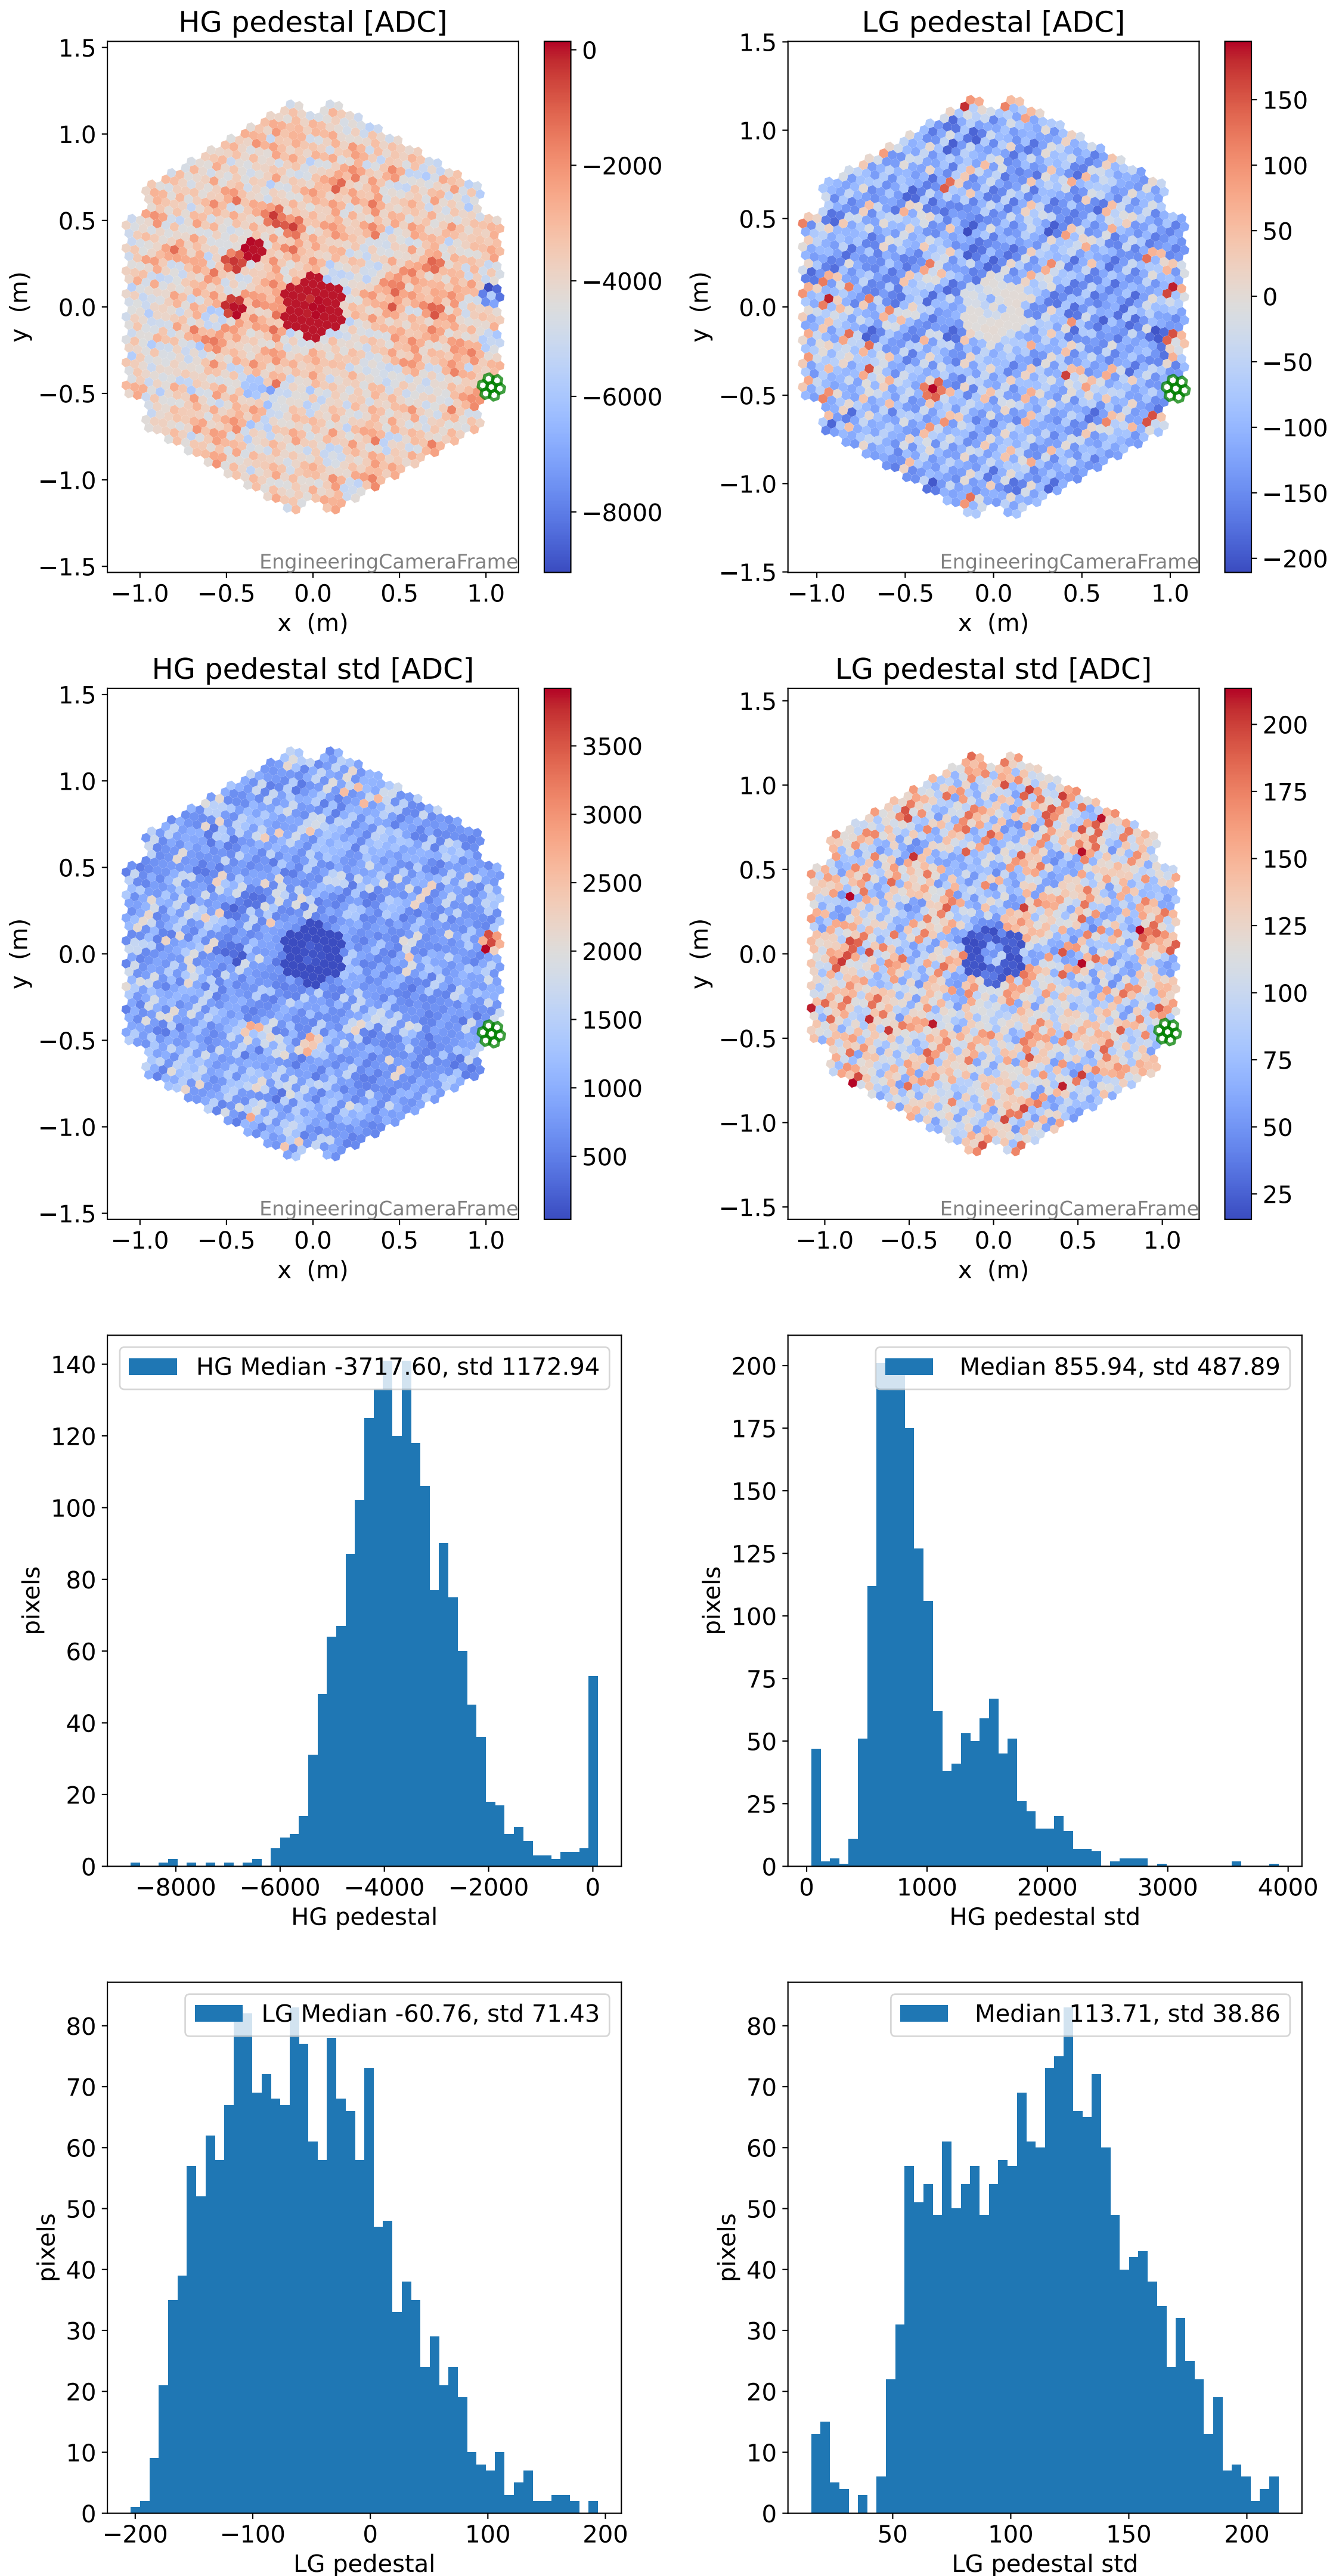

Run 21027, integration on 12 samples

Run 21027, pixel 0

Run 21027, pixel 0