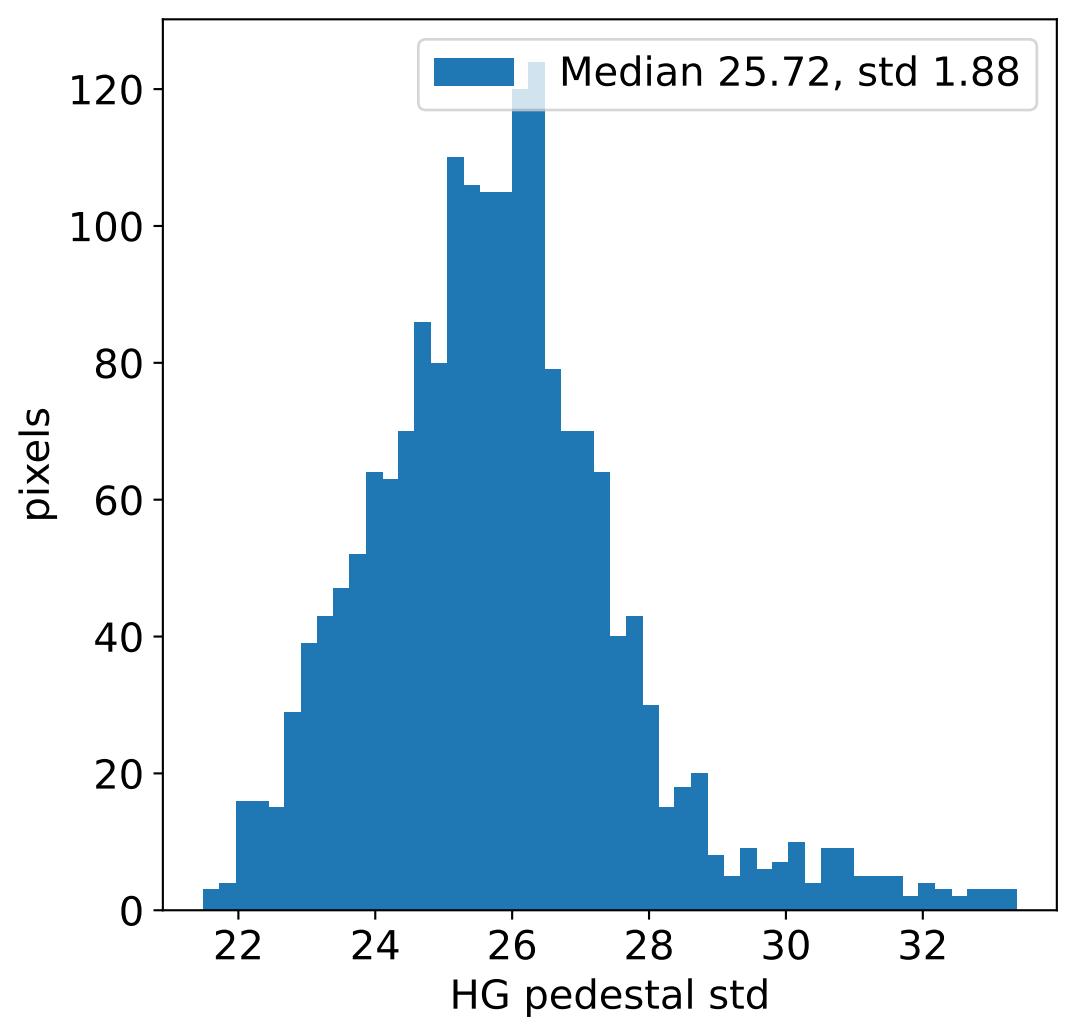

Run 20993, integration on 12 samples

Run 20993, pixel 0

Run 20993, pixel 0