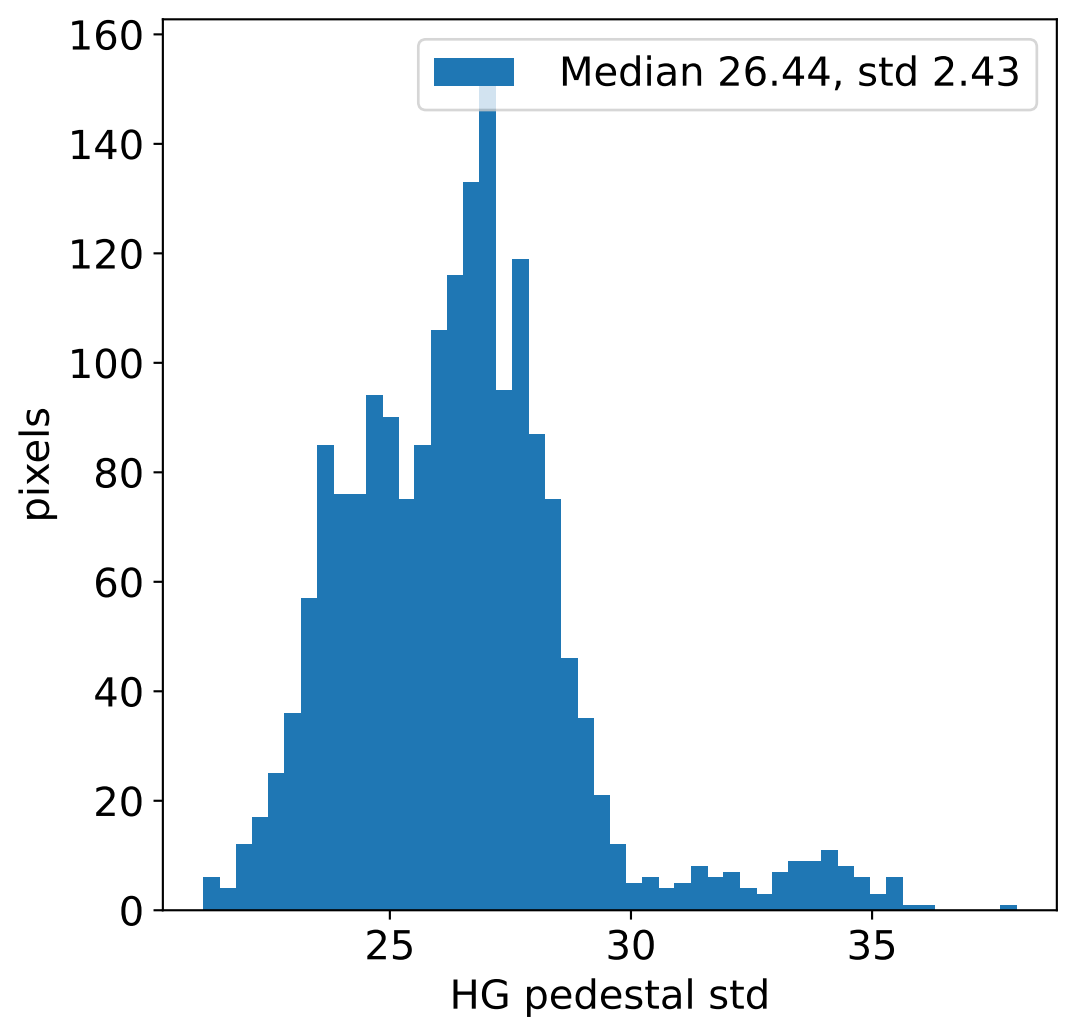

Run 20939, integration on 12 samples

Run 20939, pixel 0

Run 20939, pixel 0