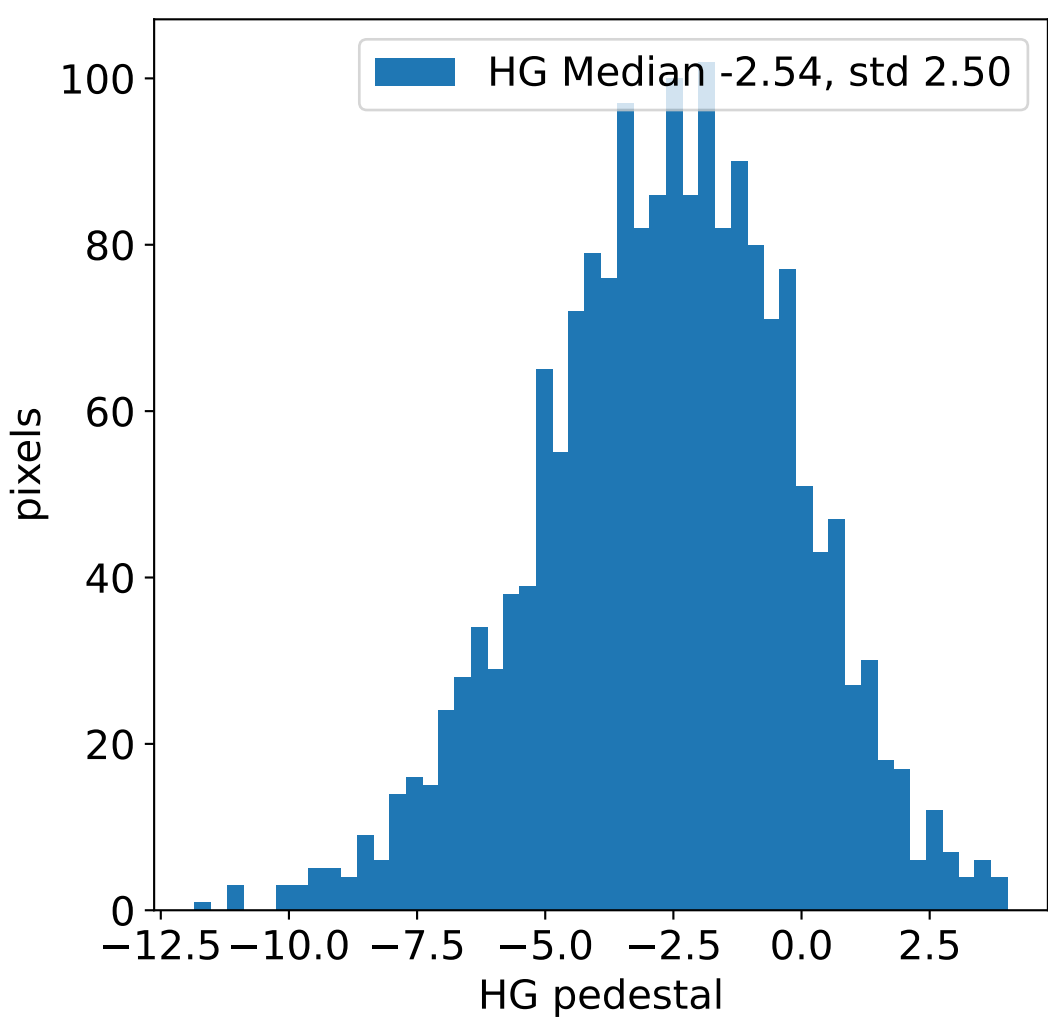

Run 20895, integration on 12 samples

Run 20895, pixel 0

Run 20895, pixel 0