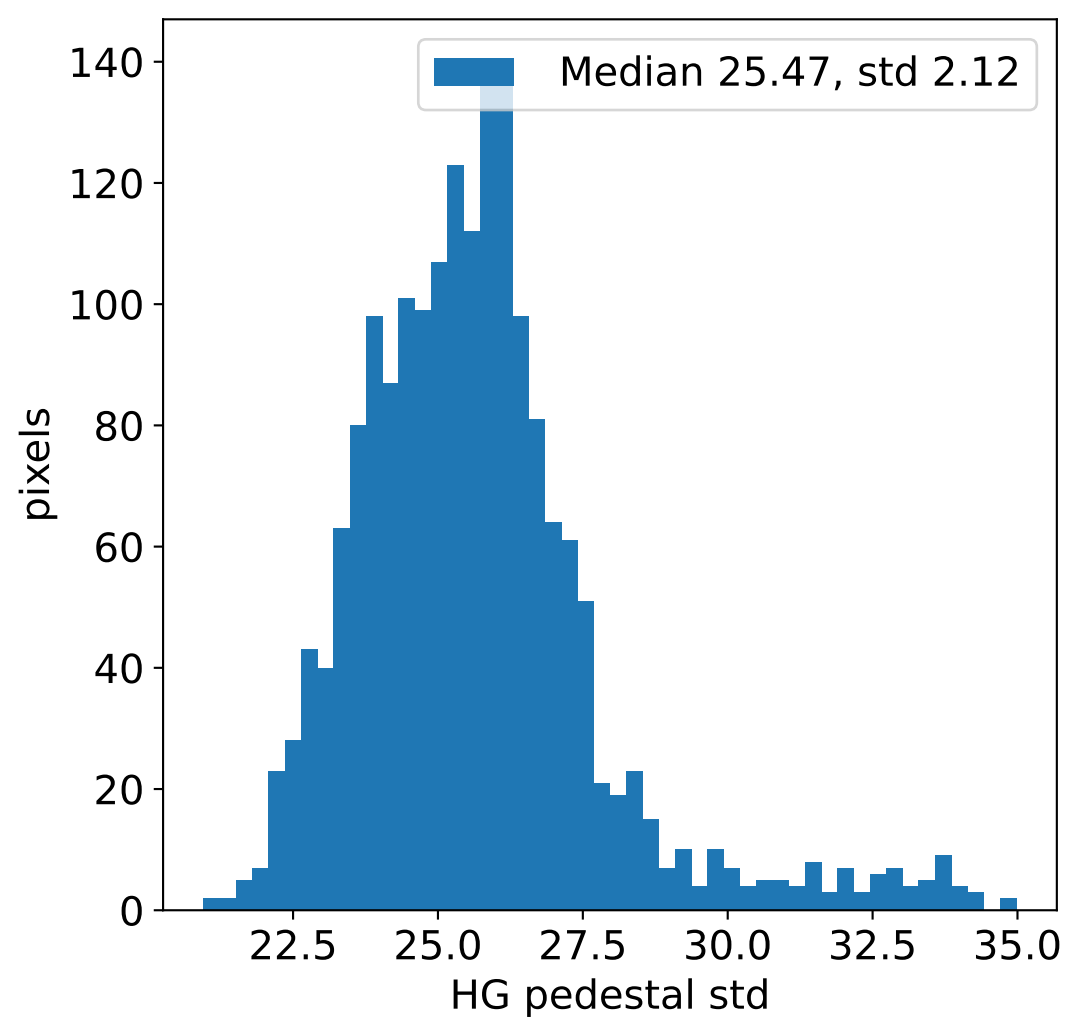

Run 20895, integration on 12 samples

Run 20895, pixel 0

Run 20895, pixel 0