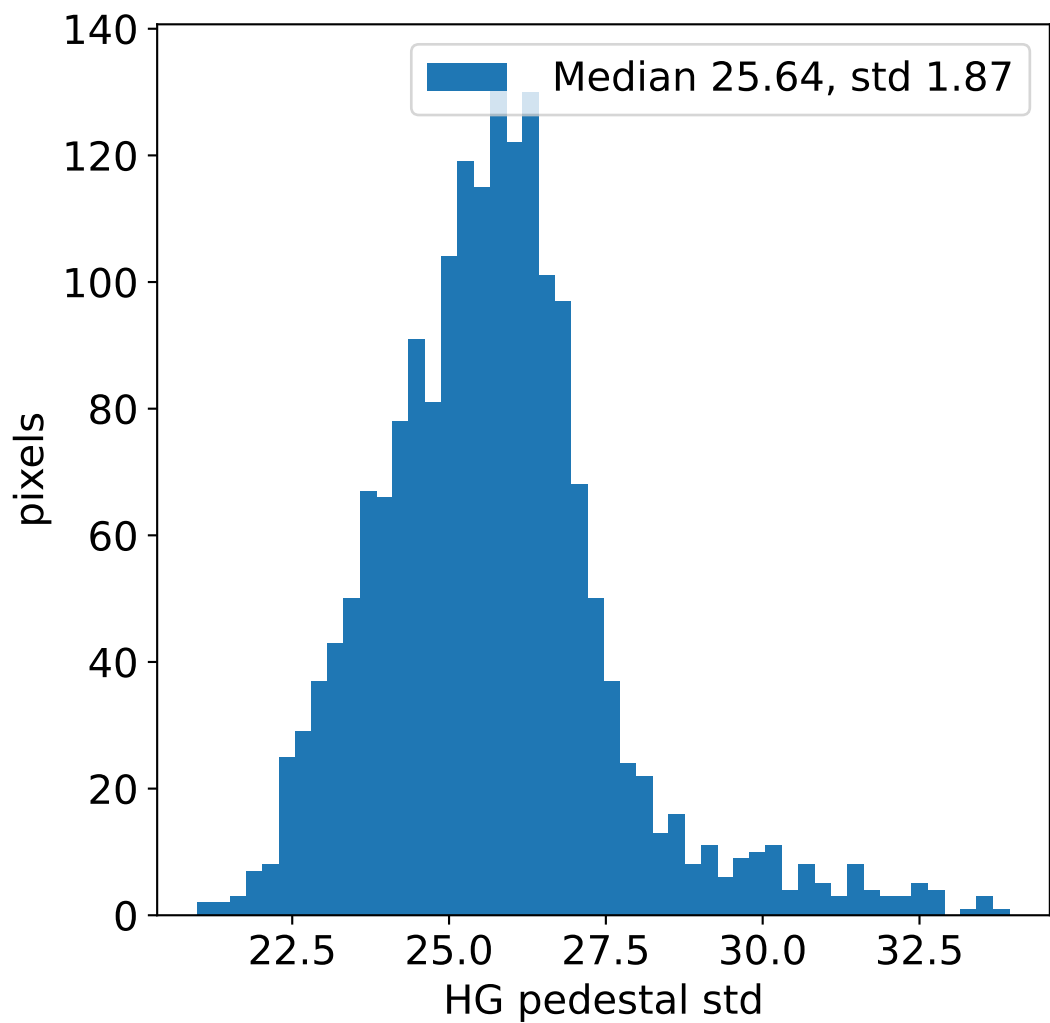

Run 20813, integration on 12 samples

Run 20813, pixel 0

Run 20813, pixel 0