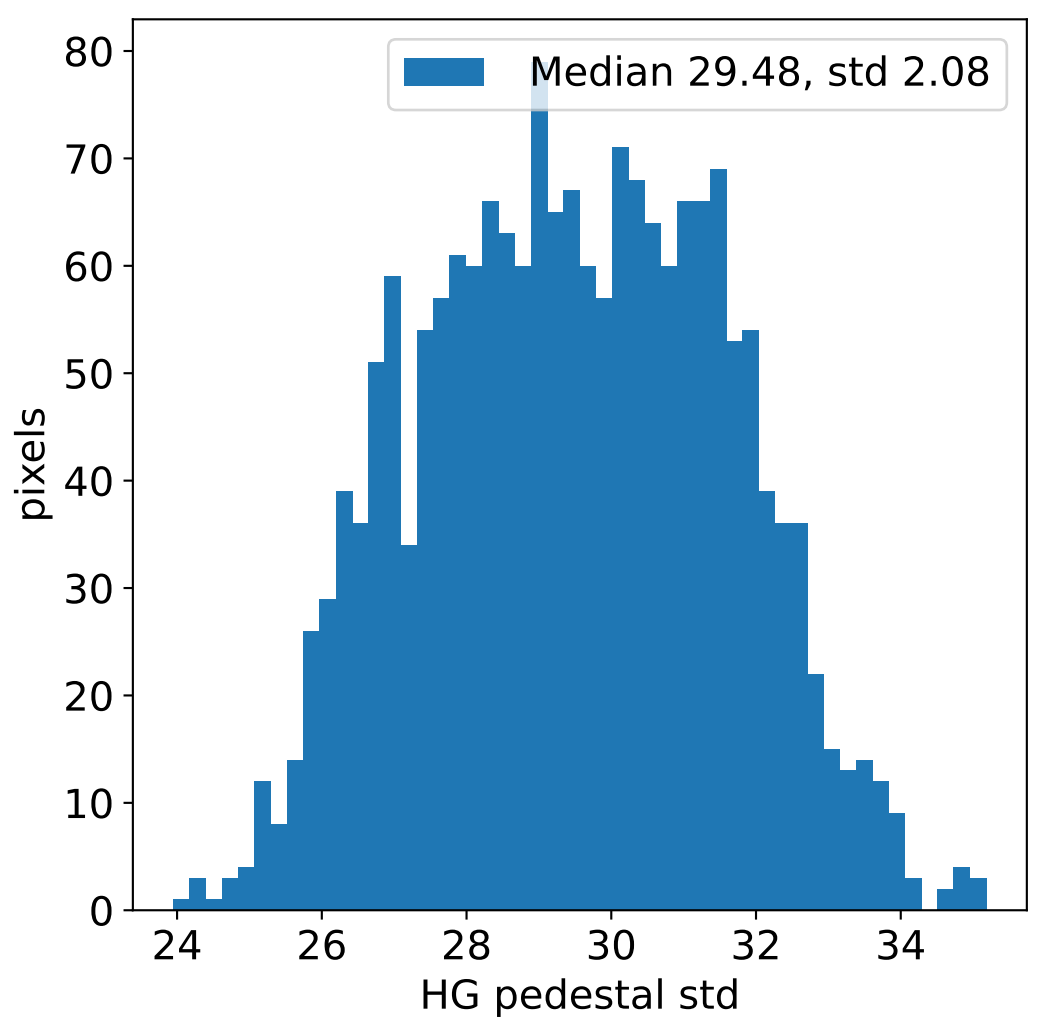

Run 20789, integration on 12 samples

Run 20789, pixel 0

Run 20789, pixel 0