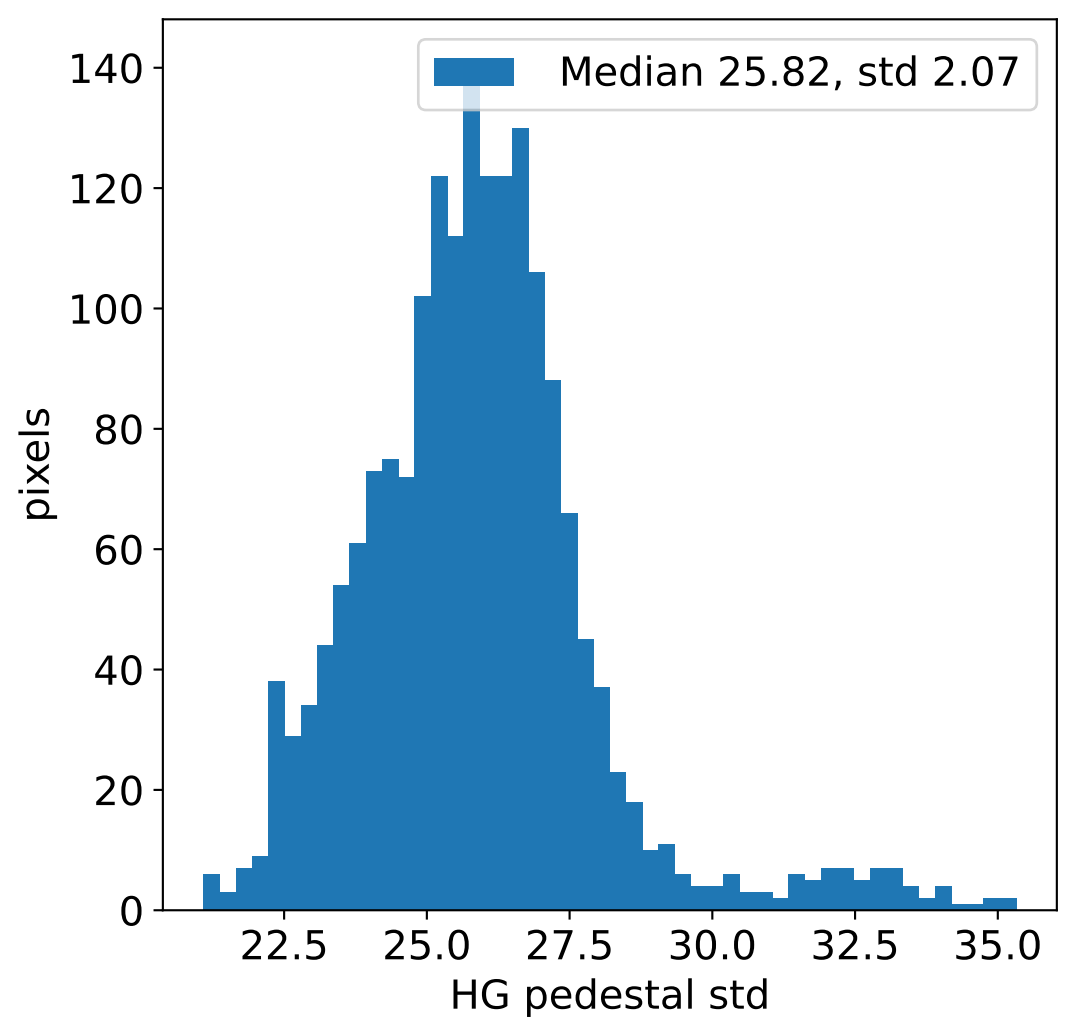

Run 20748, integration on 12 samples

Run 20748, pixel 0

Run 20748, pixel 0