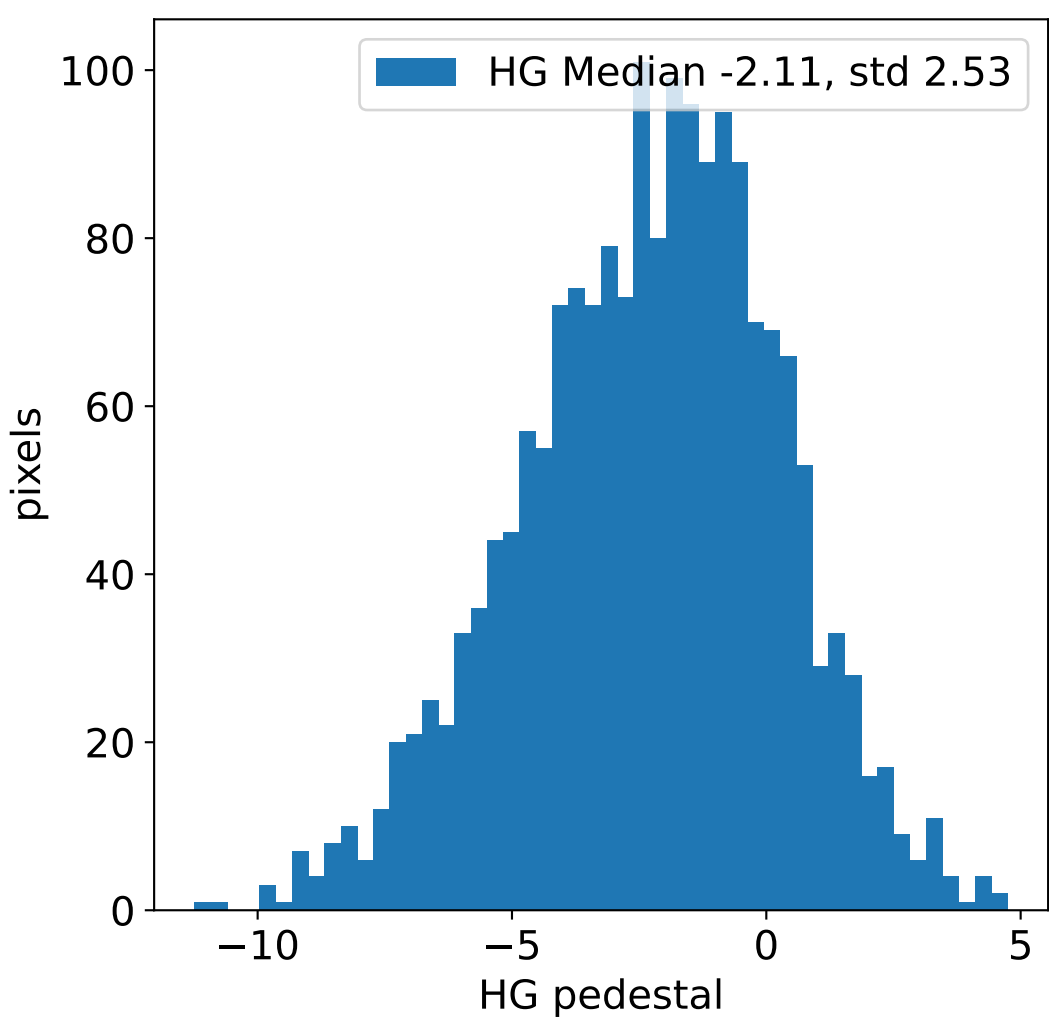

Run 20748, integration on 12 samples

Run 20748, pixel 0

Run 20748, pixel 0