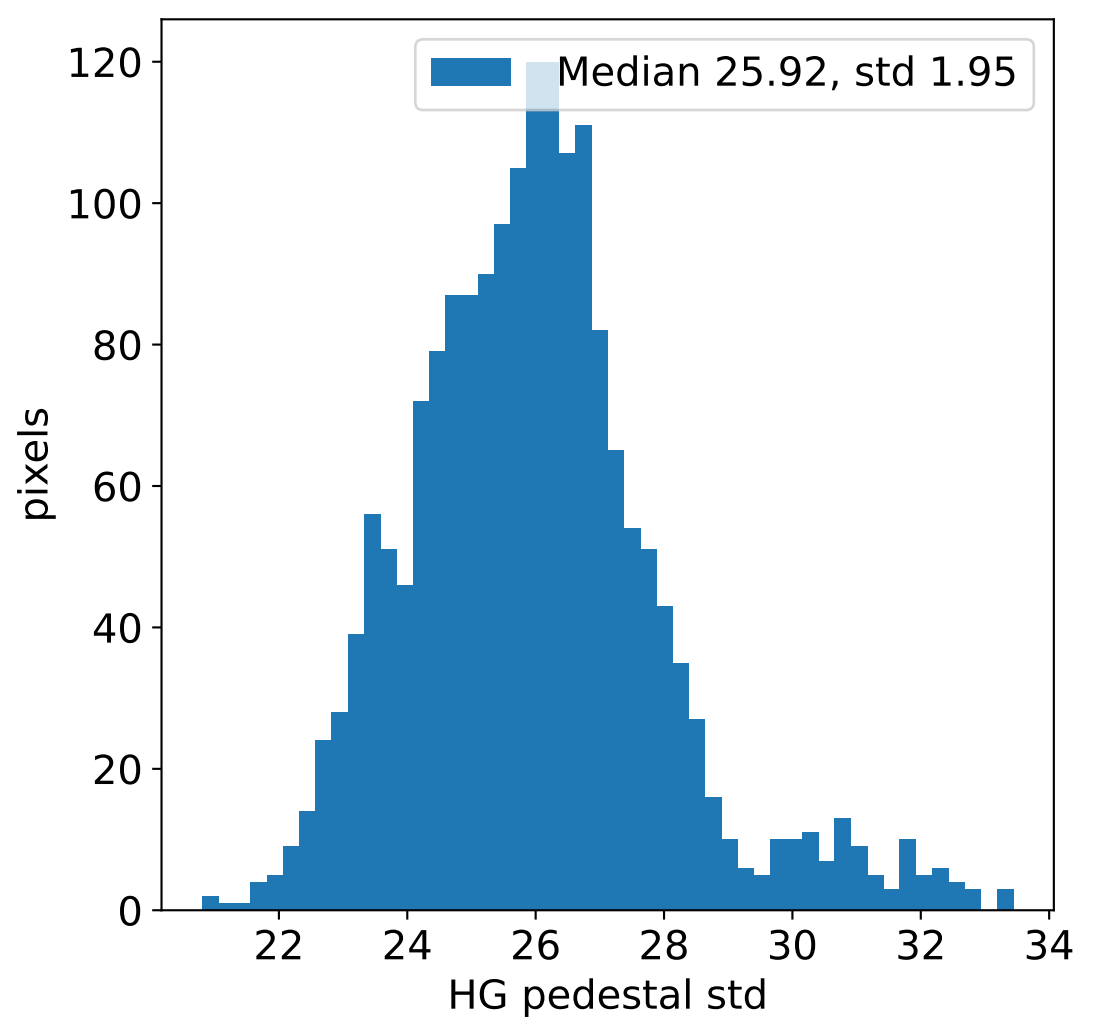

Run 20724, integration on 12 samples

Run 20724, pixel 0

Run 20724, pixel 0