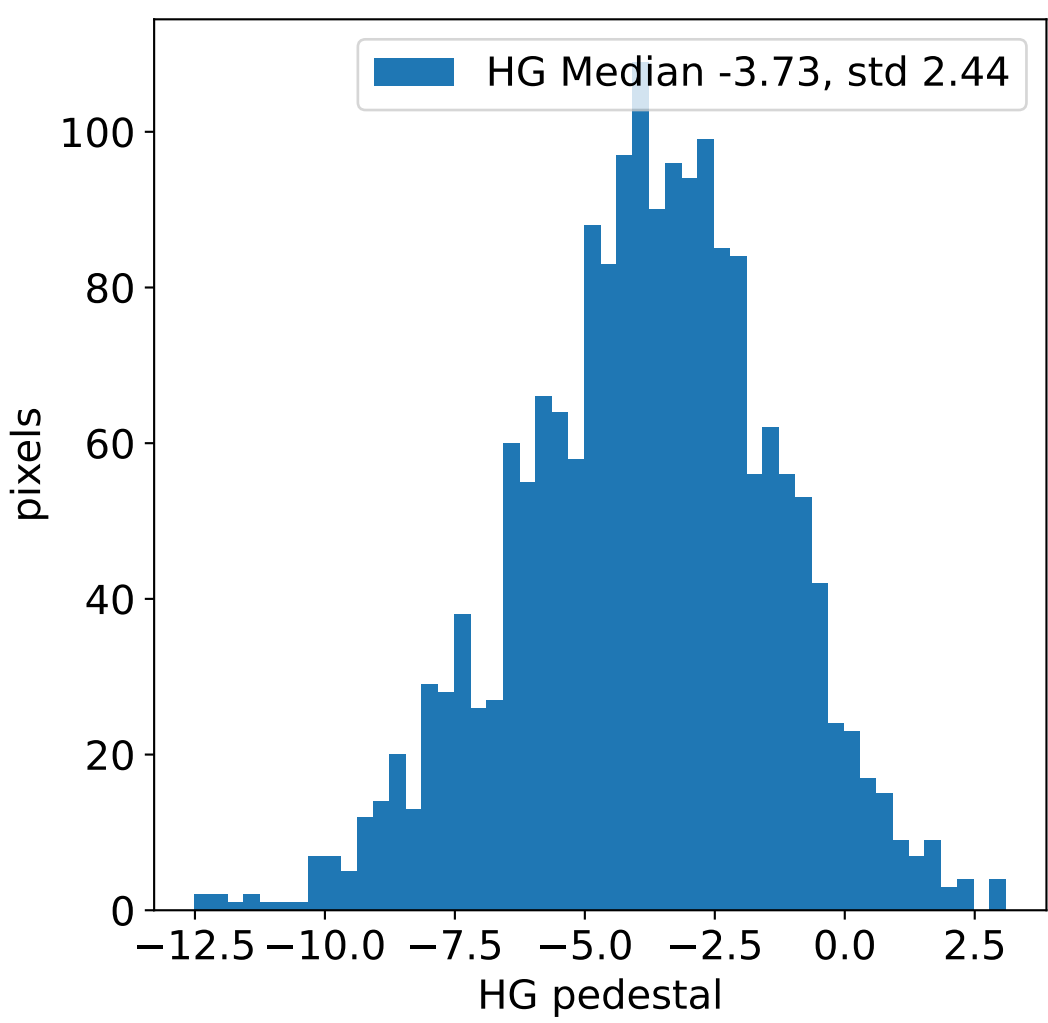

Run 20724, integration on 12 samples

Run 20724, pixel 0

Run 20724, pixel 0