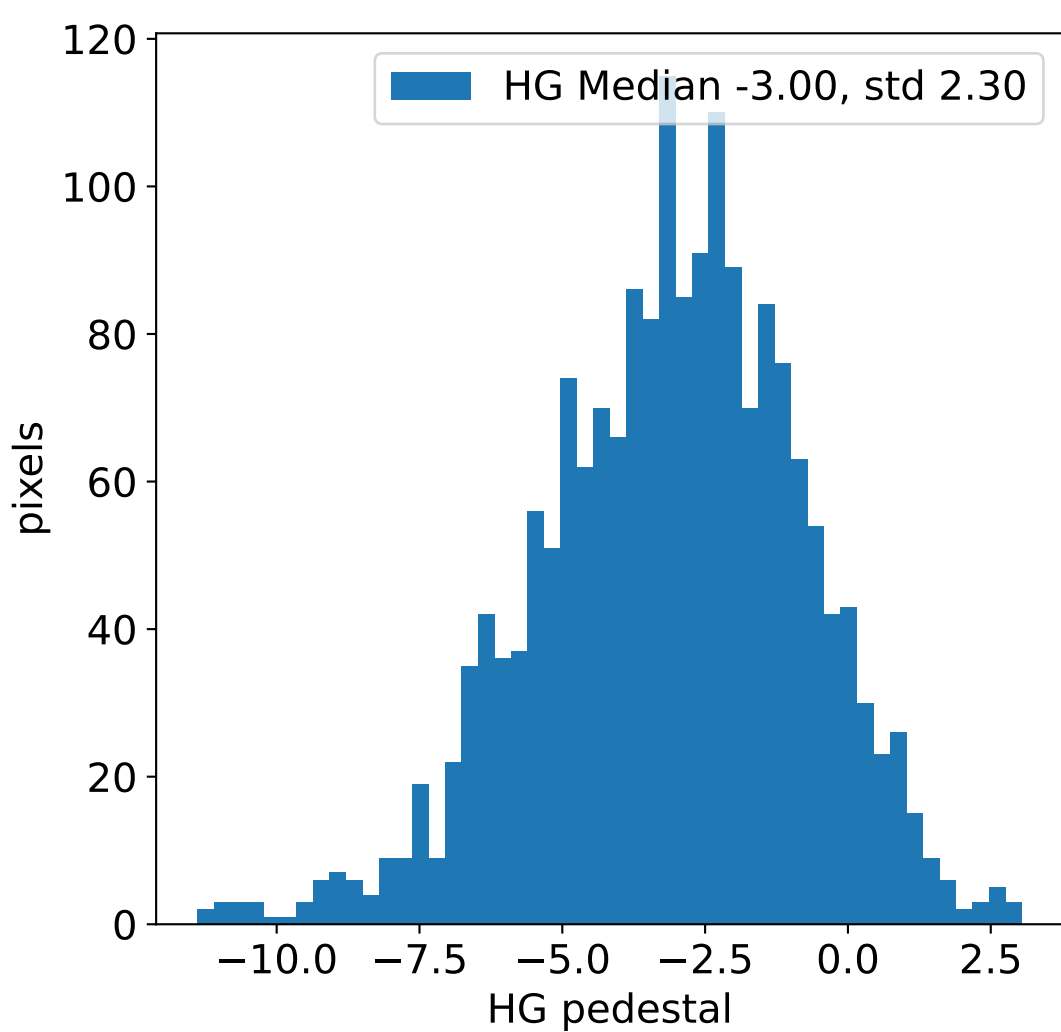

Run 20712, integration on 12 samples

Run 20712, pixel 0

Run 20712, pixel 0