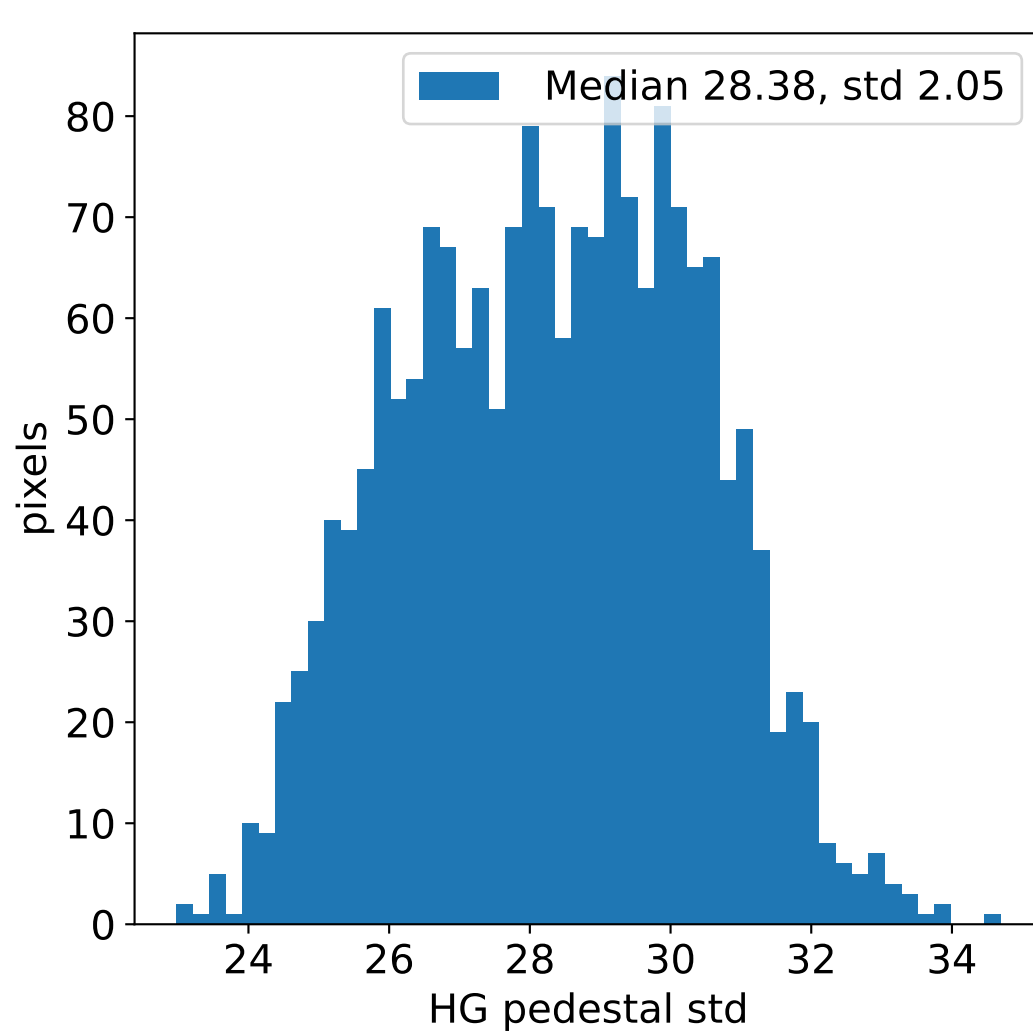

Run 20712, integration on 12 samples

Run 20712, pixel 0

Run 20712, pixel 0