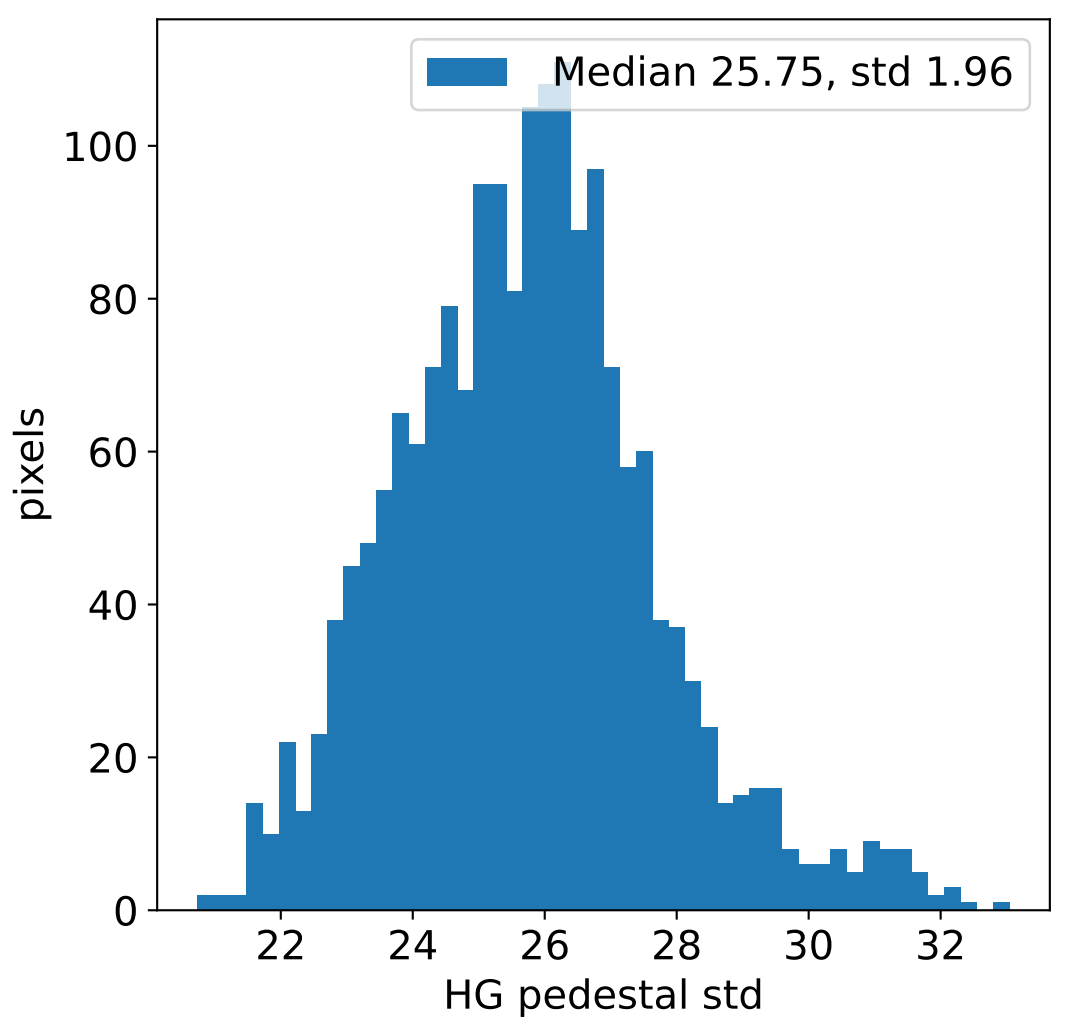

Run 20573, integration on 12 samples

Run 20573, pixel 0

Run 20573, pixel 0