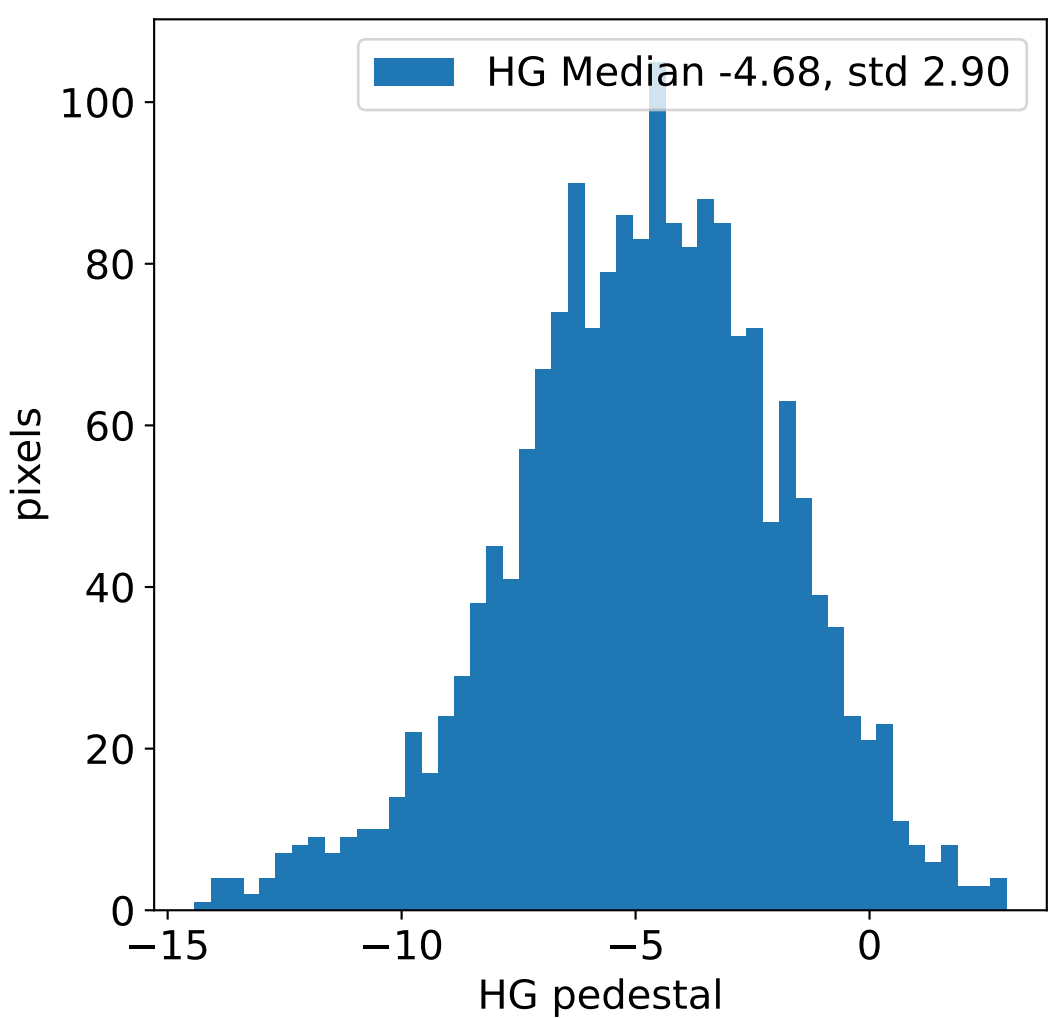

Run 20573, integration on 12 samples

Run 20573, pixel 0

Run 20573, pixel 0