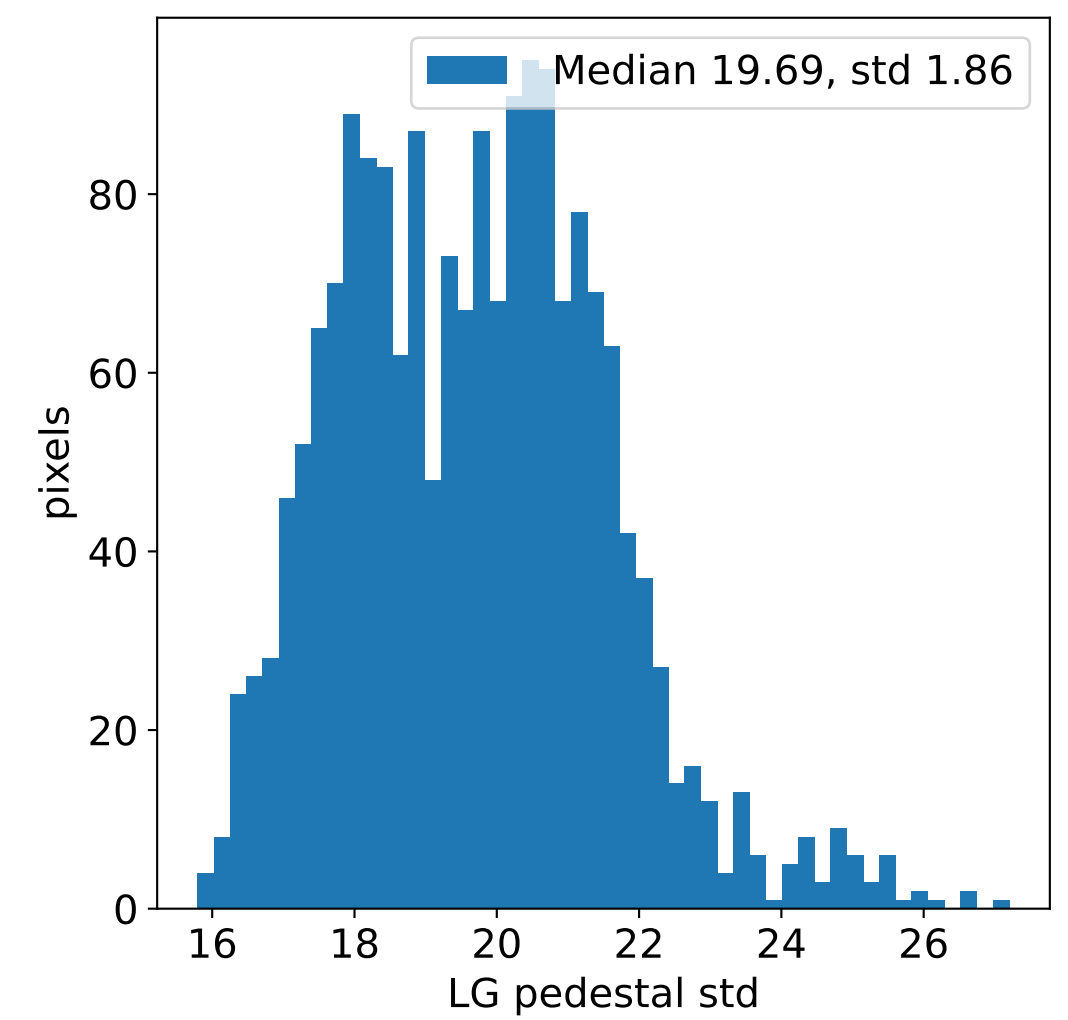

Run 20573, integration on 12 samples

Run 20573, pixel 0

Run 20573, pixel 0