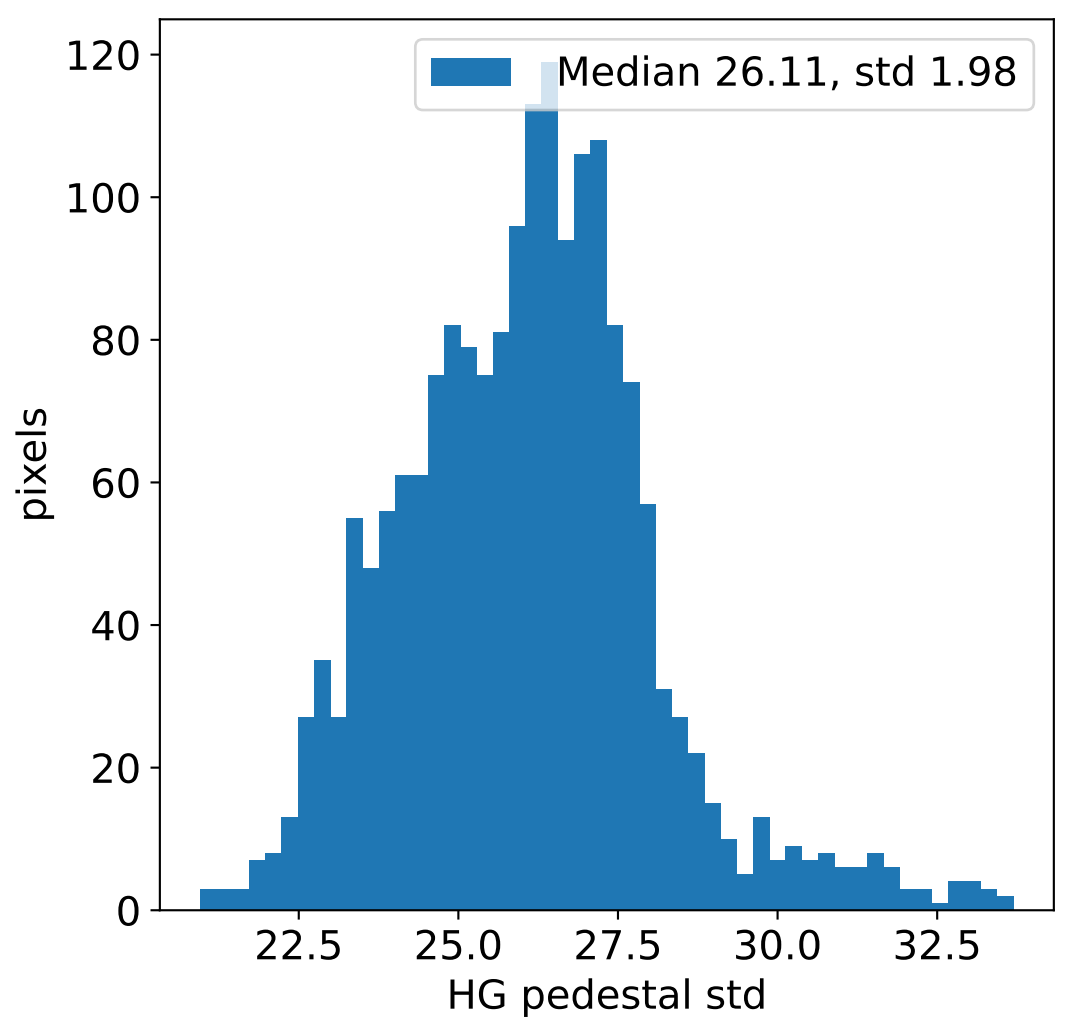

Run 20563, integration on 12 samples

Run 20563, pixel 0

Run 20563, pixel 0