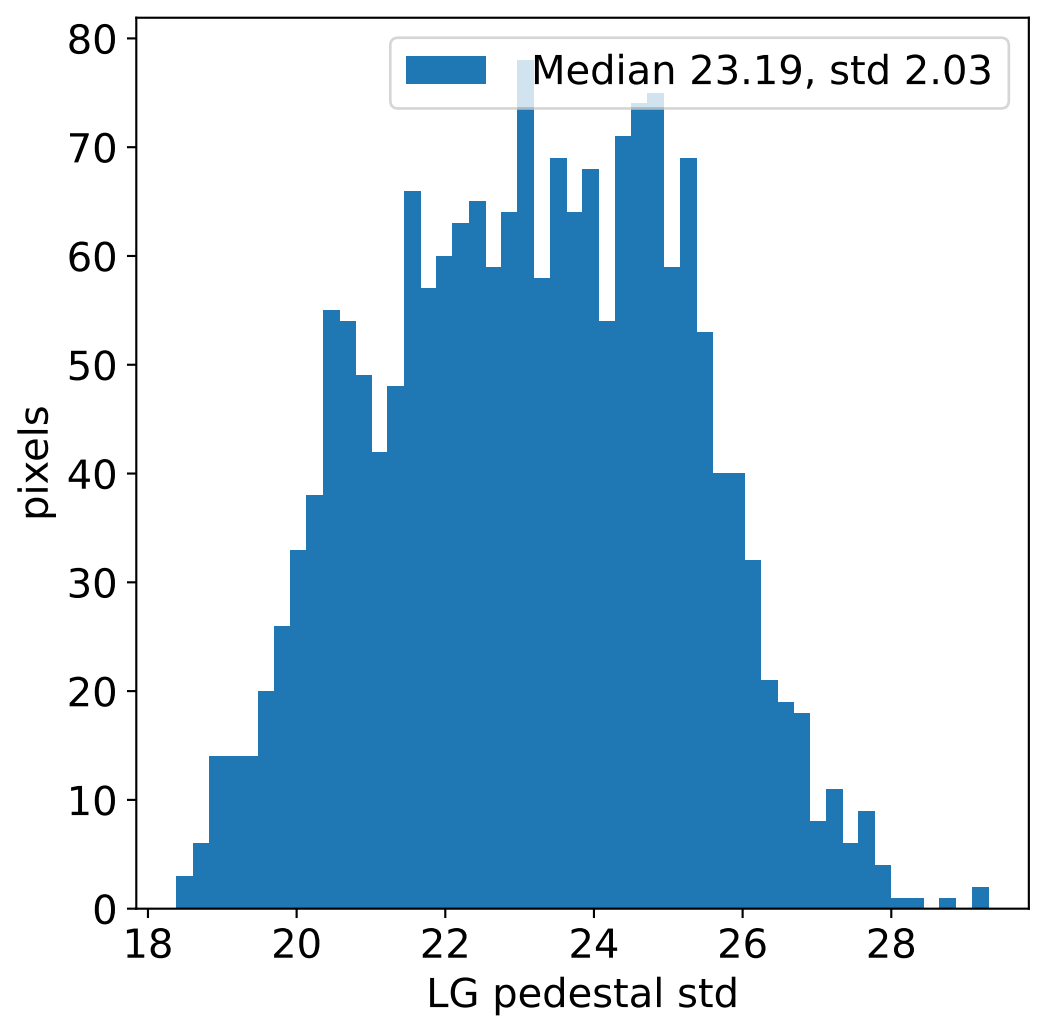

Run 20528, integration on 12 samples

Run 20528, pixel 0

Run 20528, pixel 0