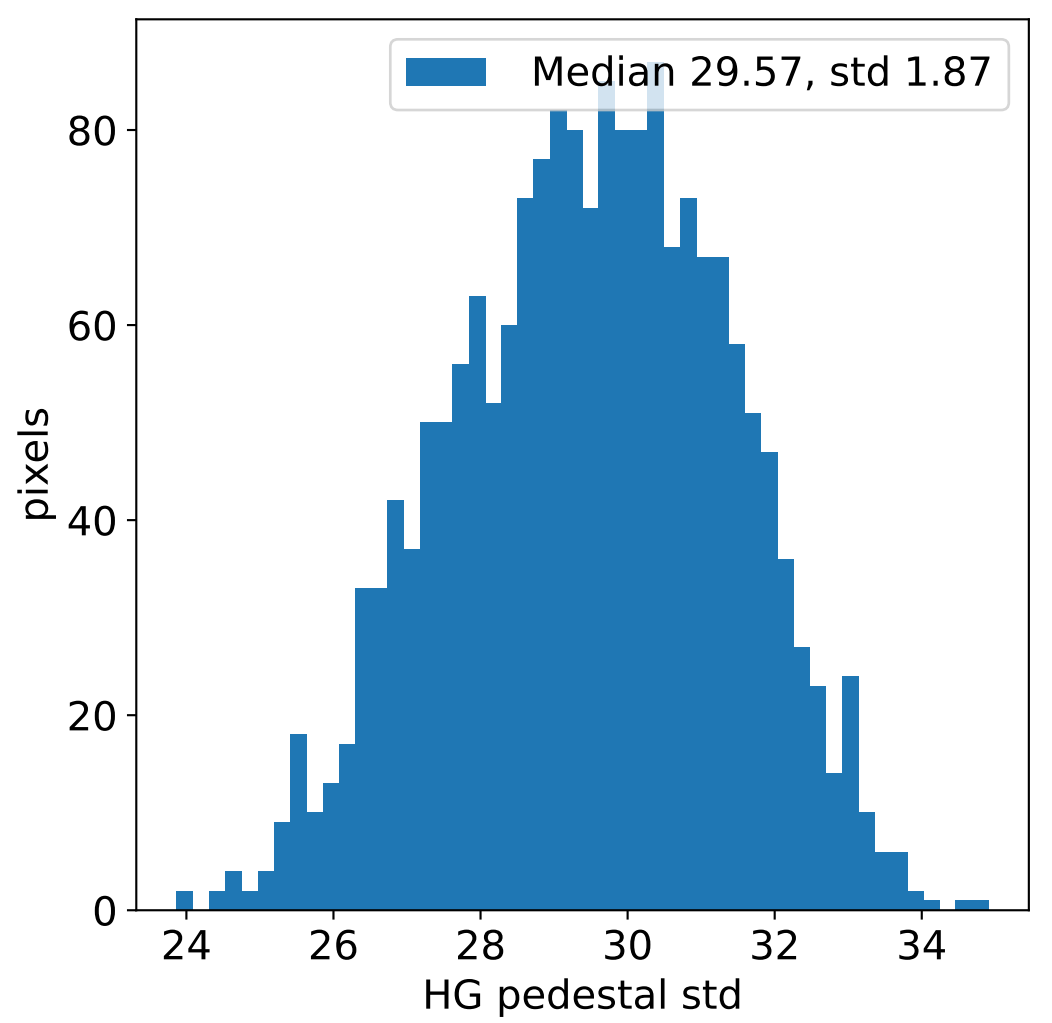

Run 20528, integration on 12 samples

Run 20528, pixel 0

Run 20528, pixel 0