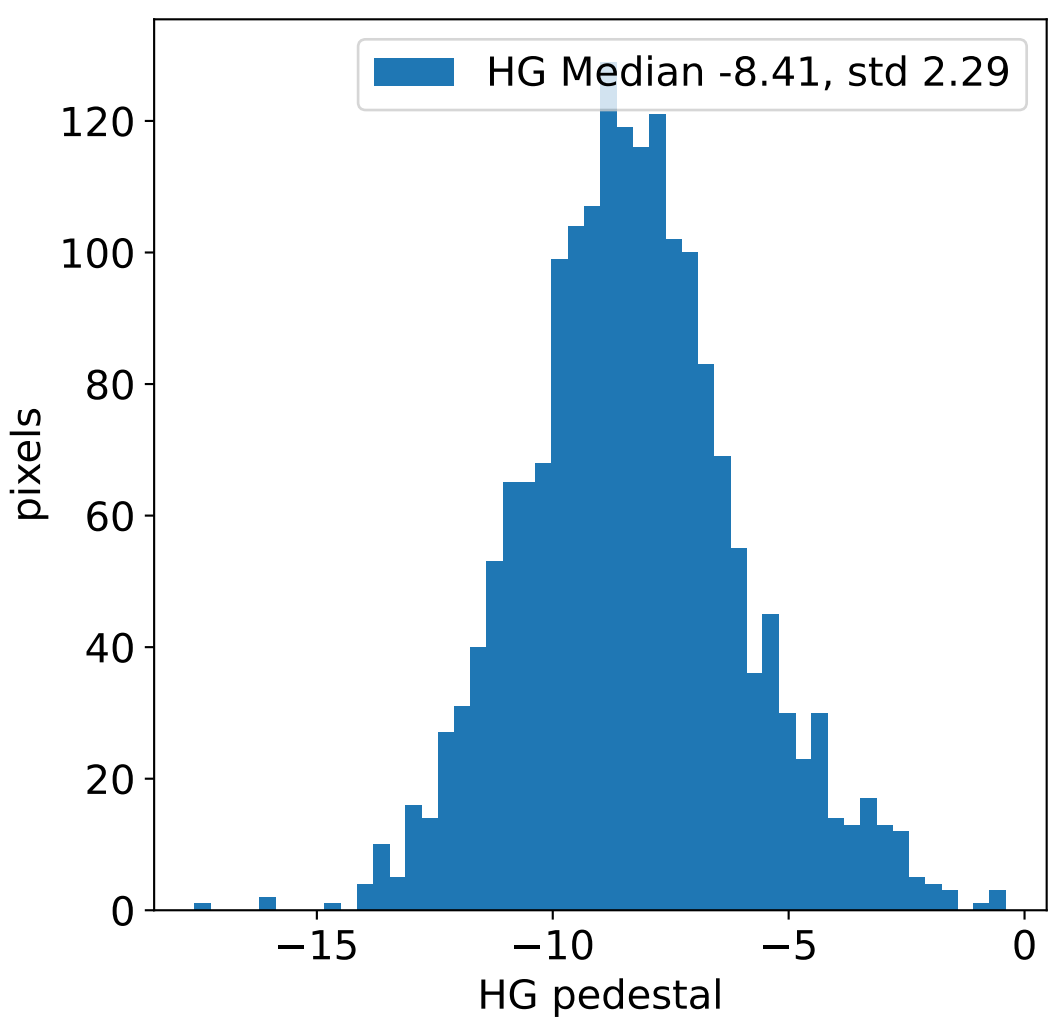

Run 20528, integration on 12 samples

Run 20528, pixel 0

Run 20528, pixel 0