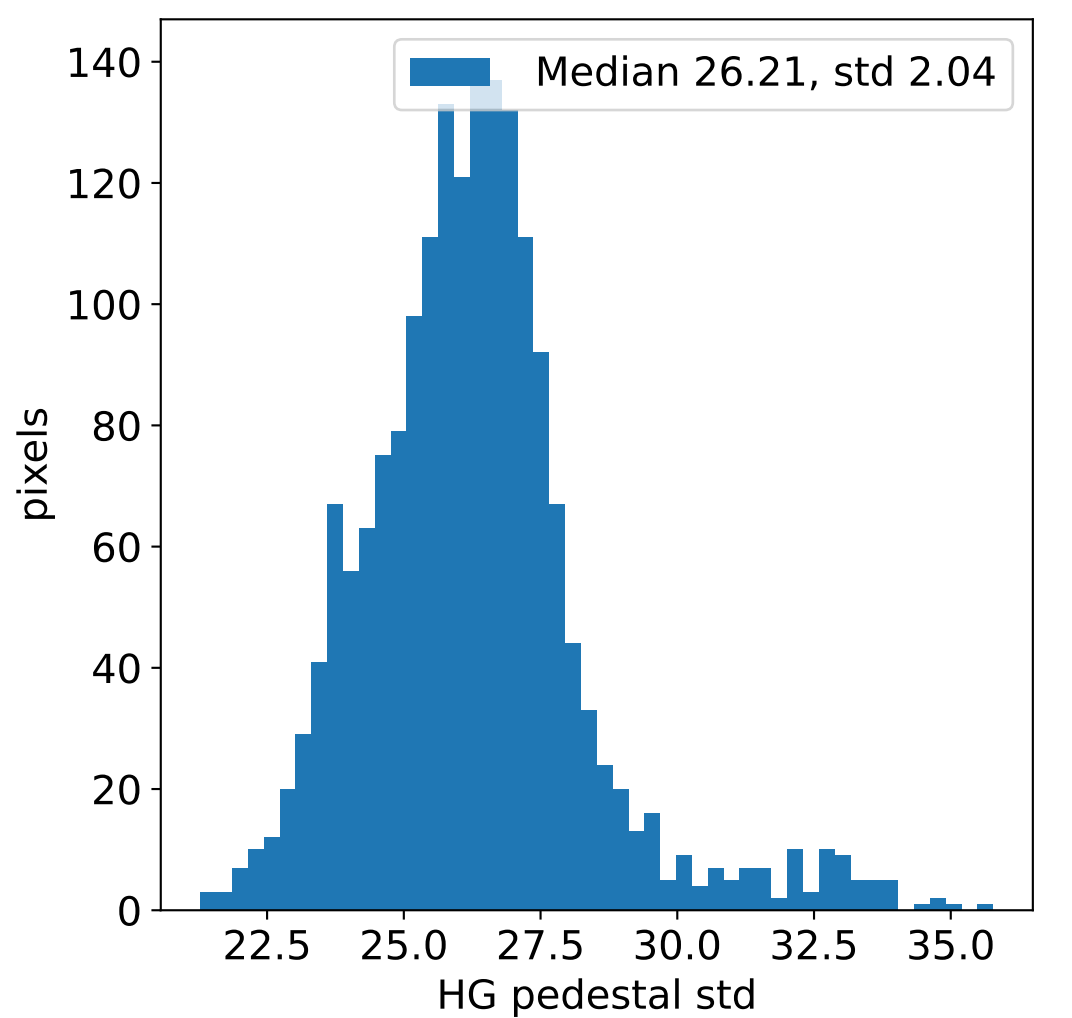

Run 20476, integration on 12 samples

Run 20476, pixel 0

Run 20476, pixel 0