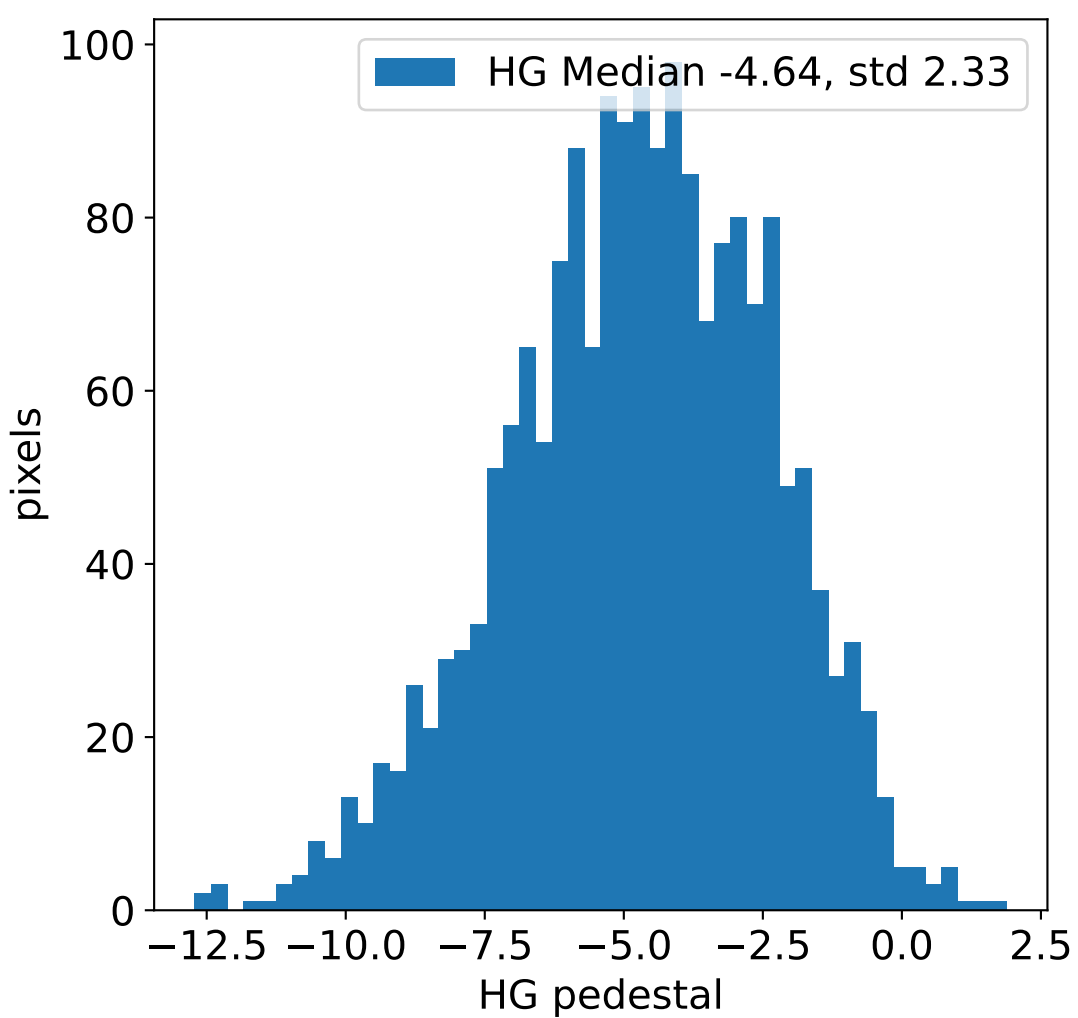

Run 20464, integration on 12 samples

Run 20464, pixel 0

Run 20464, pixel 0