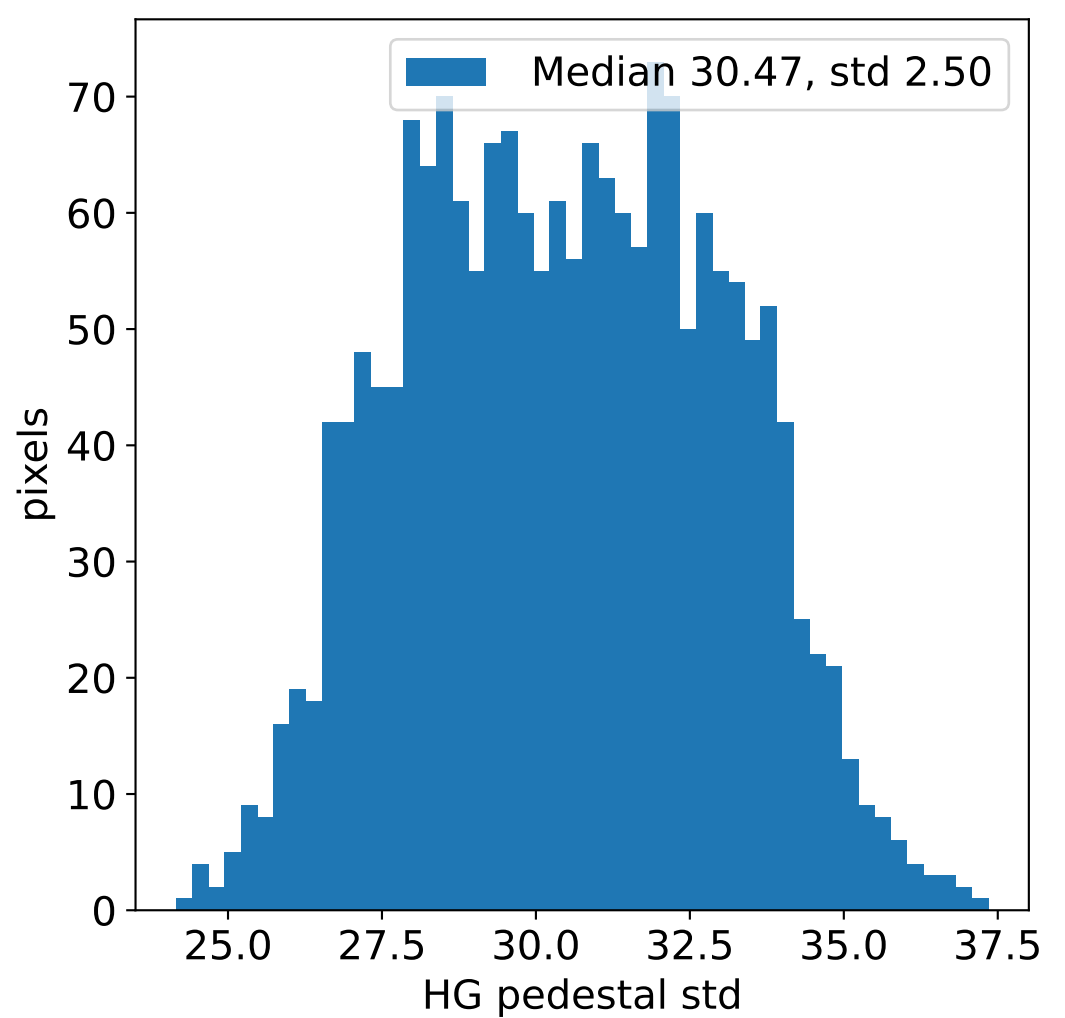

Run 20464, integration on 12 samples

Run 20464, pixel 0

Run 20464, pixel 0