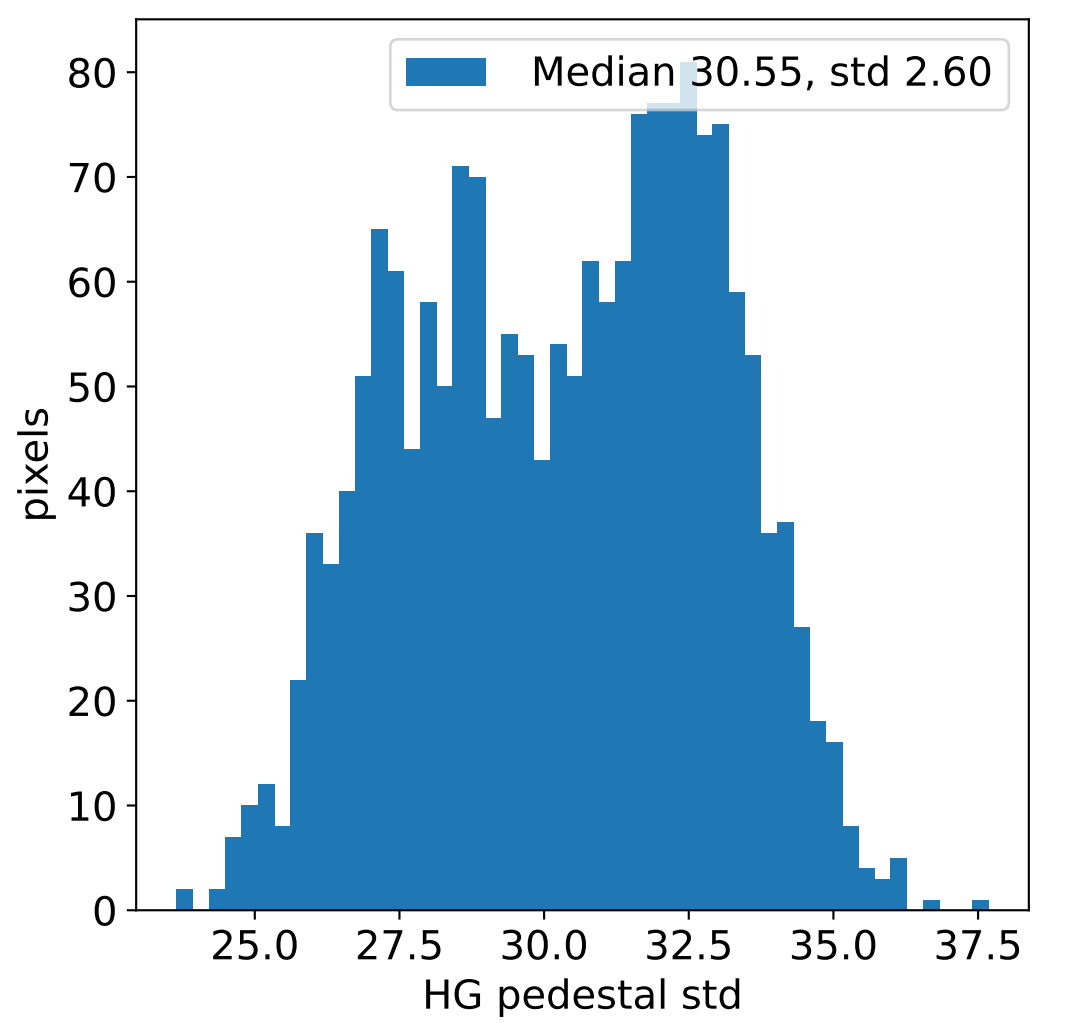

Run 20448, integration on 12 samples

Run 20448, pixel 0

Run 20448, pixel 0