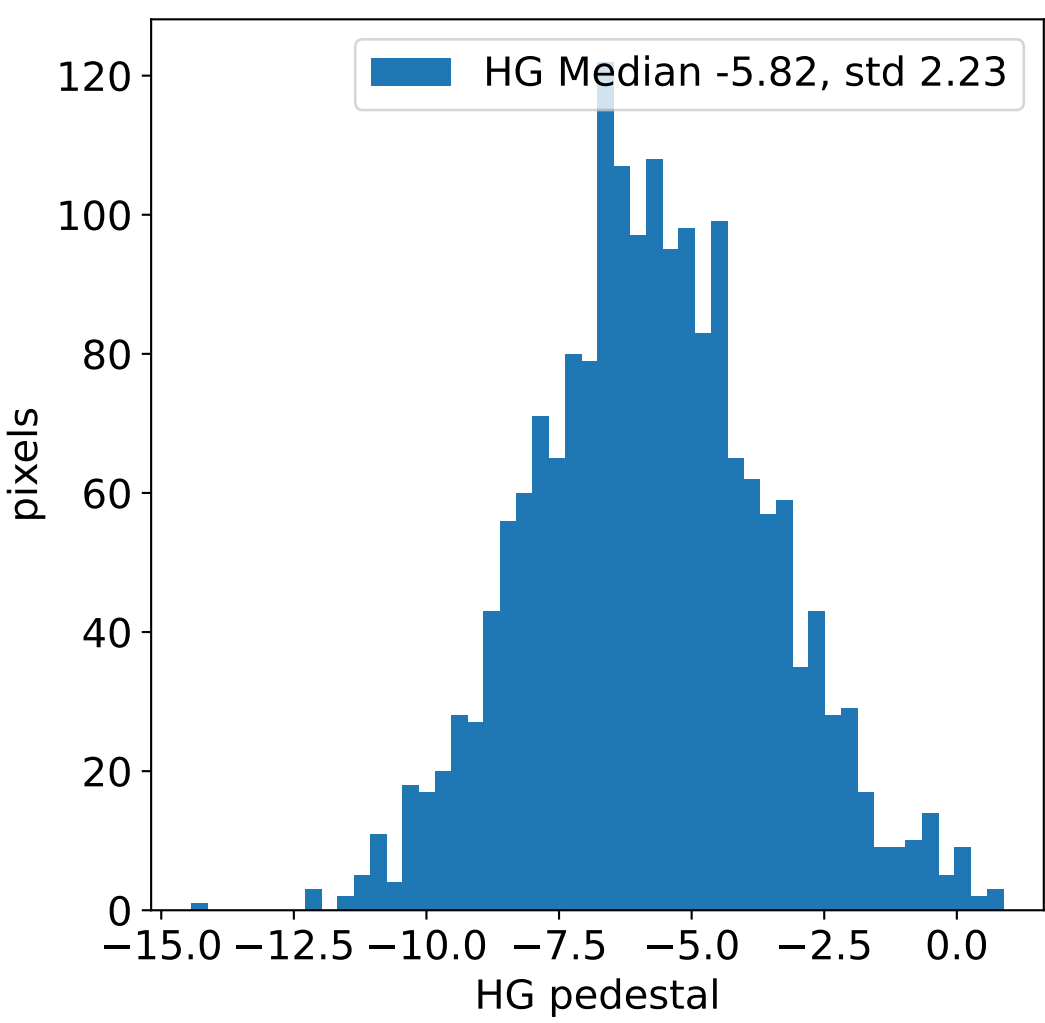

Run 20448, integration on 12 samples

Run 20448, pixel 0

Run 20448, pixel 0