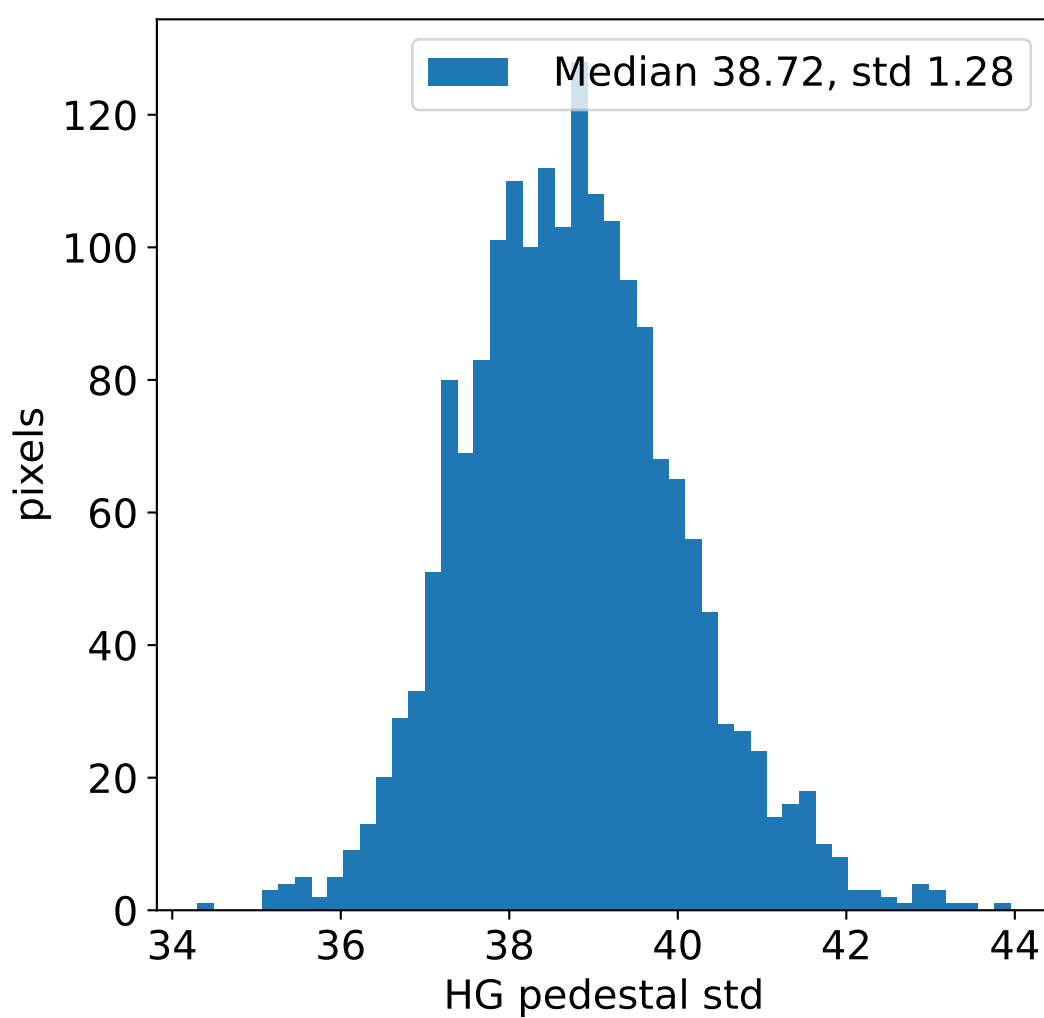

Run 8876, integration on 12 samples

Run 8876, pixel 0

Run 8876, pixel 0