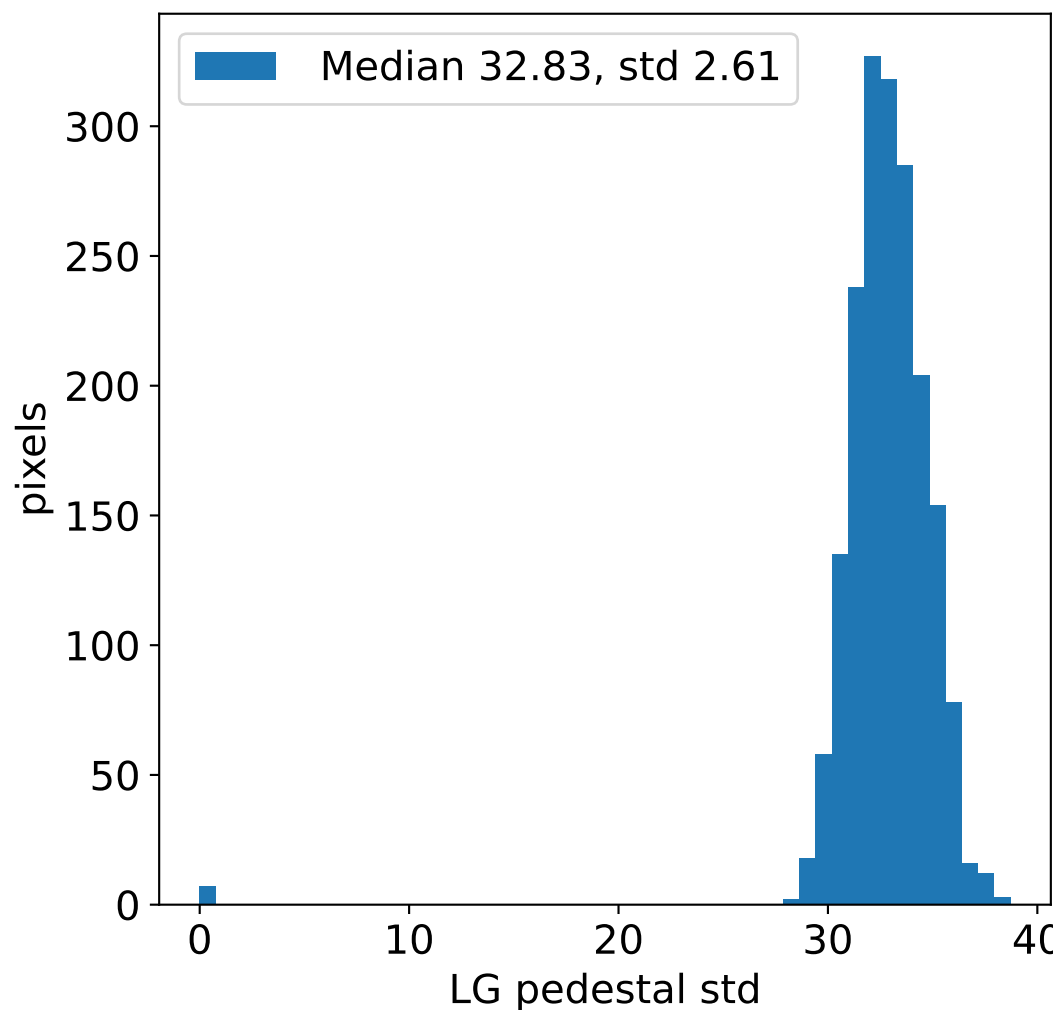

Run 7705, integration on 12 samples

HG pedestal [ADC]

LG pedestal [ADC]

HG pedestal std [ADC]

LG pedestal std [ADC]

Run 7705, pixel 0

Run 7705, pixel 0