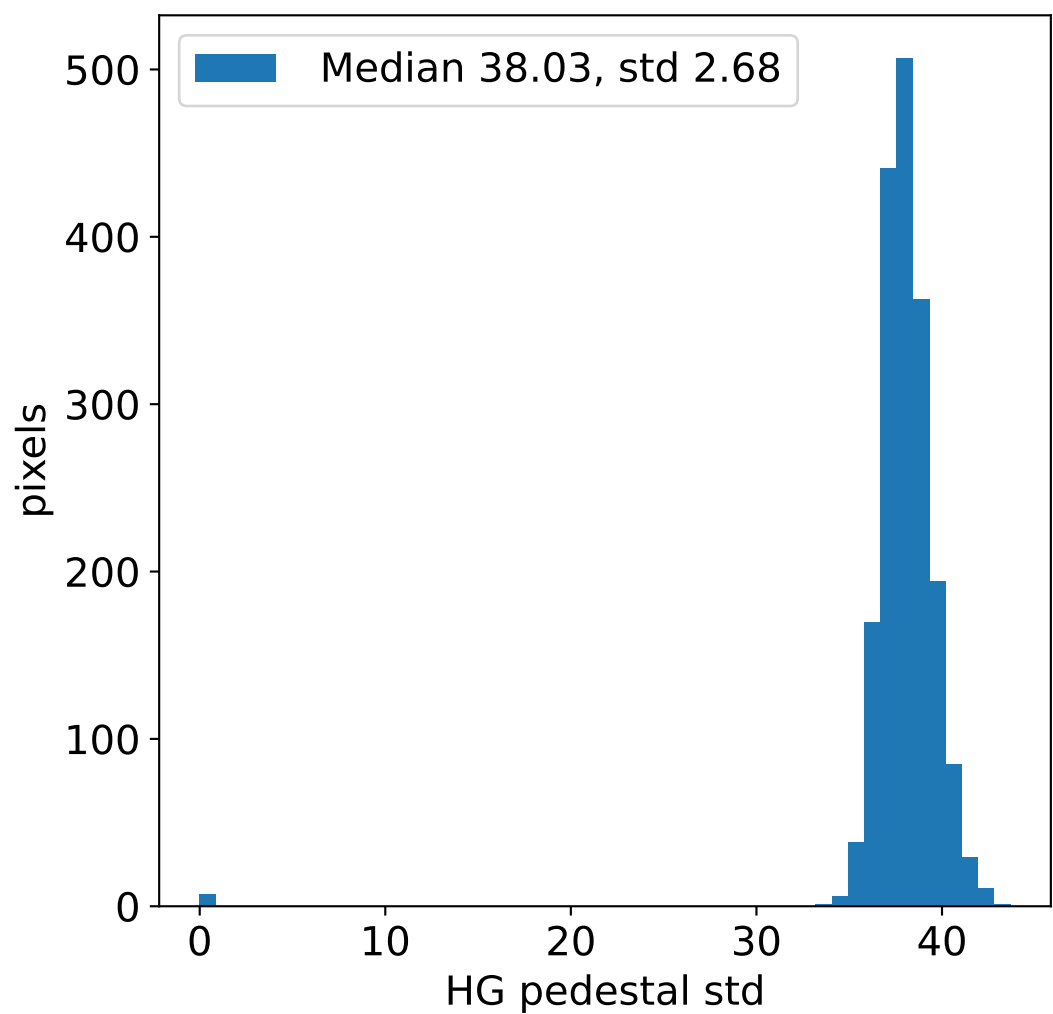

Run 7705, integration on 12 samples

HG pedestal [ADC]

LG pedestal [ADC]

HG pedestal std [ADC]

LG pedestal std [ADC]

Run 7705, pixel 0

Run 7705, pixel 0