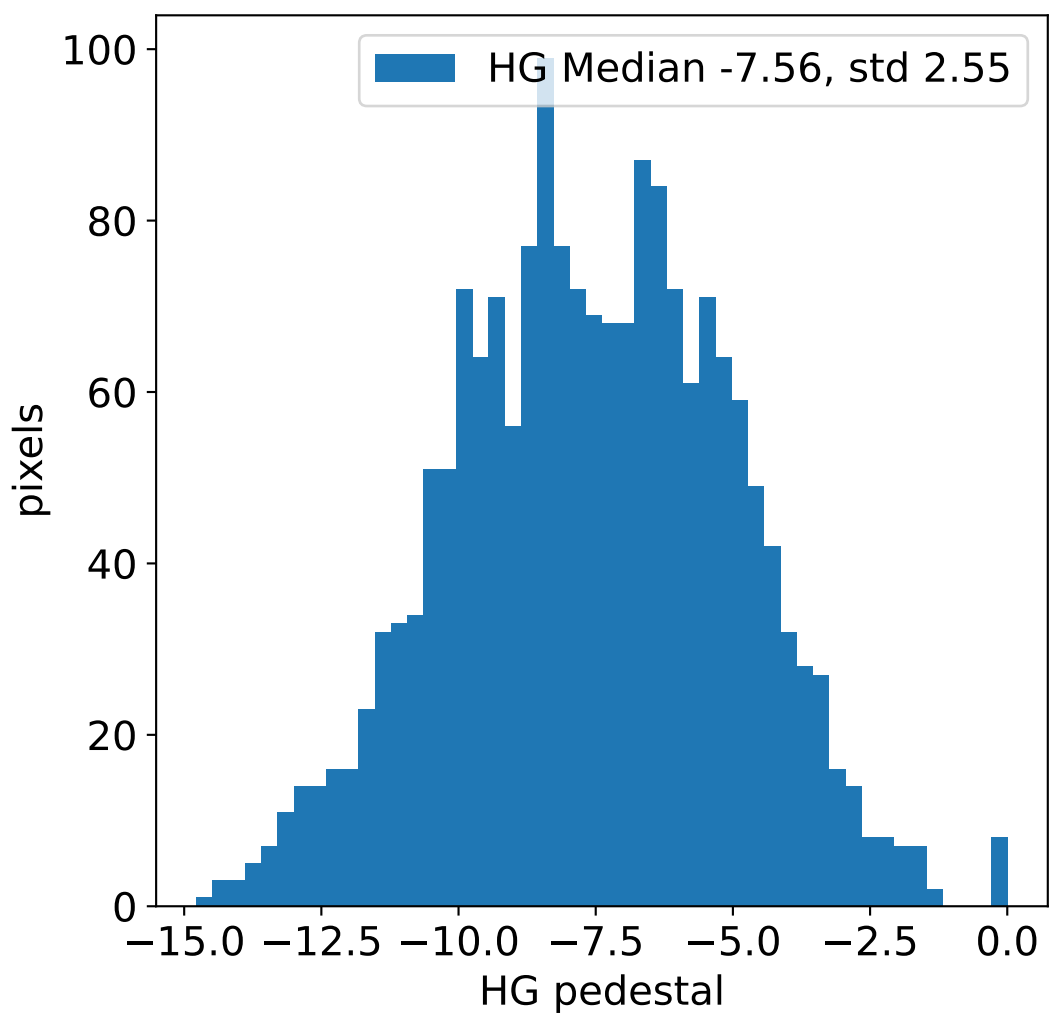

Run 7705, integration on 12 samples

HG pedestal [ADC]

LG pedestal [ADC]

HG pedestal std [ADC]

LG pedestal std [ADC]

Run 7705, pixel 0

Run 7705, pixel 0