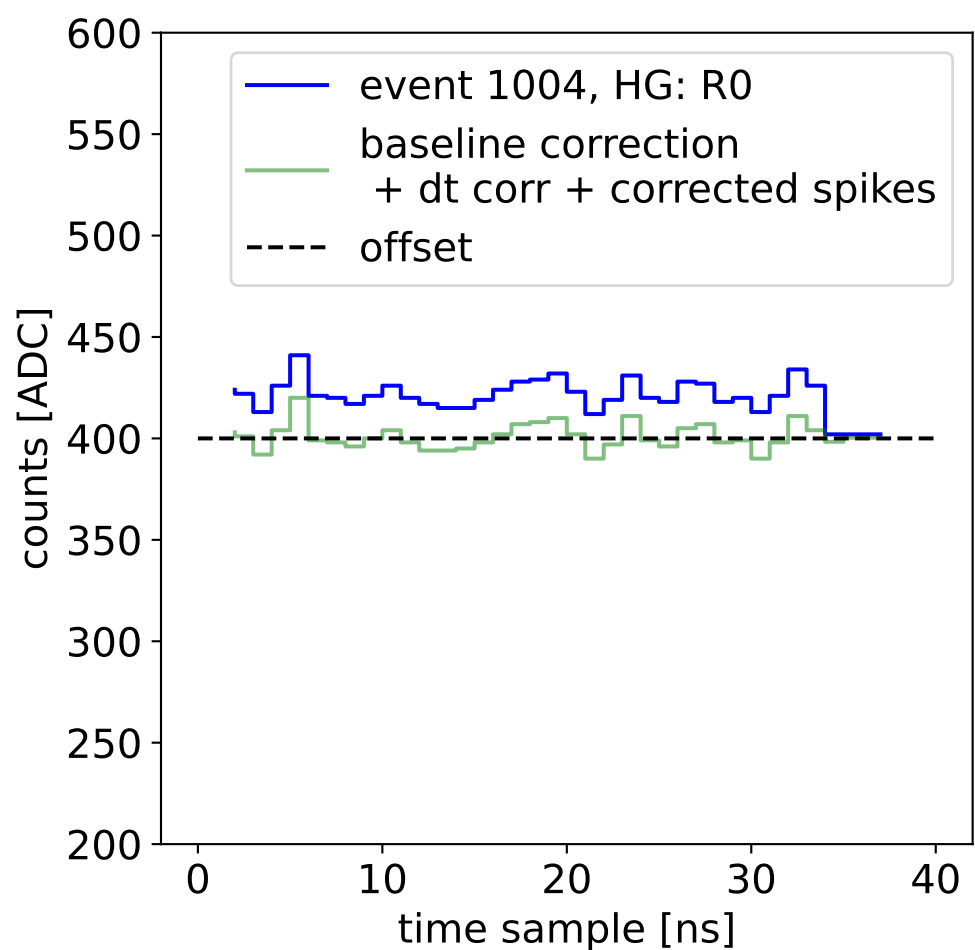

Run 7705, integration on 12 samples

HG pedestal [ADC]

LG pedestal [ADC]

HG pedestal std [ADC]

LG pedestal std [ADC]

Run 7705, pixel 0

Run 7705, pixel 0