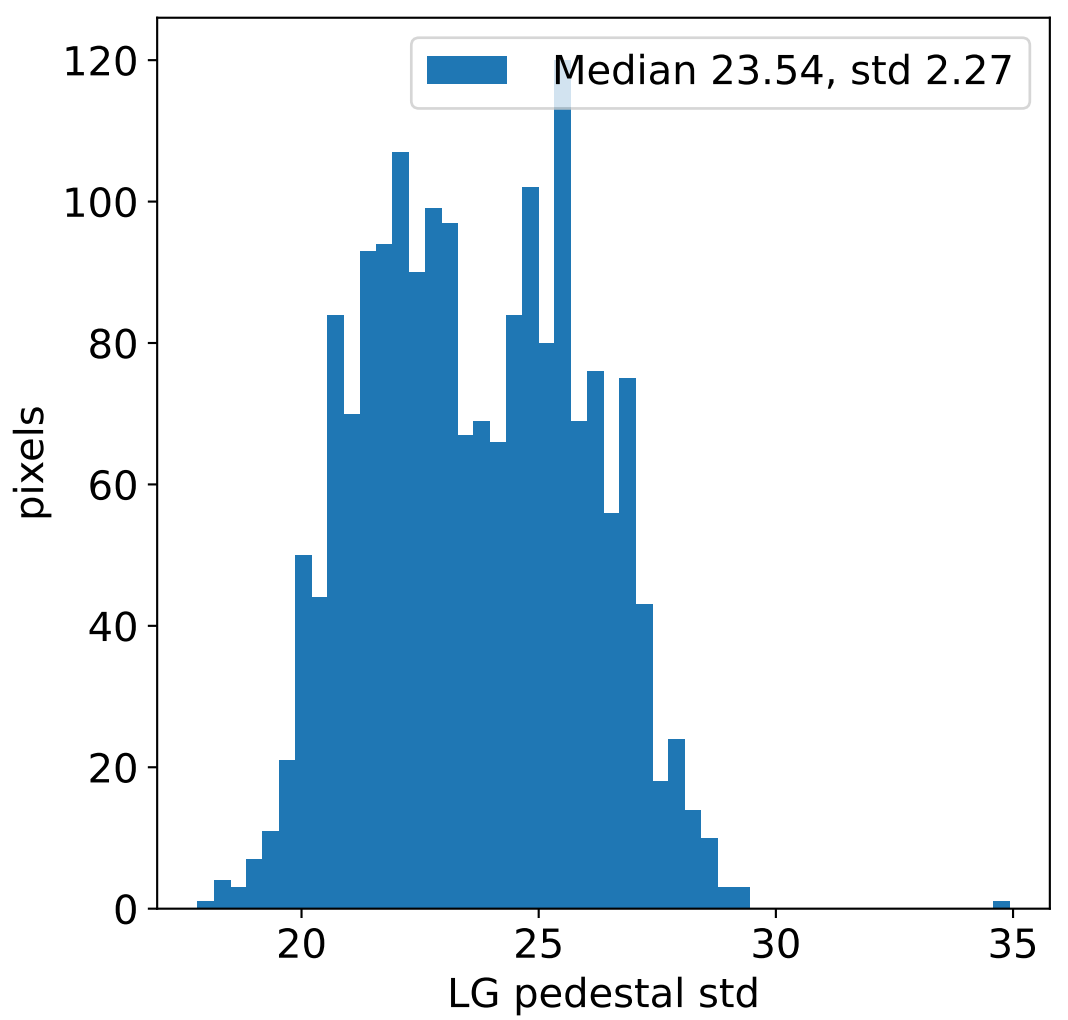

Run 7272, integration on 12 samples

Run 7272, pixel 0

Run 7272, pixel 0