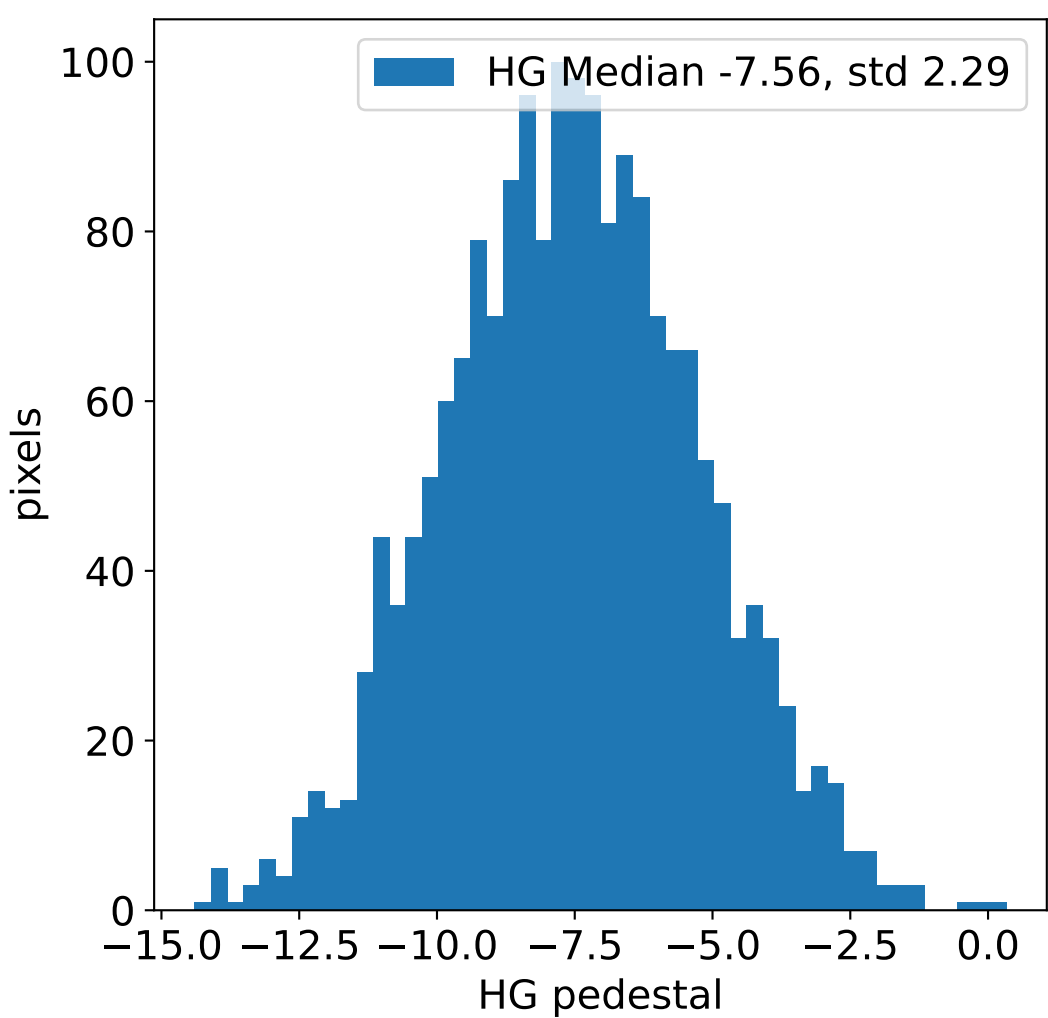

Run 7272, integration on 12 samples

Run 7272, pixel 0

Run 7272, pixel 0