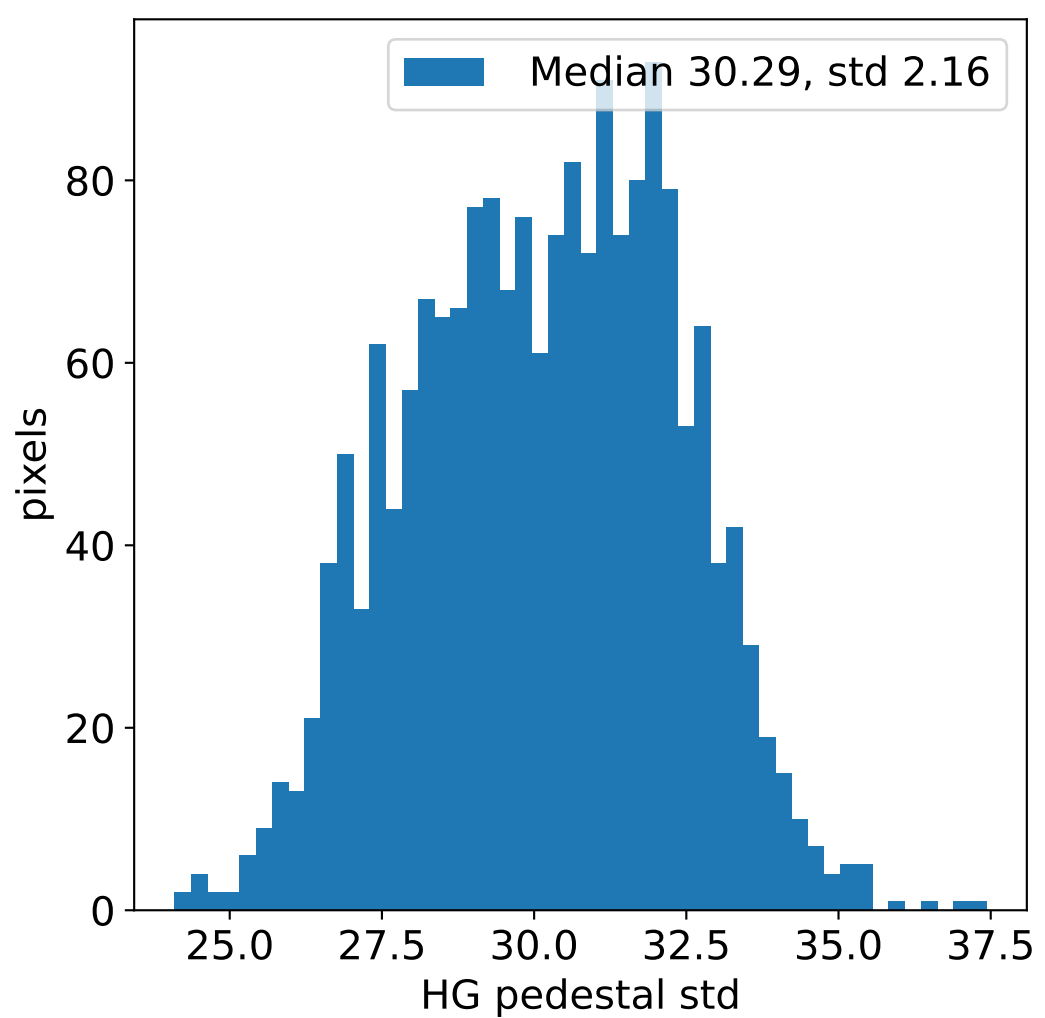

Run 7272, integration on 12 samples

Run 7272, pixel 0

Run 7272, pixel 0