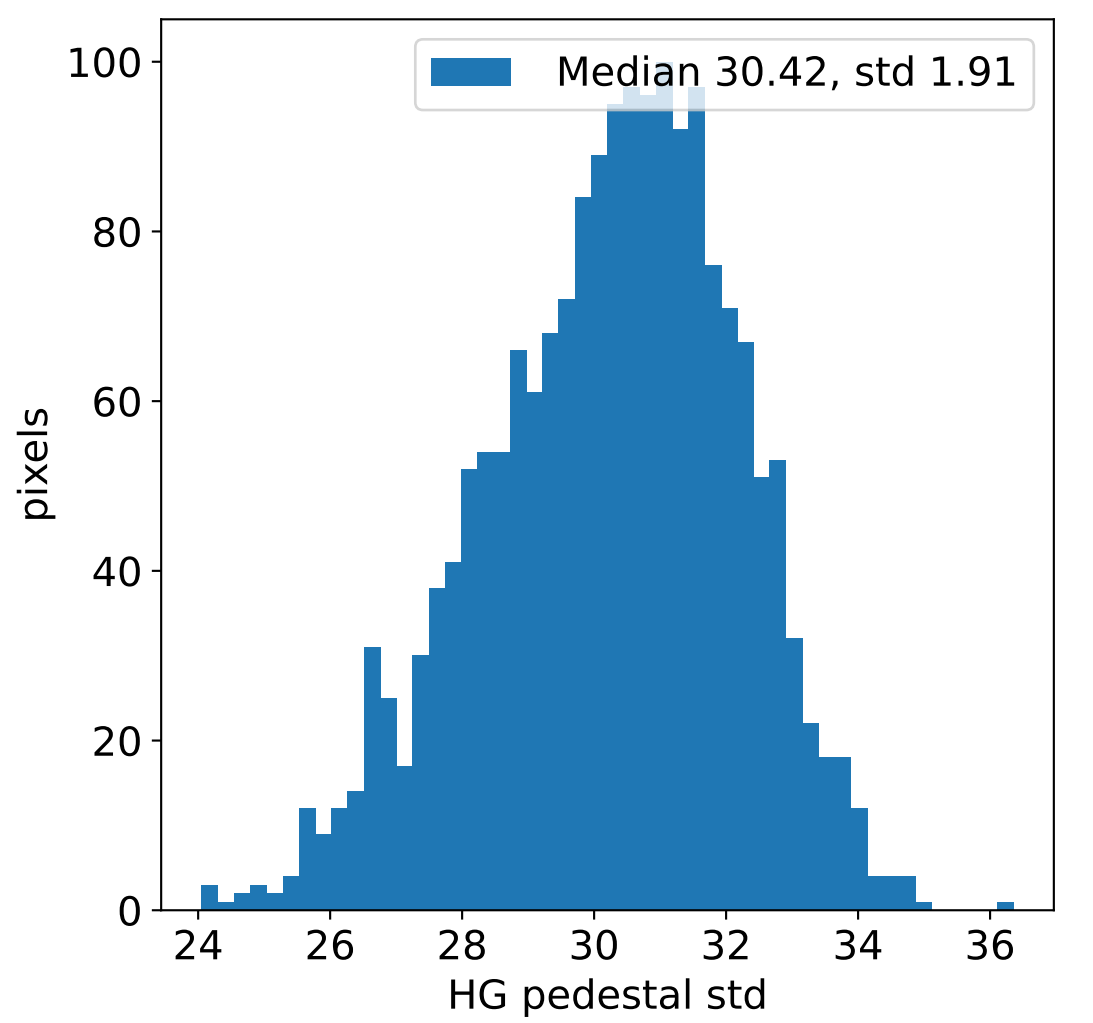

# Run 7225, integration on 12 samples

# Run 7225, pixel 0