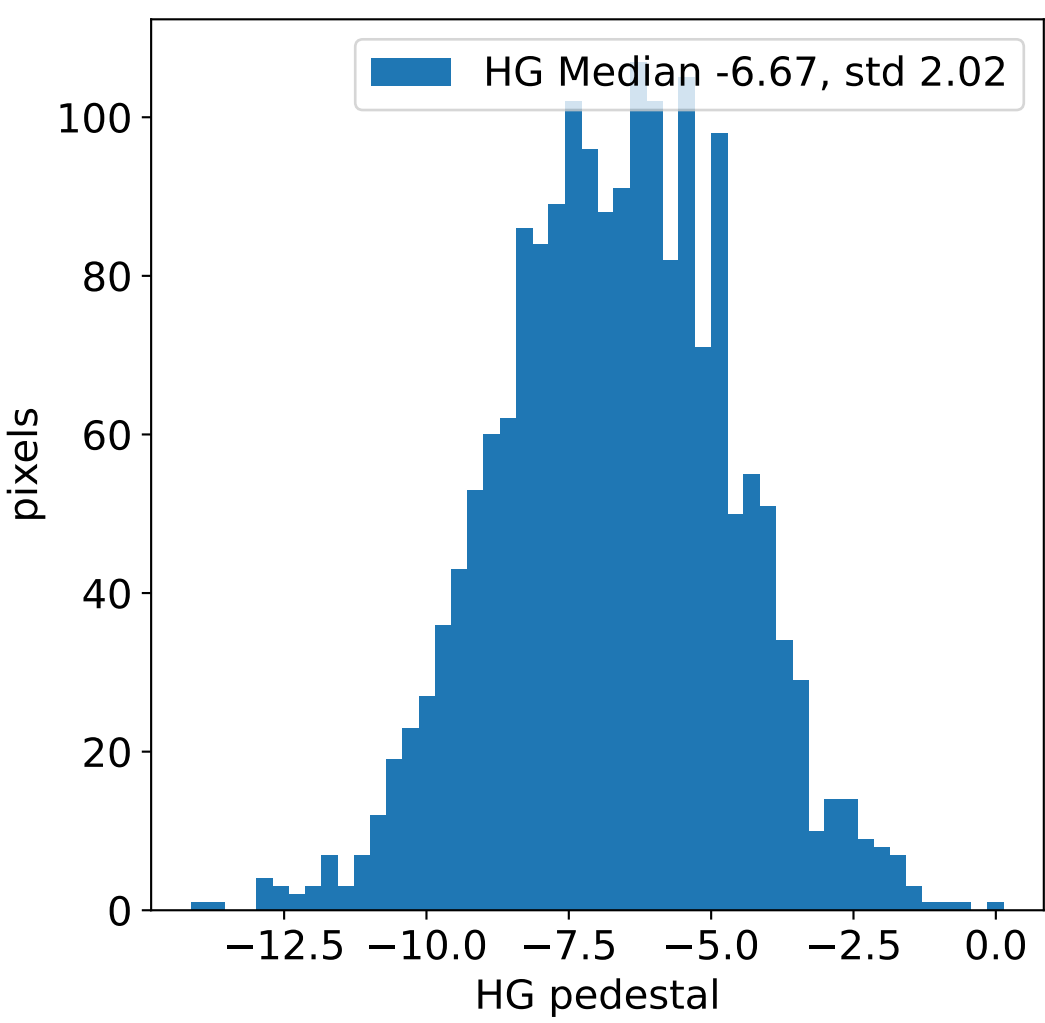

# Run 7225, integration on 12 samples

# Run 7225, pixel 0