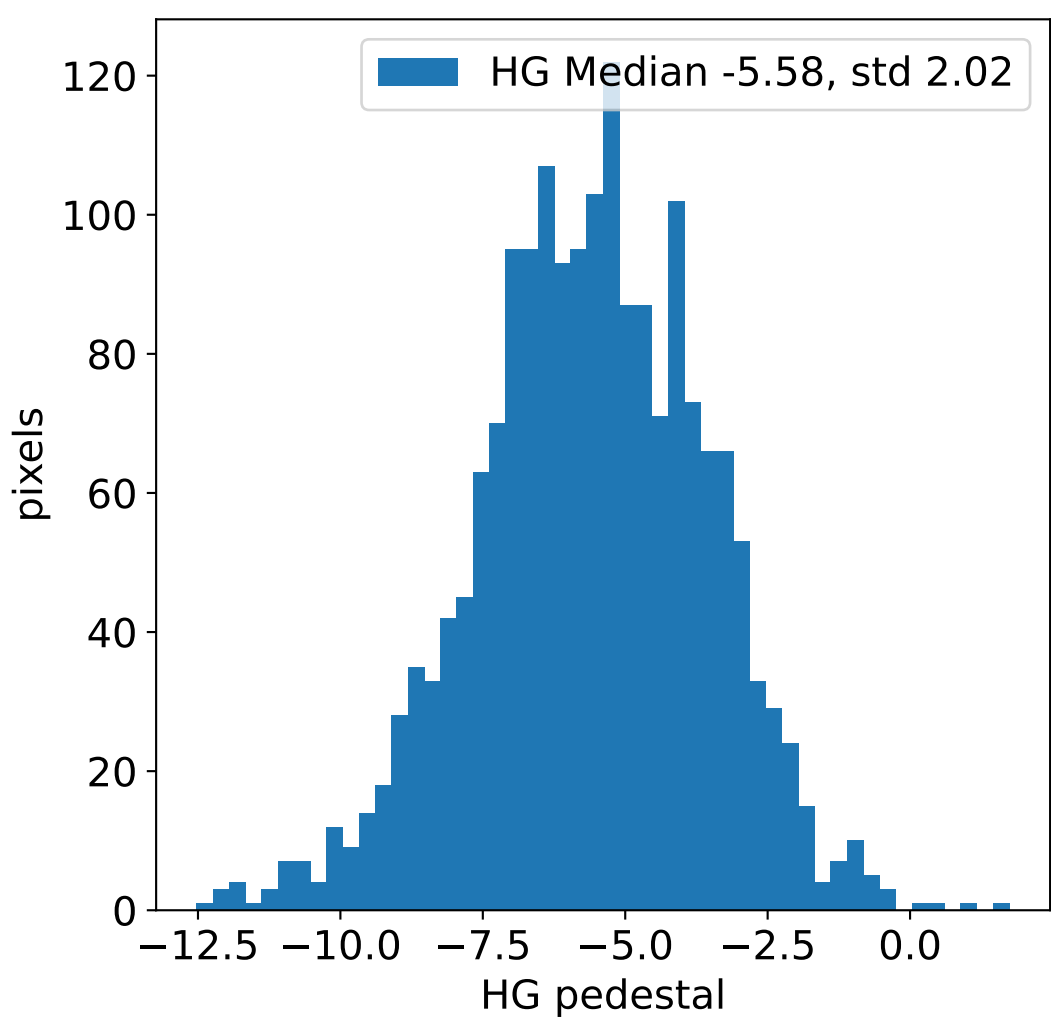

# Run 7193, integration on 12 samples

# Run 7193, pixel 0