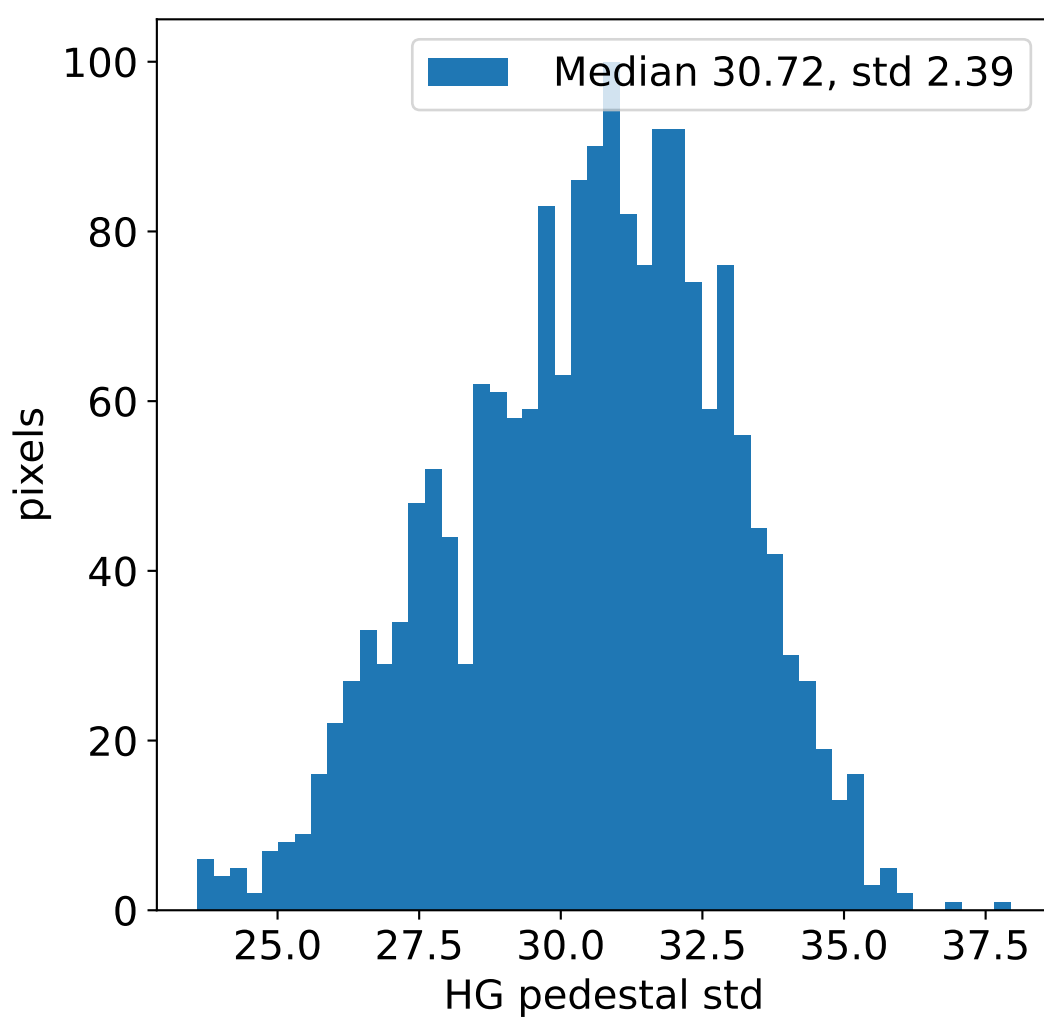

# Run 7193, integration on 12 samples

# Run 7193, pixel 0