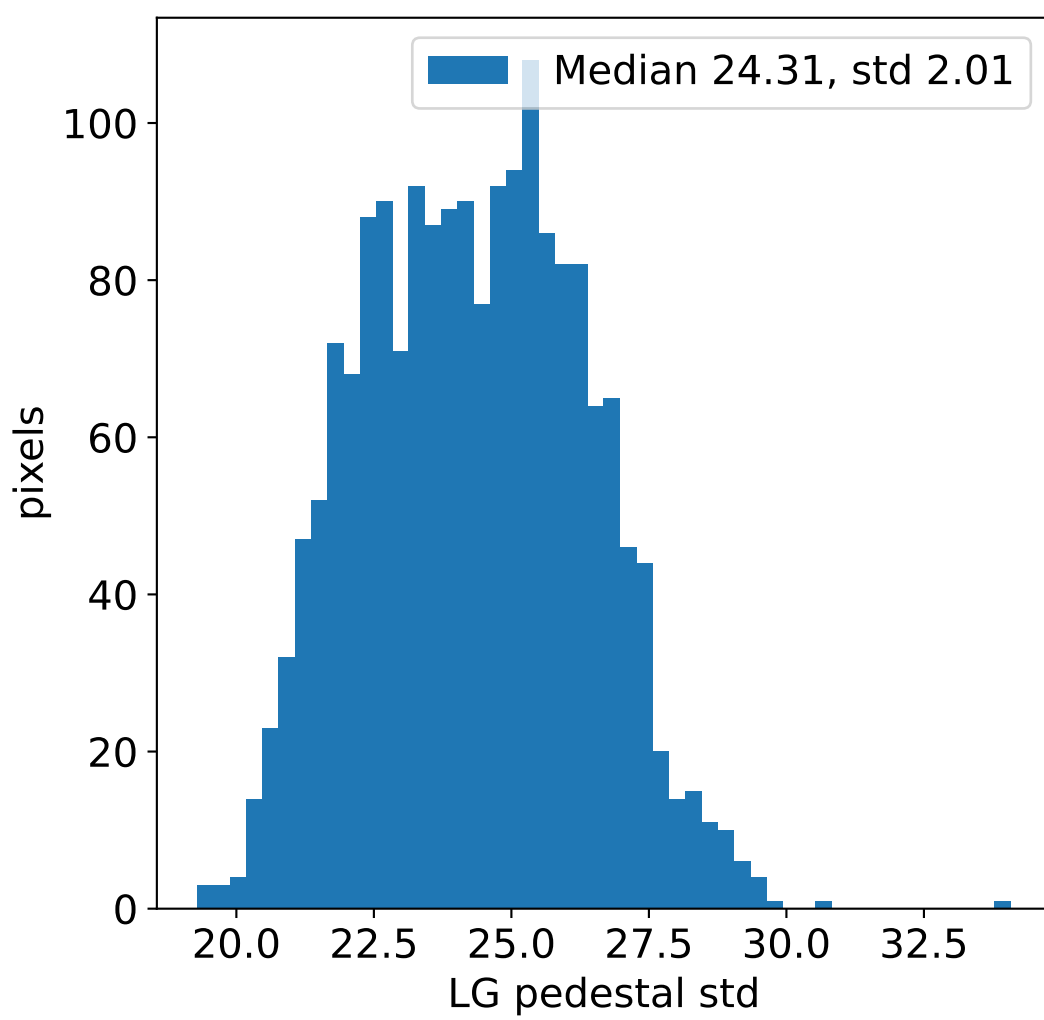

Run 7131, integration on 12 samples

HG pedestal [ADC]

LG pedestal [ADC]

HG pedestal std [ADC]

LG pedestal std [ADC]

Run 7131, pixel 0

Run 7131, pixel 0