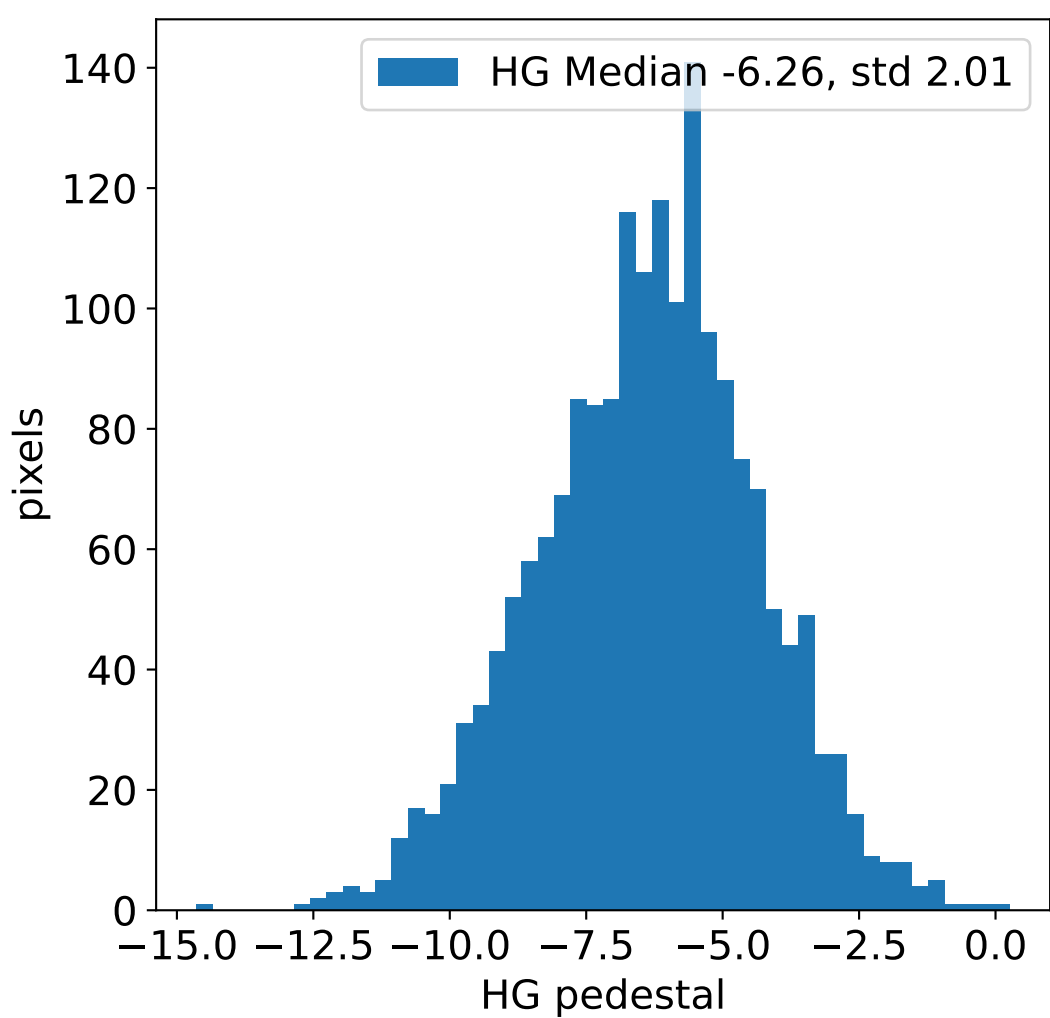

Run 7131, integration on 12 samples

HG pedestal [ADC]

LG pedestal [ADC]

HG pedestal std [ADC]

LG pedestal std [ADC]

Run 7131, pixel 0

Run 7131, pixel 0