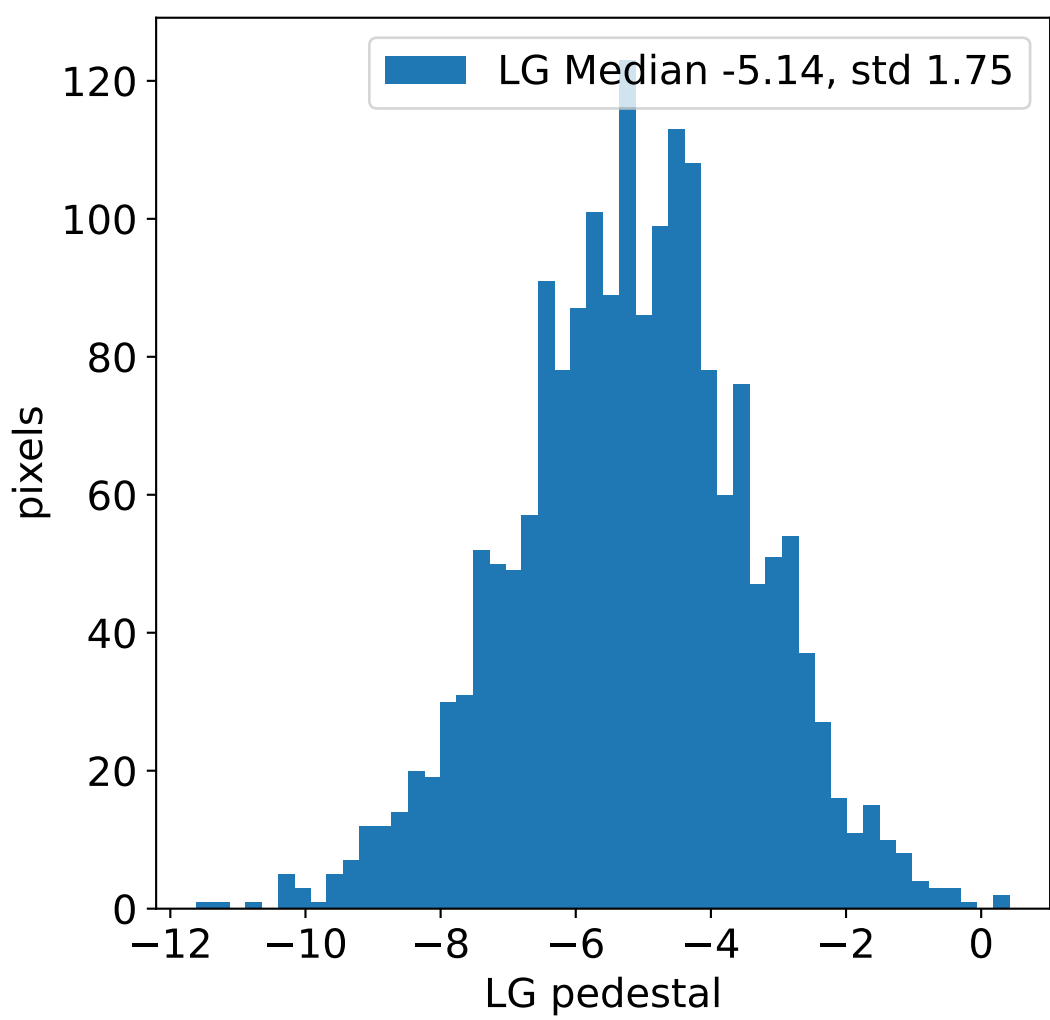

Run 7131, integration on 12 samples

HG pedestal [ADC]

LG pedestal [ADC]

HG pedestal std [ADC]

LG pedestal std [ADC]

Run 7131, pixel 0

Run 7131, pixel 0