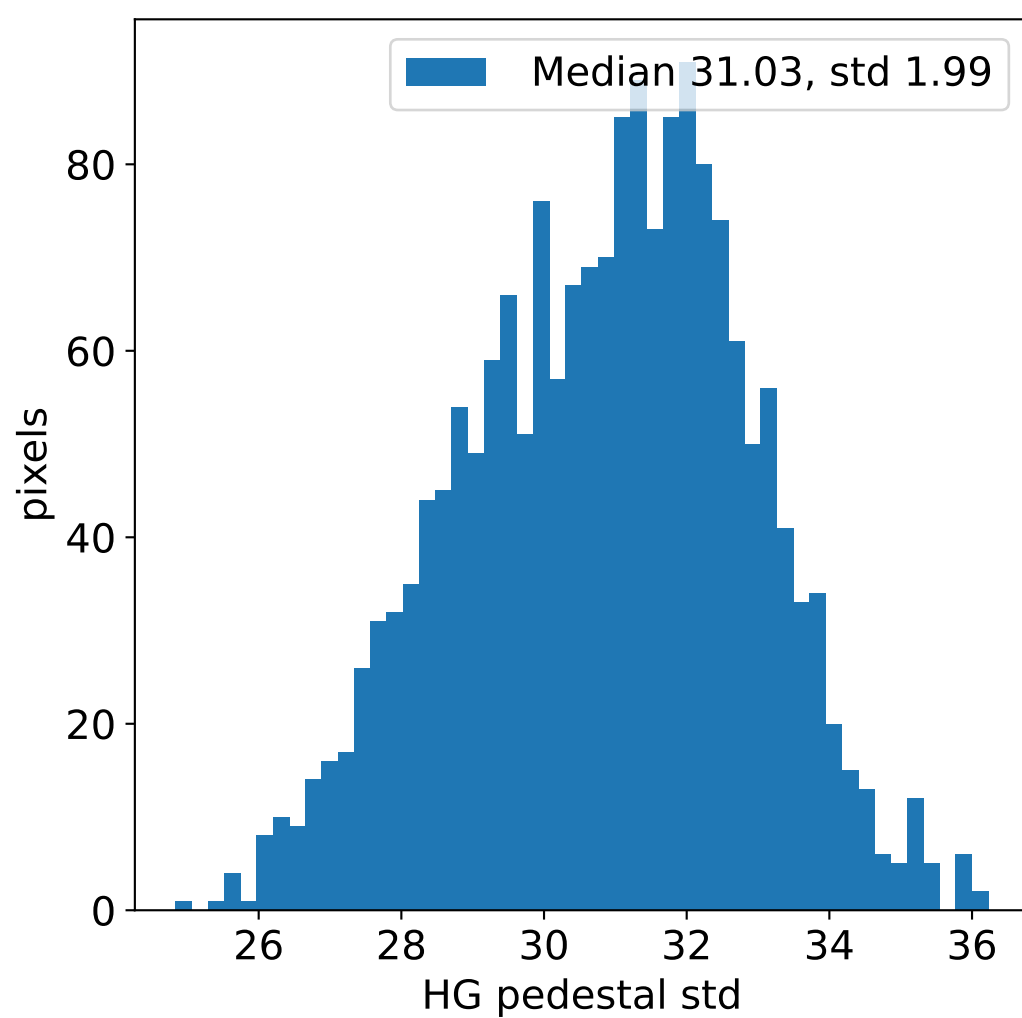

Run 7131, integration on 12 samples

HG pedestal [ADC]

LG pedestal [ADC]

HG pedestal std [ADC]

LG pedestal std [ADC]

Run 7131, pixel 0

Run 7131, pixel 0