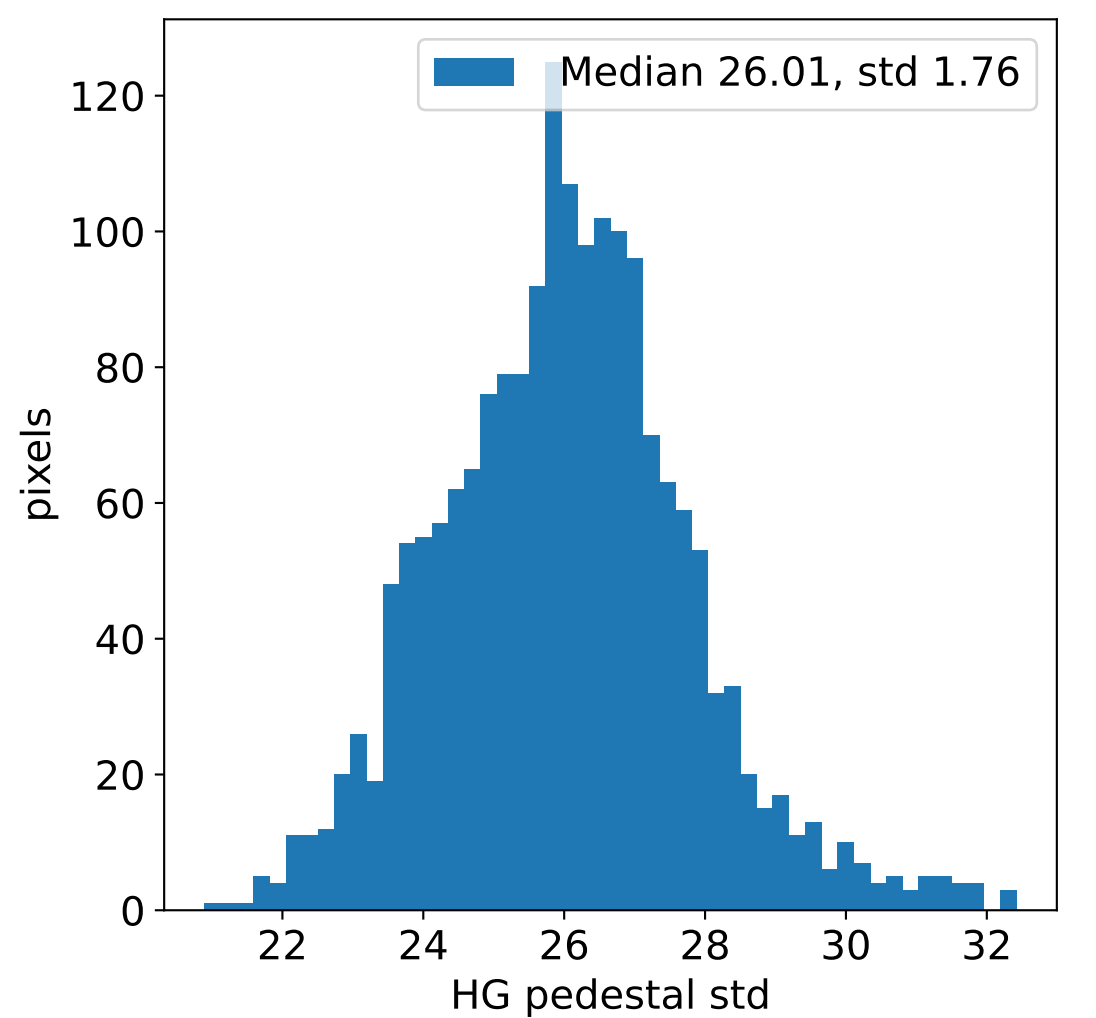

Run 7094, integration on 12 samples

Run 7094, pixel 0

Run 7094, pixel 0