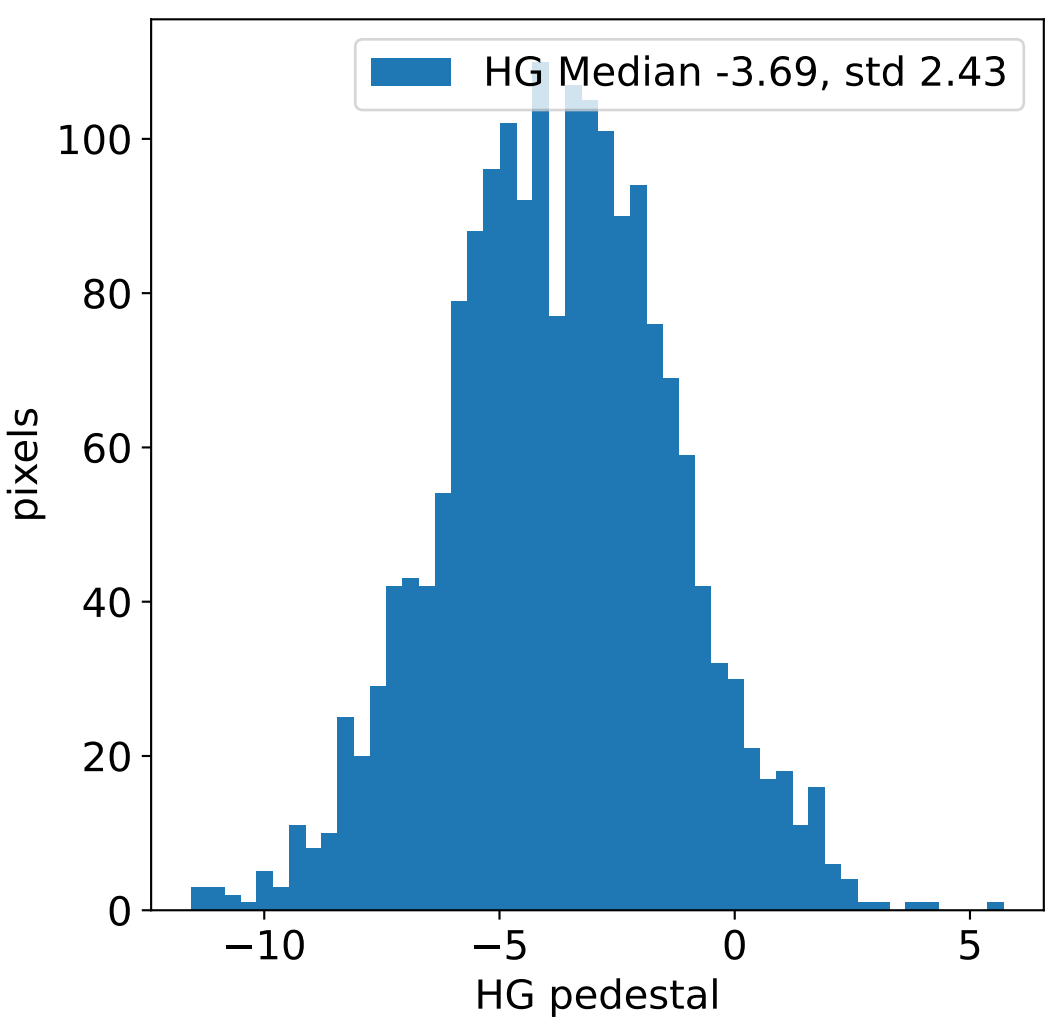

Run 7094, integration on 12 samples

Run 7094, pixel 0

Run 7094, pixel 0