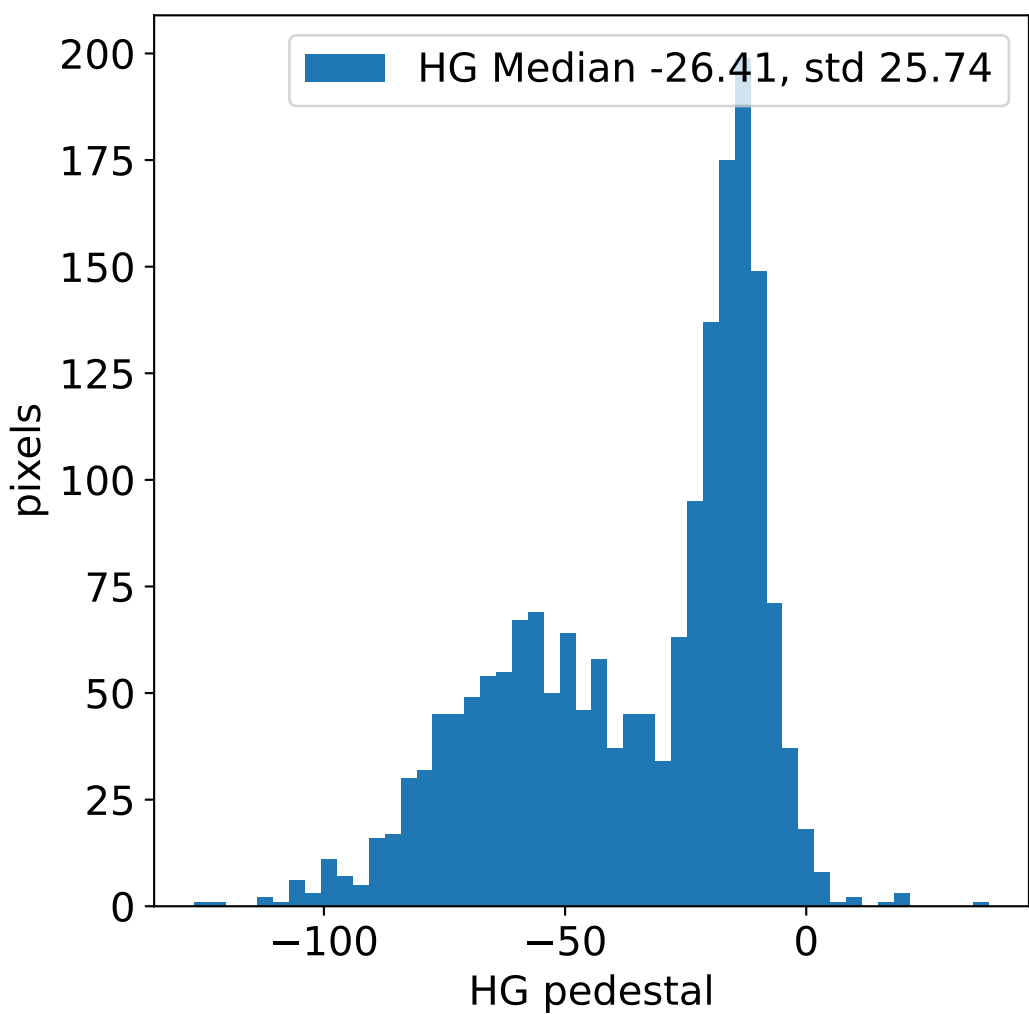

Run 6283, integration on 12 samples

Run 6283, pixel 0

Run 6283, pixel 0