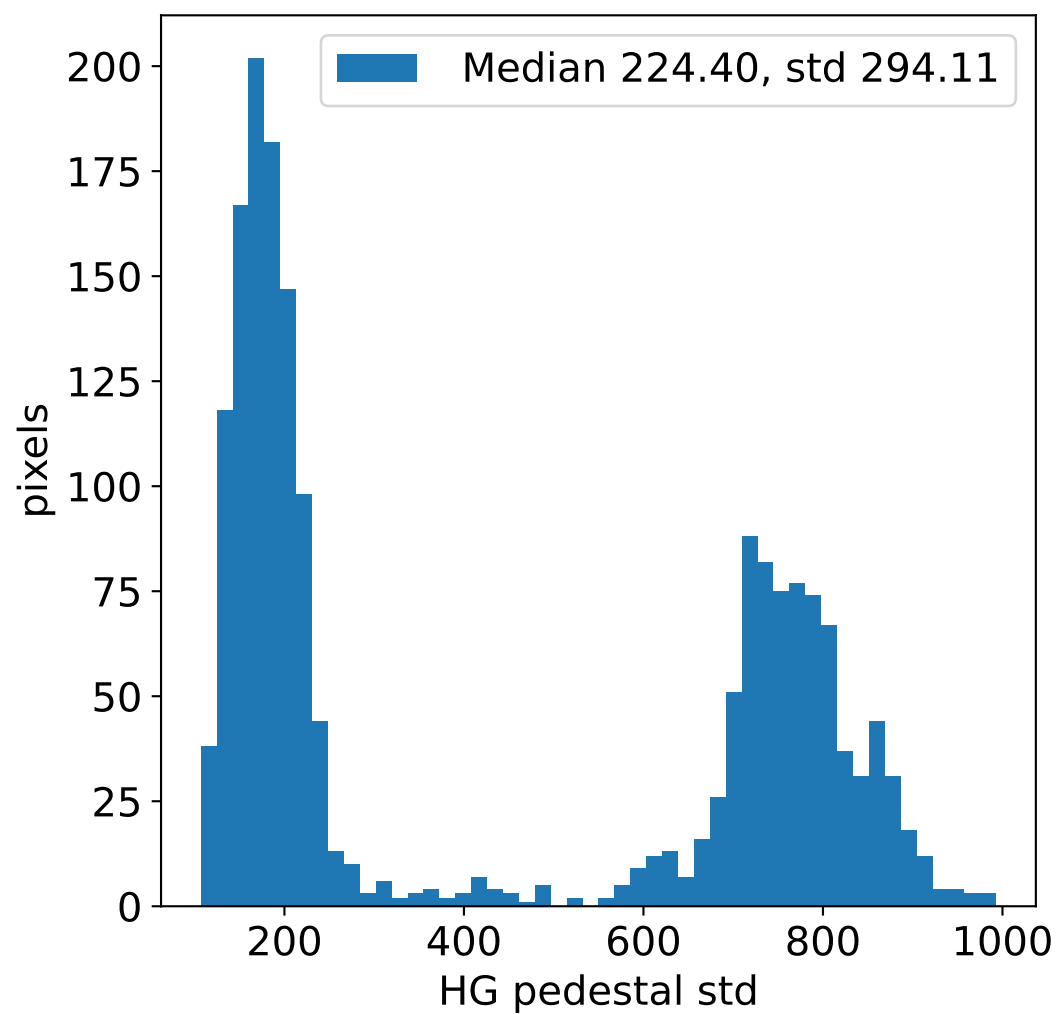

Run 6283, integration on 12 samples

Run 6283, pixel 0

Run 6283, pixel 0