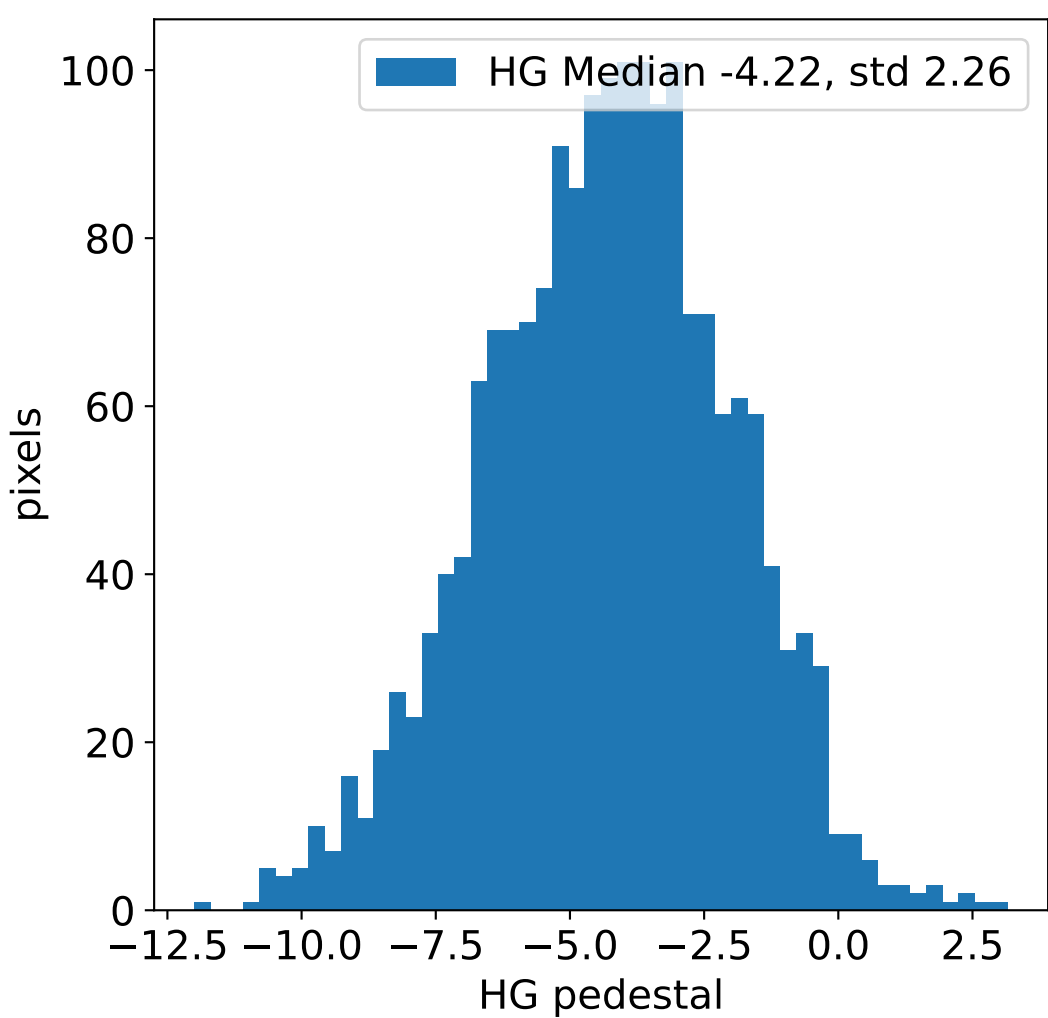

Run 6074, integration on 12 samples

Run 6074, pixel 0

Run 6074, pixel 0