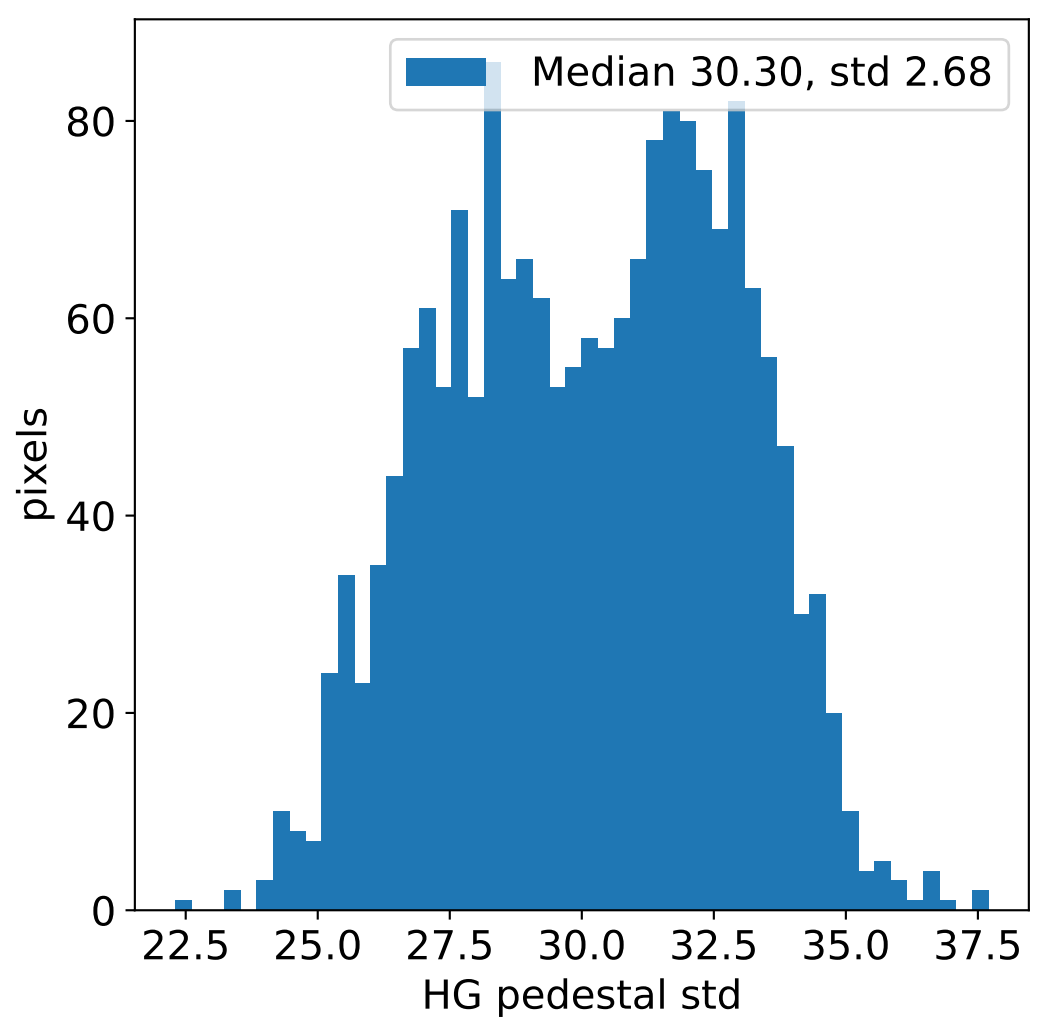

Run 6074, integration on 12 samples

Run 6074, pixel 0

Run 6074, pixel 0