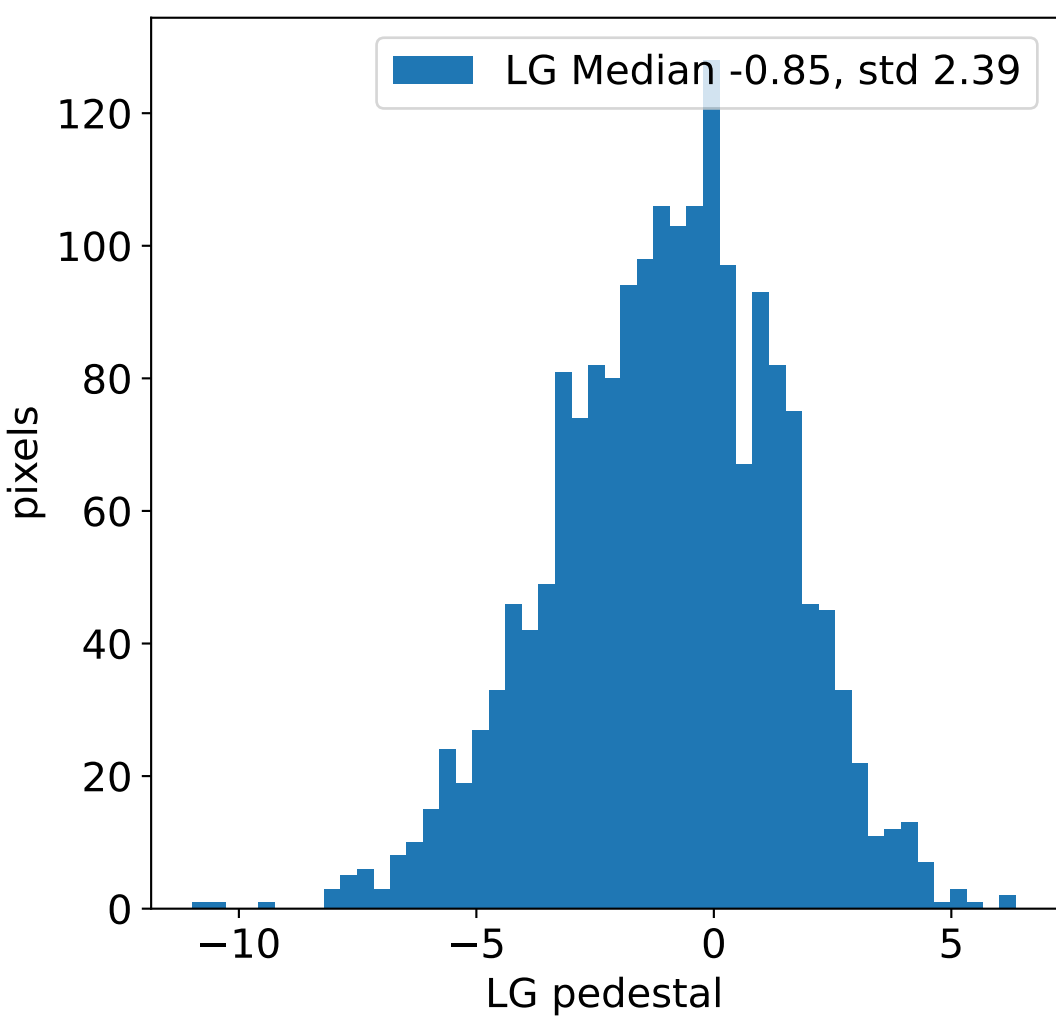

Run 6055, integration on 12 samples

HG pedestal [ADC]

LG pedestal [ADC]

HG pedestal std [ADC]

LG pedestal std [ADC]

Run 6055, pixel 0

Run 6055, pixel 0