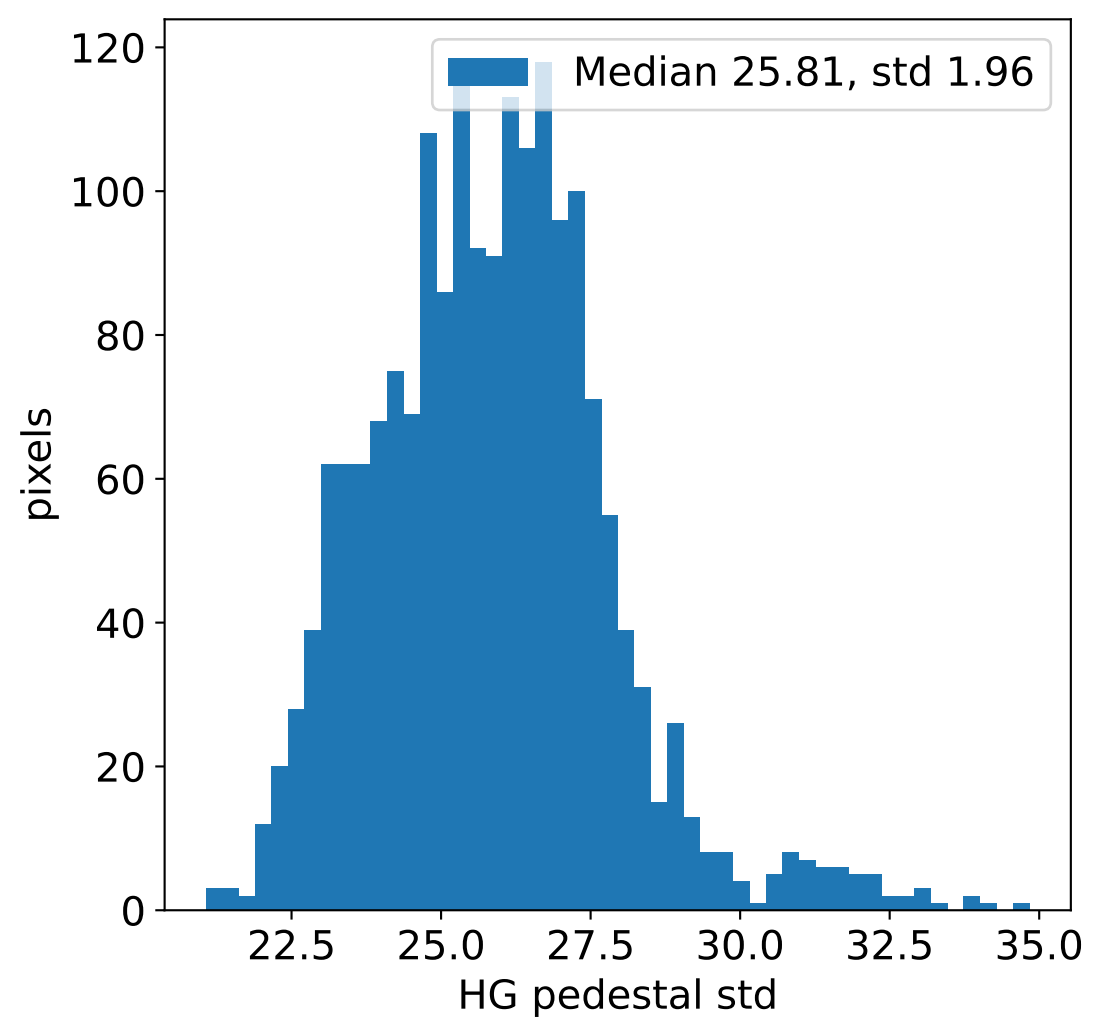

Run 6055, integration on 12 samples

HG pedestal [ADC]

LG pedestal [ADC]

HG pedestal std [ADC]

LG pedestal std [ADC]

Run 6055, pixel 0

Run 6055, pixel 0