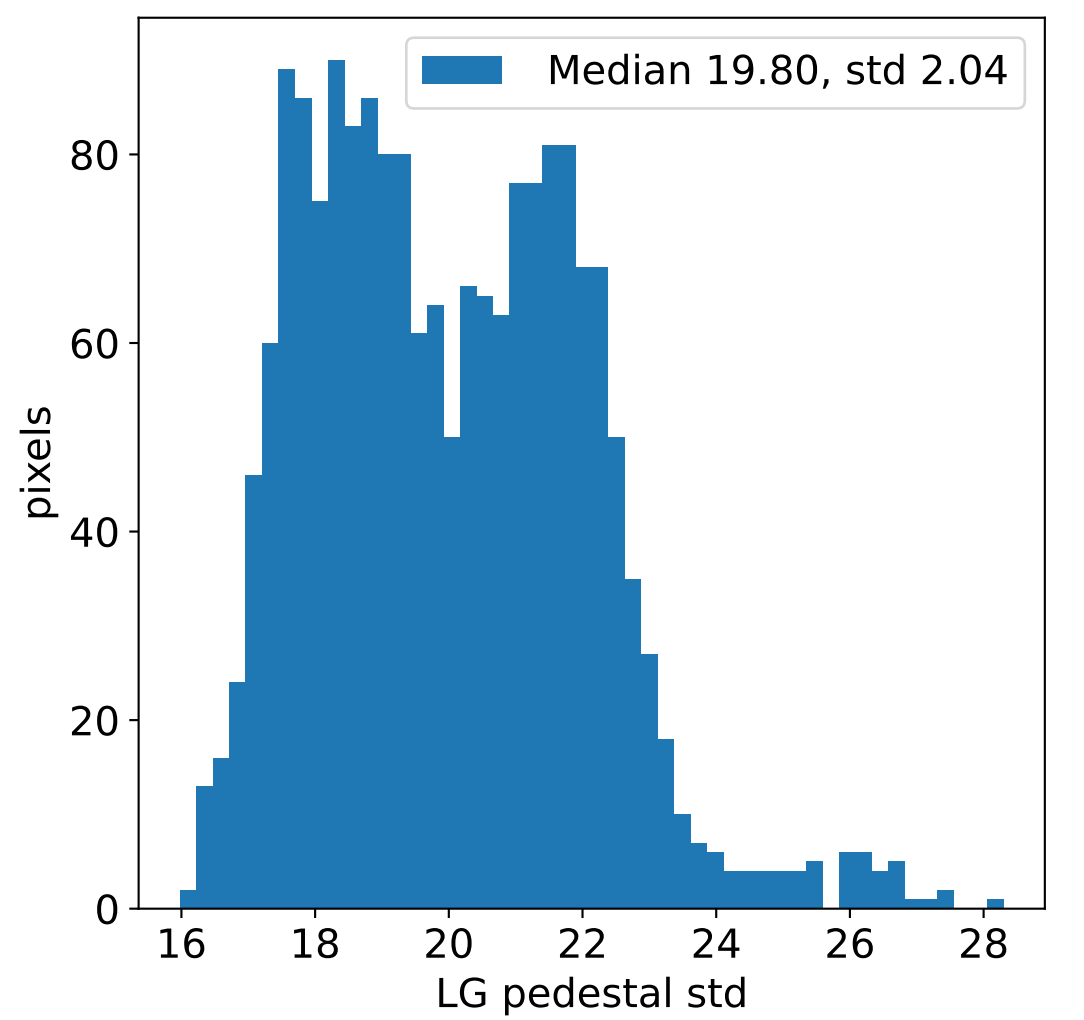

Run 6055, integration on 12 samples

HG pedestal [ADC]

LG pedestal [ADC]

HG pedestal std [ADC]

LG pedestal std [ADC]

Run 6055, pixel 0

Run 6055, pixel 0