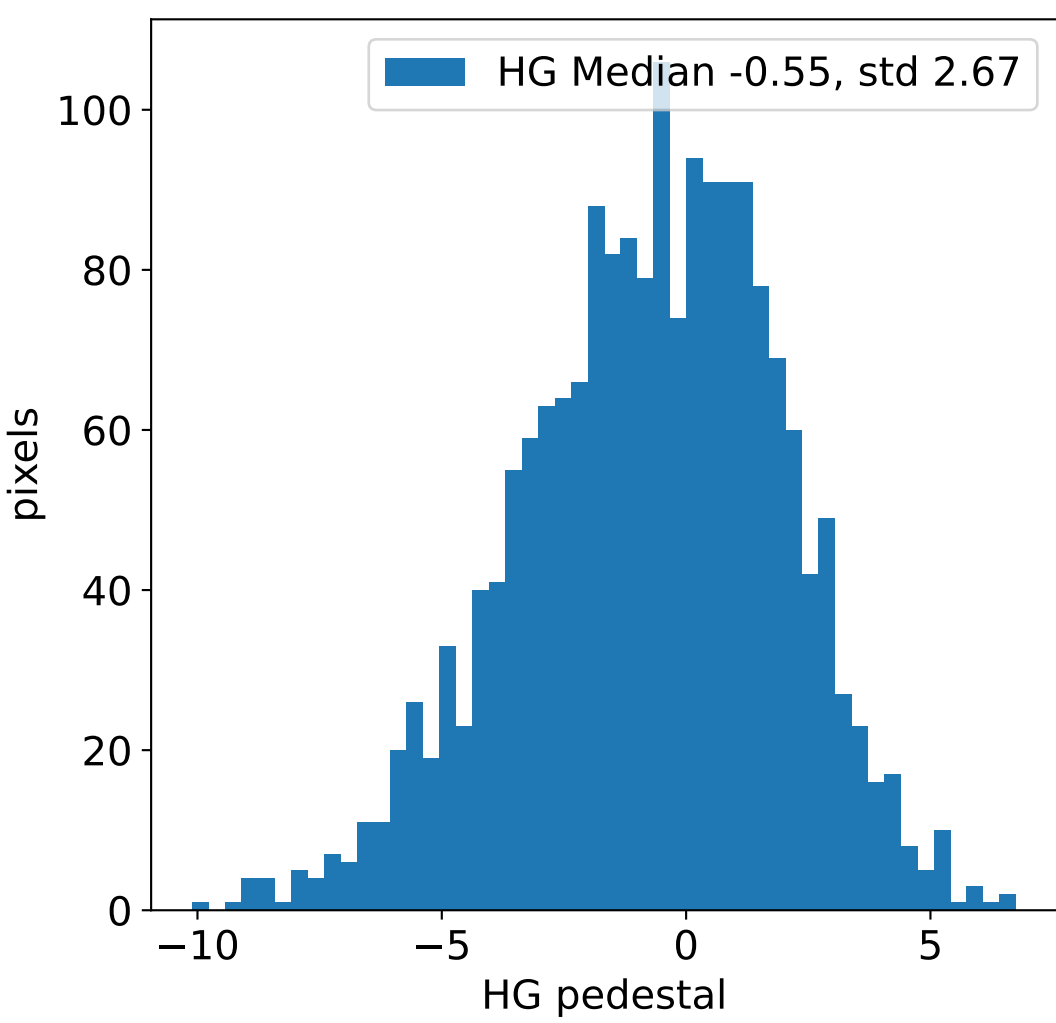

Run 6055, integration on 12 samples

HG pedestal [ADC]

LG pedestal [ADC]

HG pedestal std [ADC]

LG pedestal std [ADC]

Run 6055, pixel 0

Run 6055, pixel 0