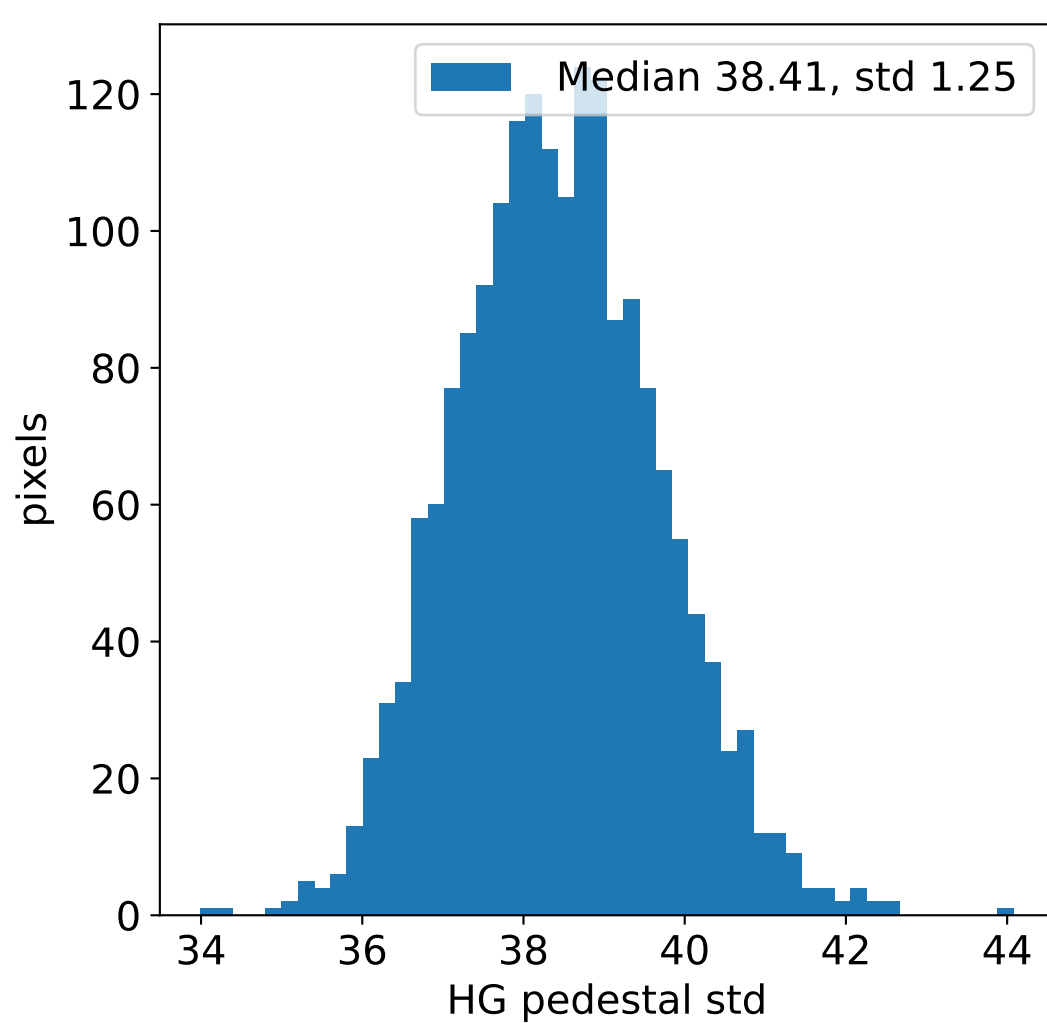

Run 5888, integration on 12 samples

Run 5888, pixel 0

Run 5888, pixel 0