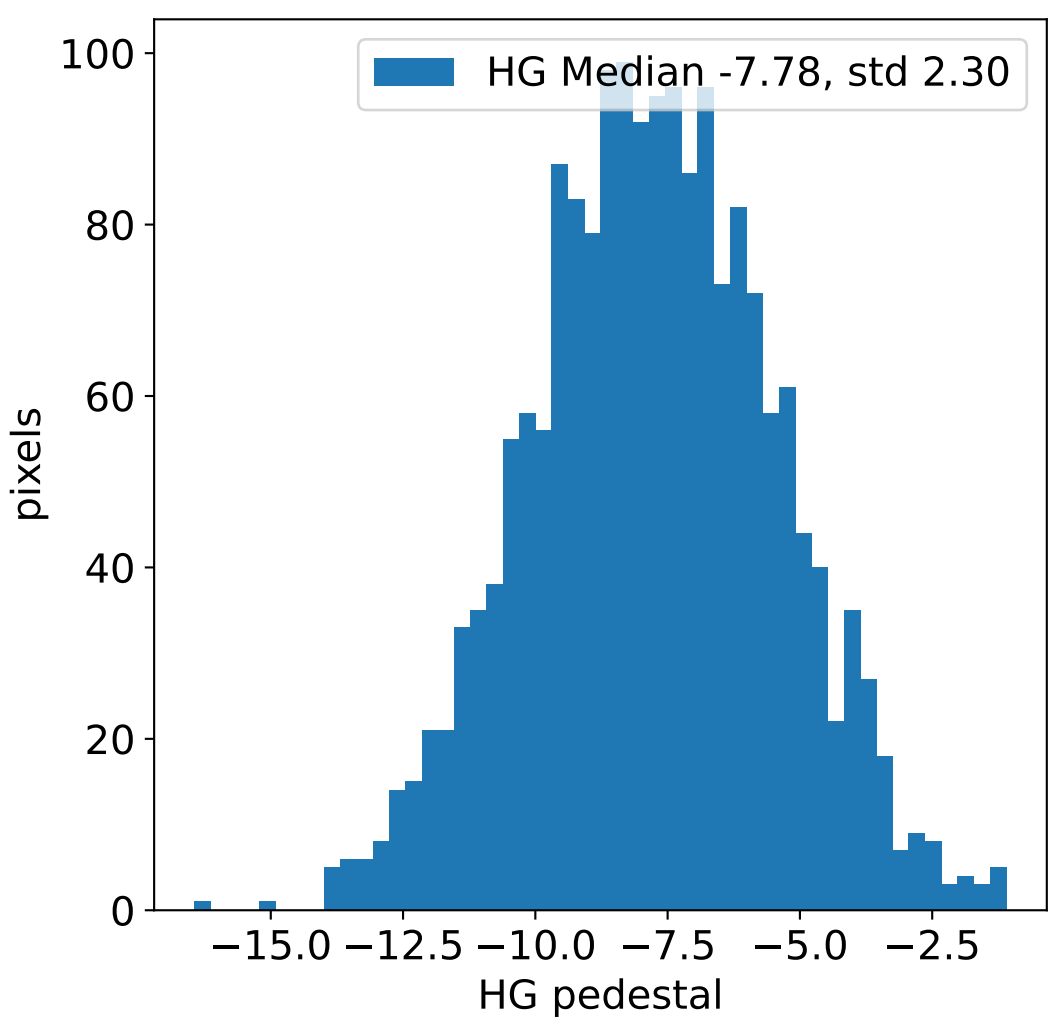

Run 4746, integration on 12 samples

Run 4746, pixel 0

Run 4746, pixel 0