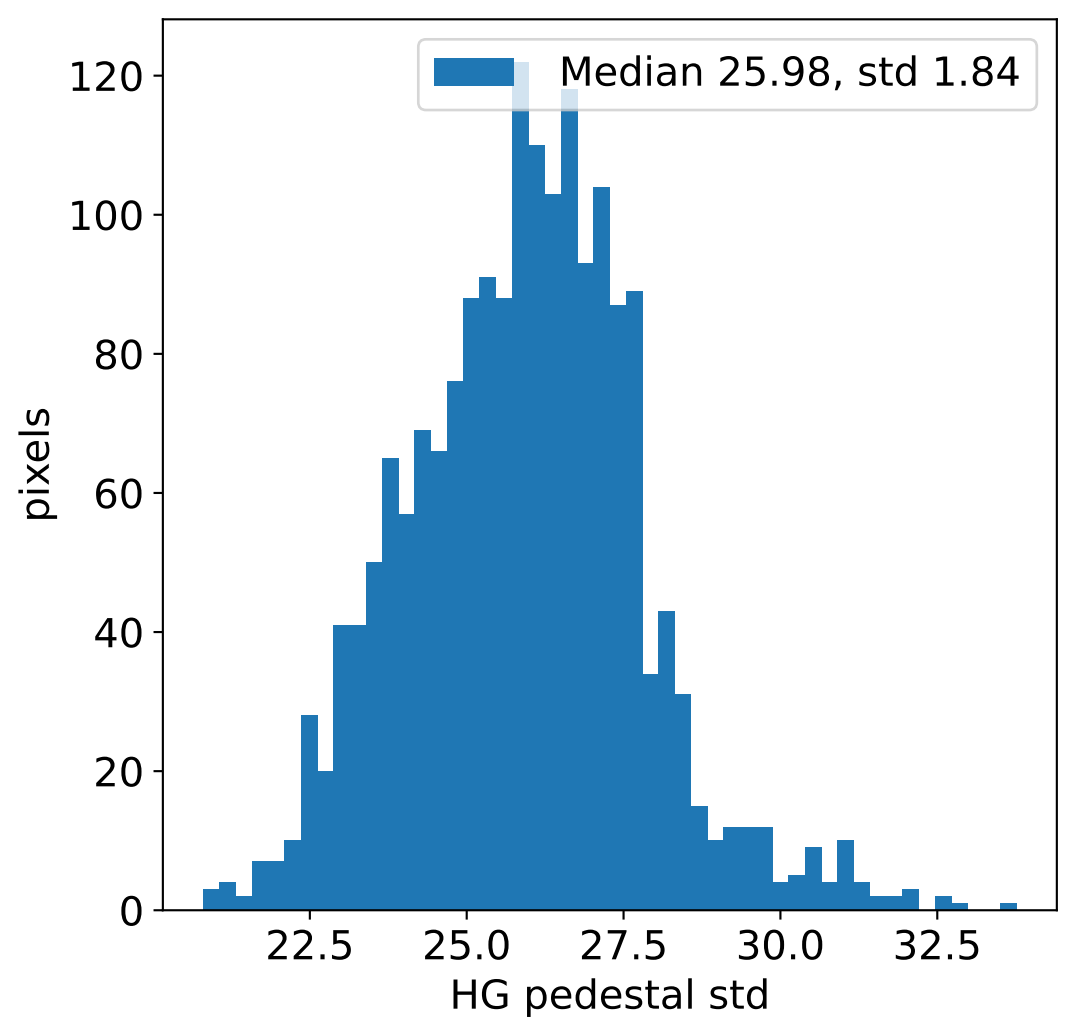

Run 4023, integration on 12 samples

Run 4023, pixel 0

Run 4023, pixel 0