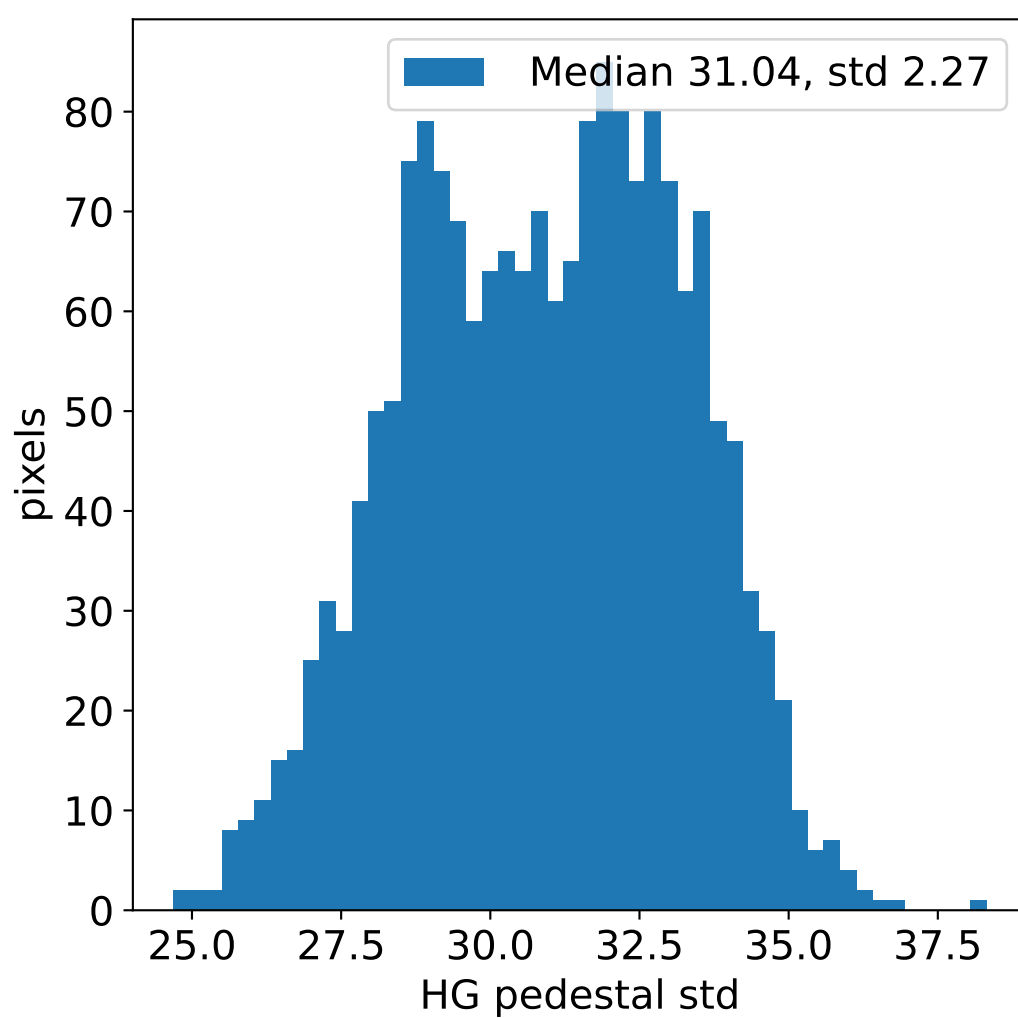

Run 3613, integration on 12 samples

Run 3613, pixel 0

Run 3613, pixel 0