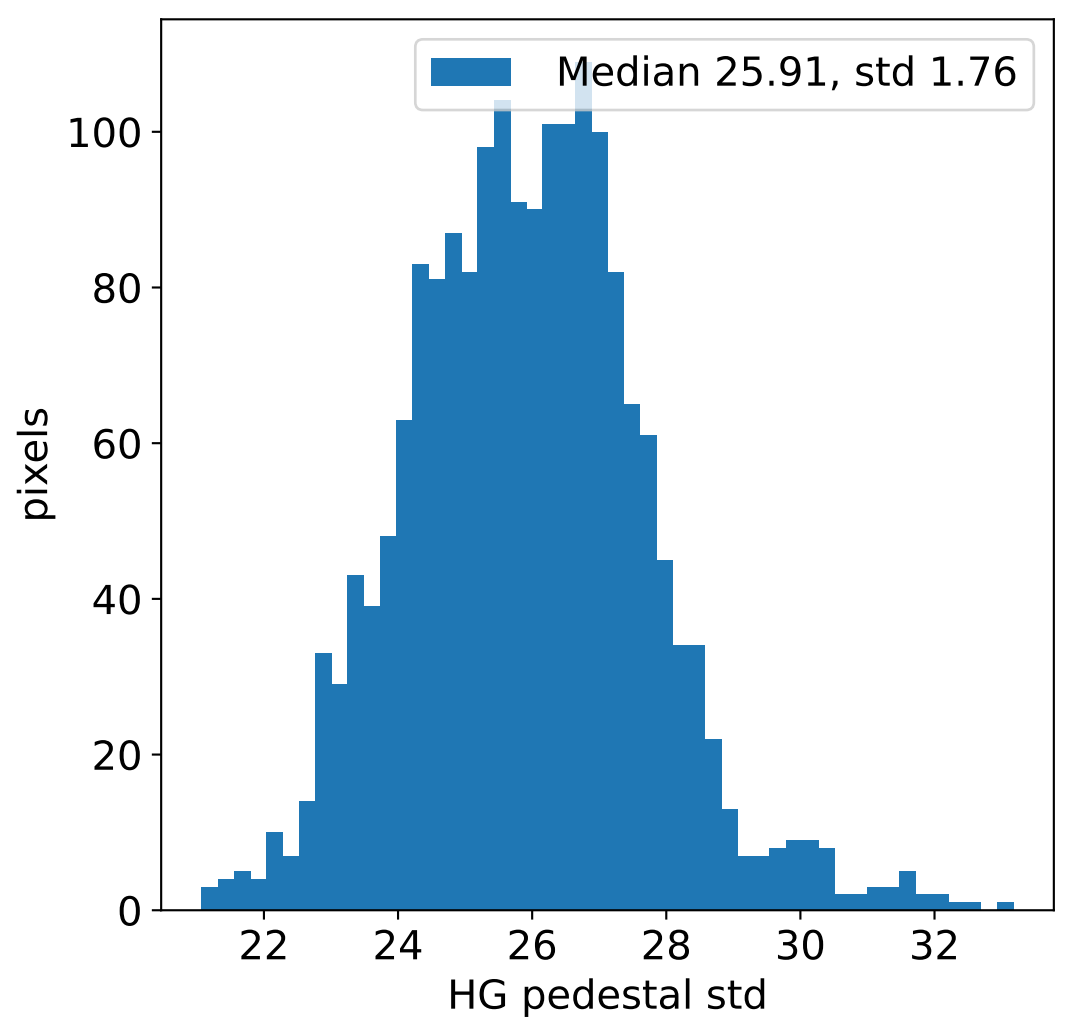

Run 2963, integration on 12 samples

Run 2963, pixel 0

Run 2963, pixel 0