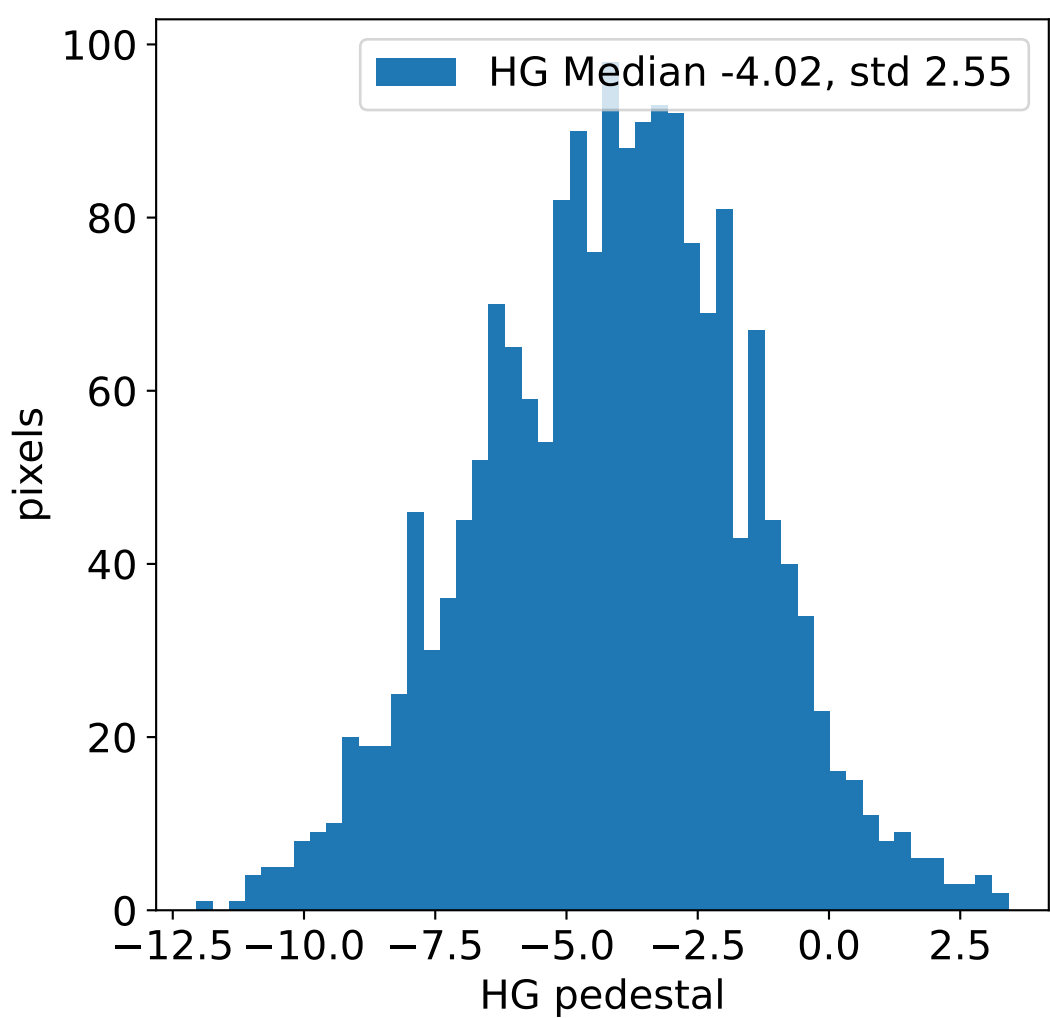

Run 2963, integration on 12 samples

Run 2963, pixel 0

Run 2963, pixel 0