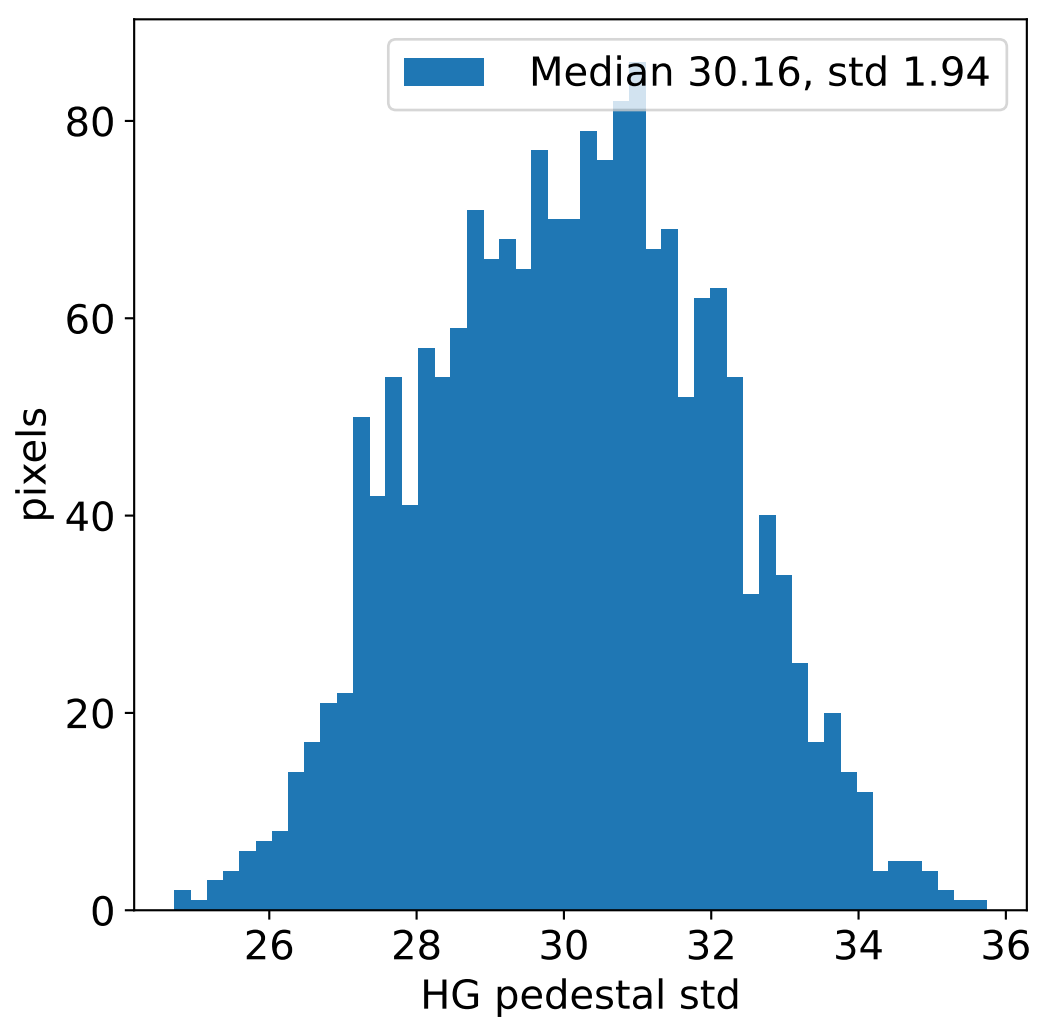

Run 2907, integration on 12 samples

Run 2907, pixel 0

Run 2907, pixel 0