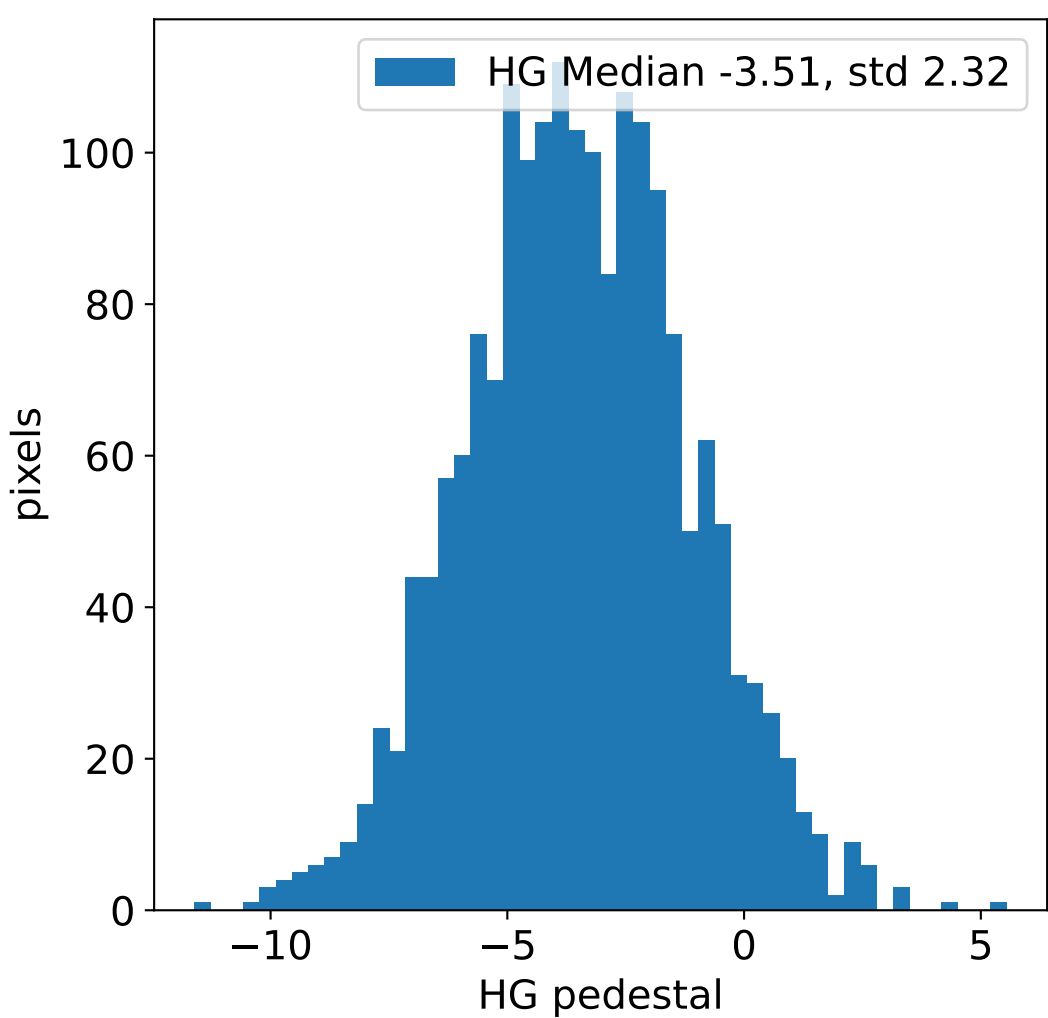

Run 20342, integration on 12 samples

Run 20342, pixel 0

Run 20342, pixel 0