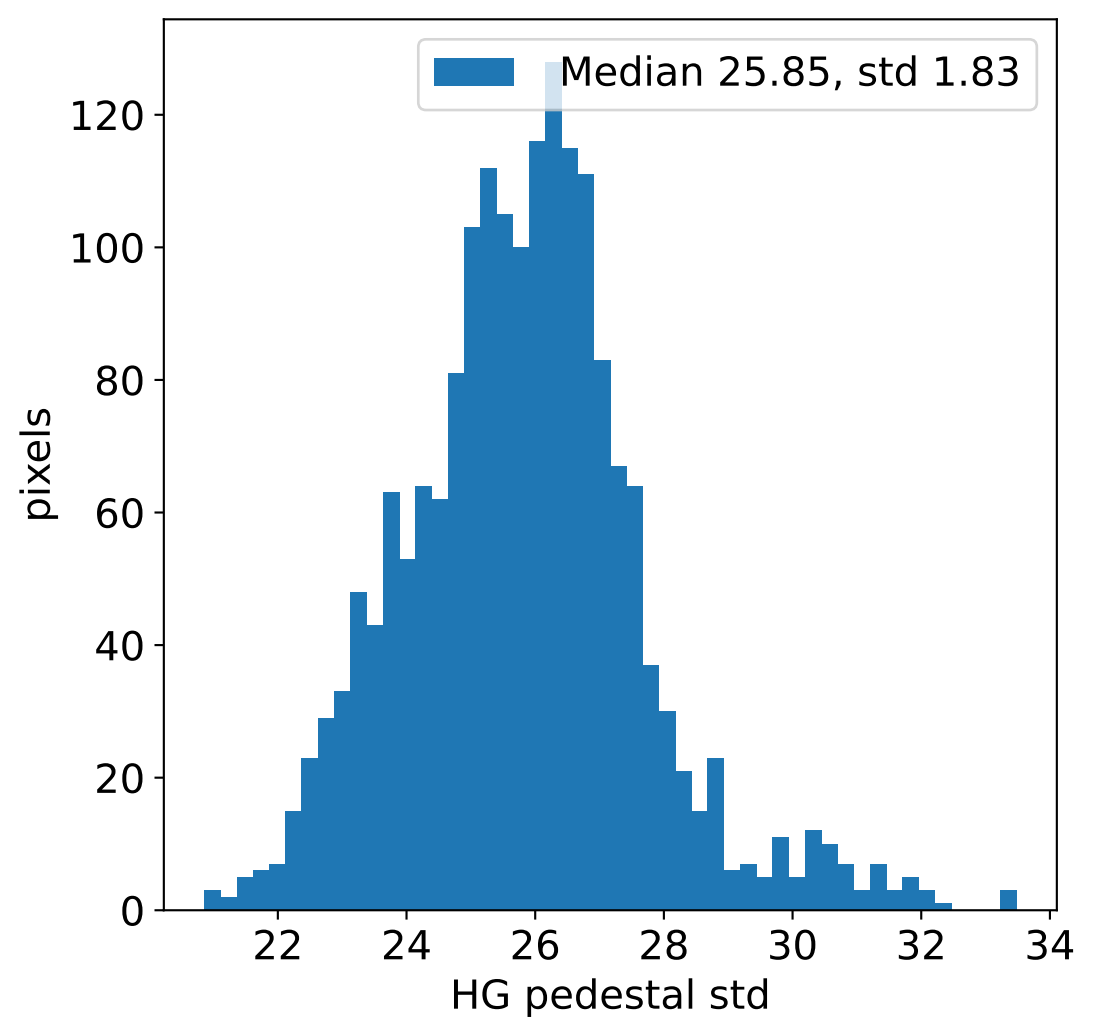

Run 20342, integration on 12 samples

Run 20342, pixel 0

Run 20342, pixel 0