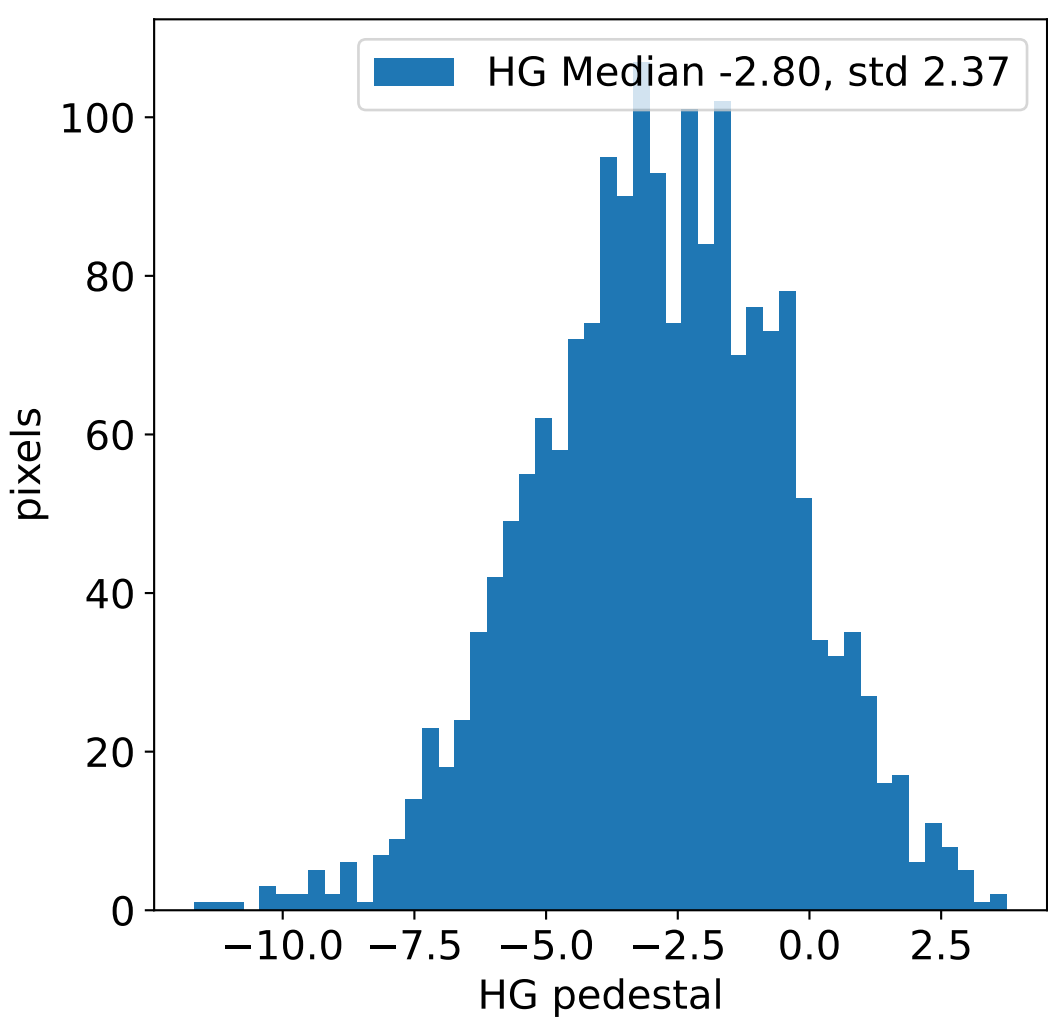

Run 20336, integration on 12 samples

Run 20336, pixel 0

Run 20336, pixel 0