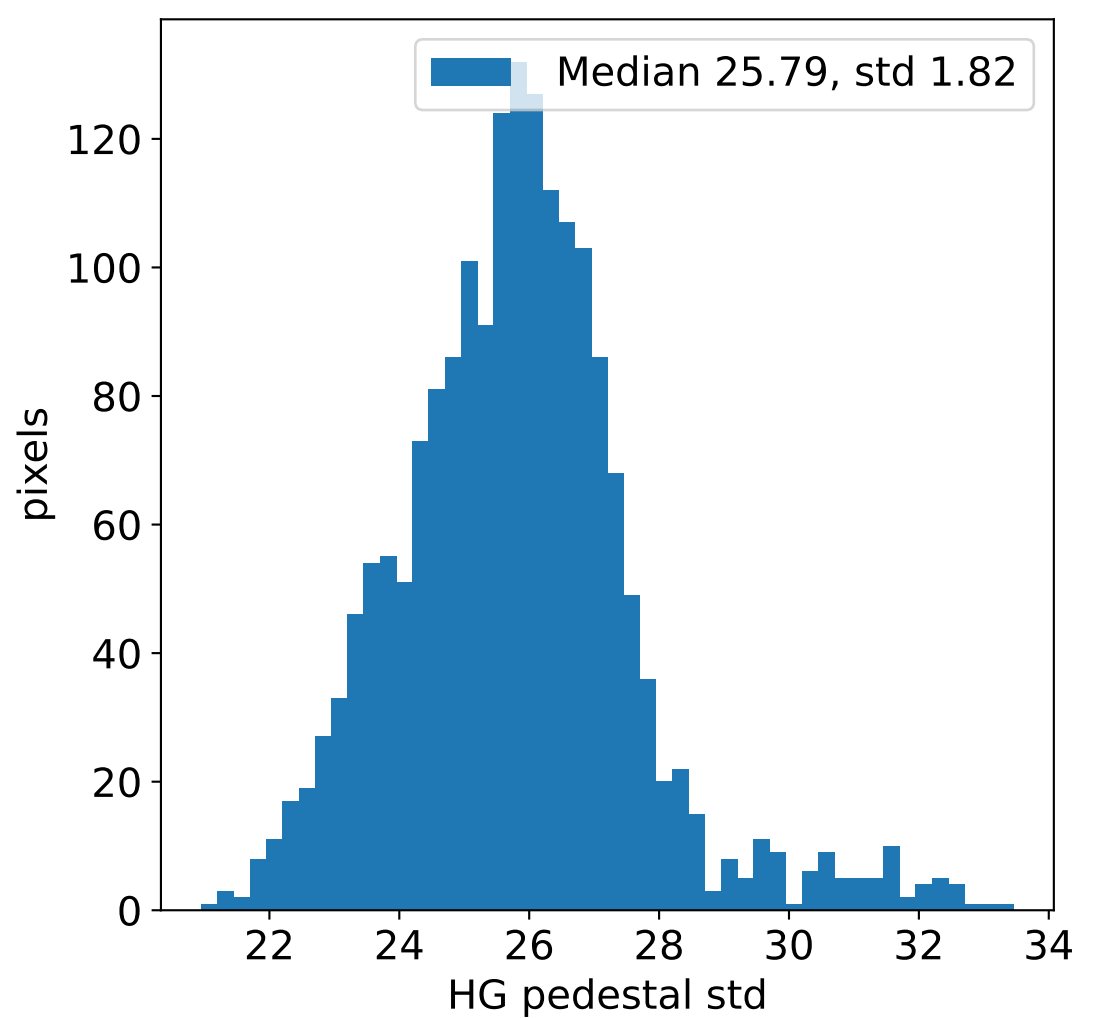

Run 20336, integration on 12 samples

Run 20336, pixel 0

Run 20336, pixel 0