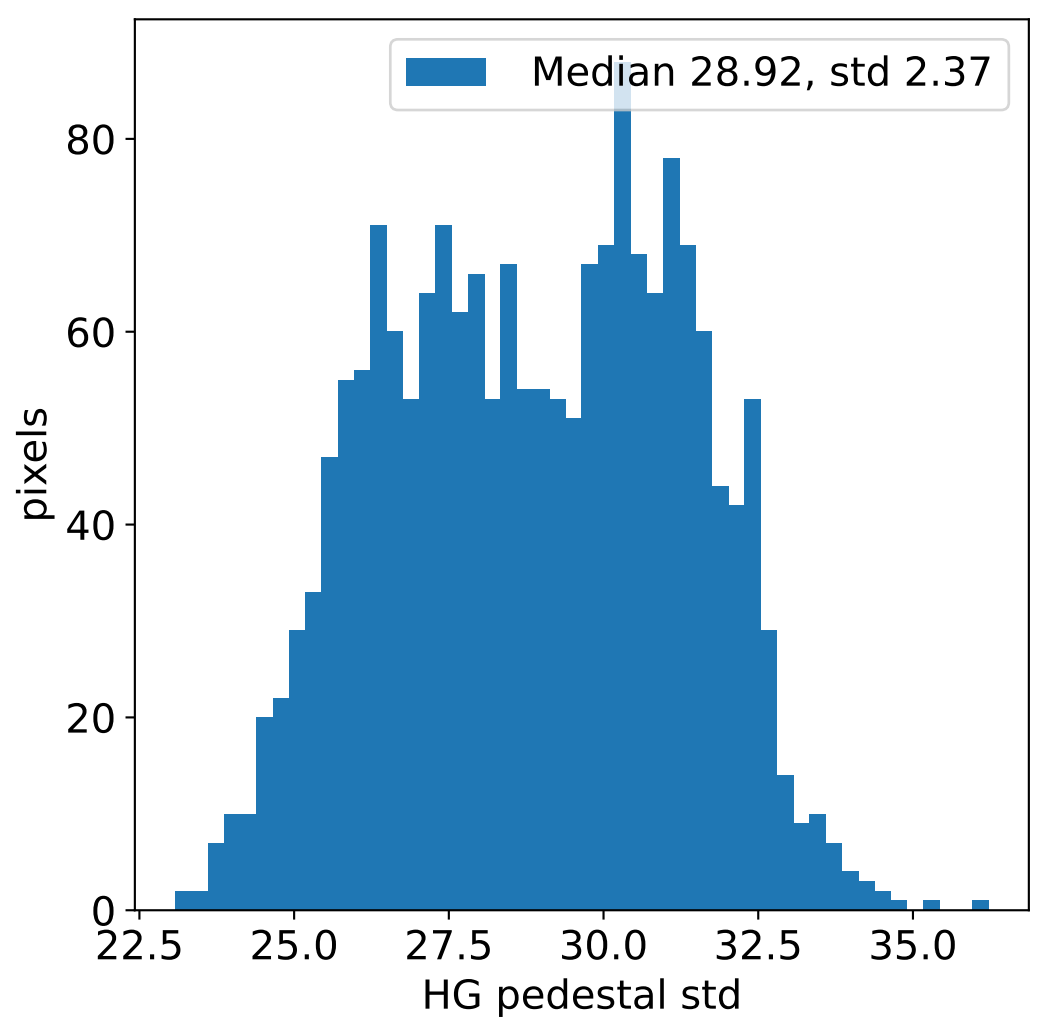

Run 20333, integration on 12 samples

Run 20333, pixel 0

Run 20333, pixel 0