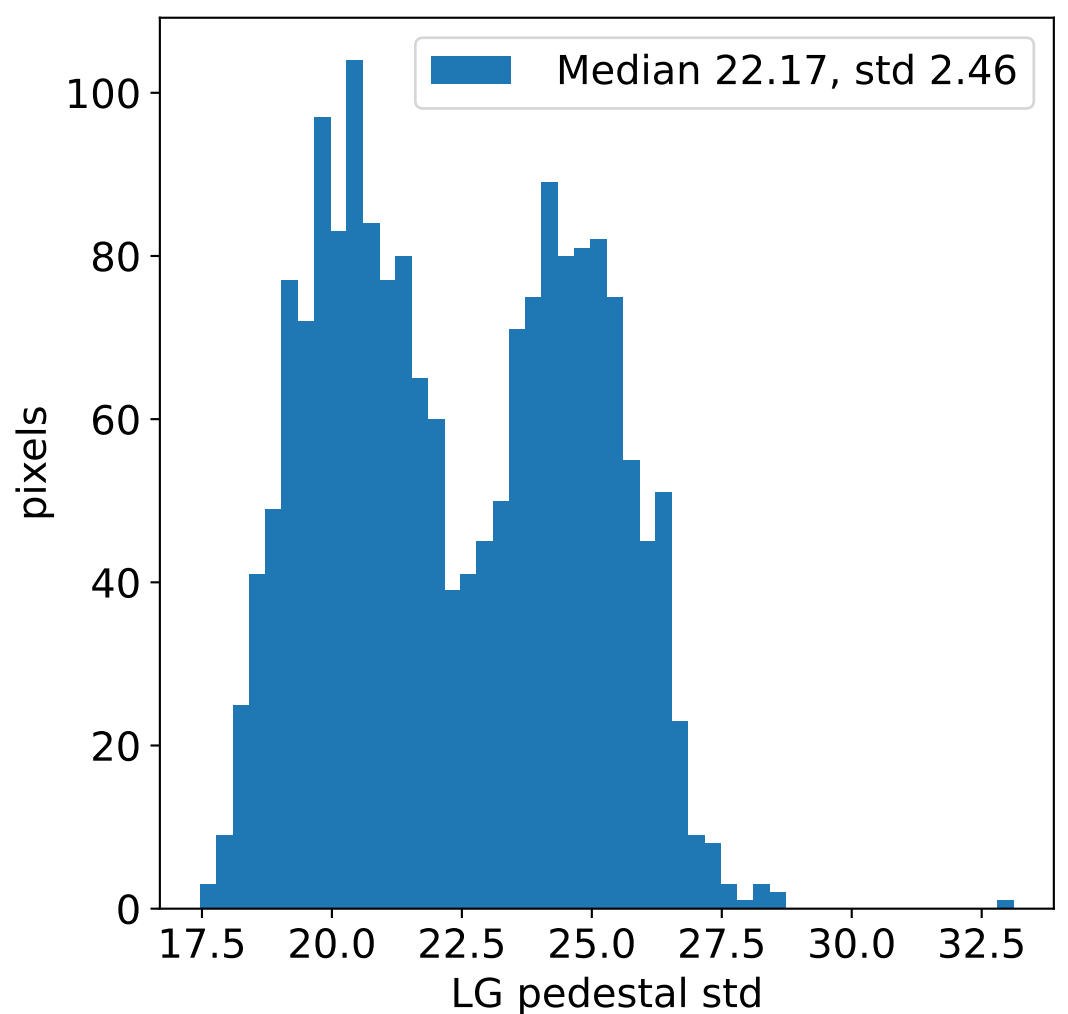

Run 20333, integration on 12 samples

Run 20333, pixel 0

Run 20333, pixel 0