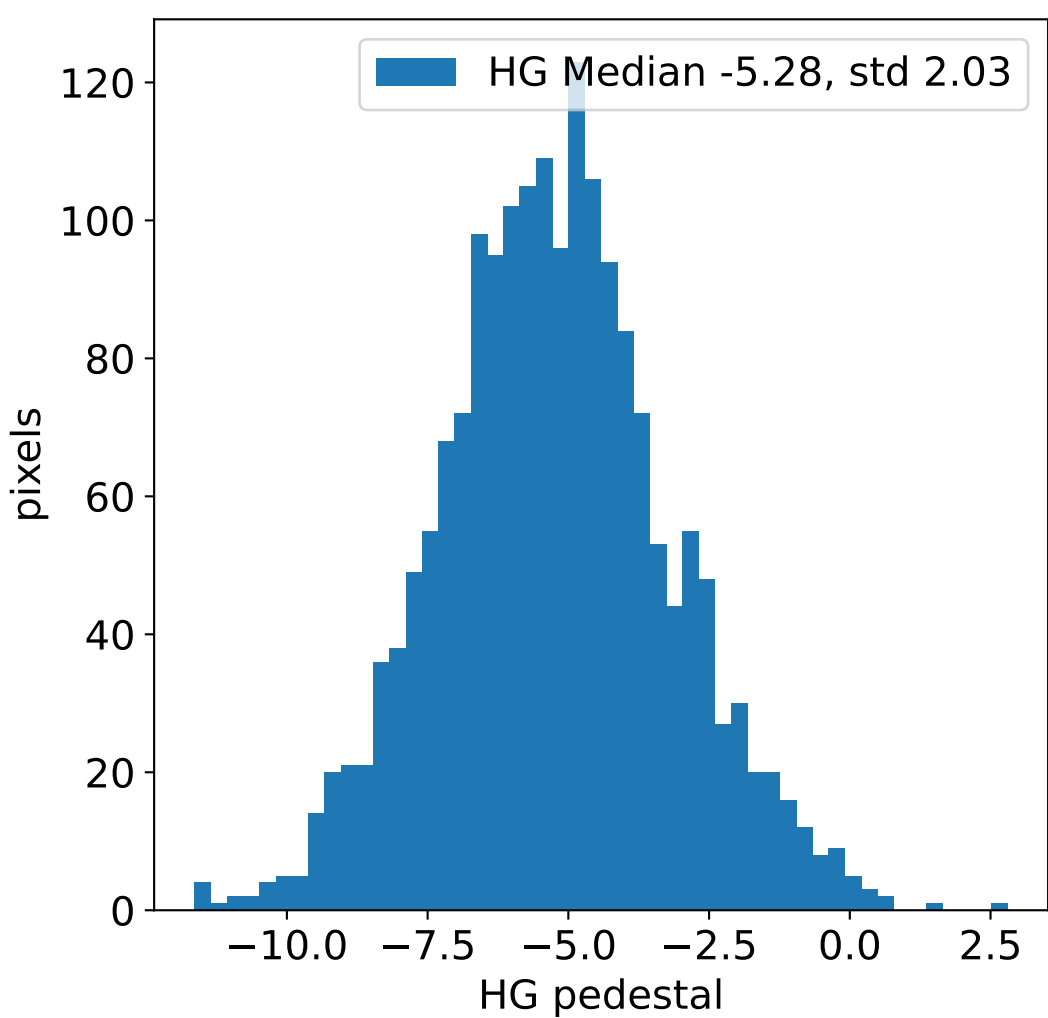

Run 20333, integration on 12 samples

Run 20333, pixel 0

Run 20333, pixel 0